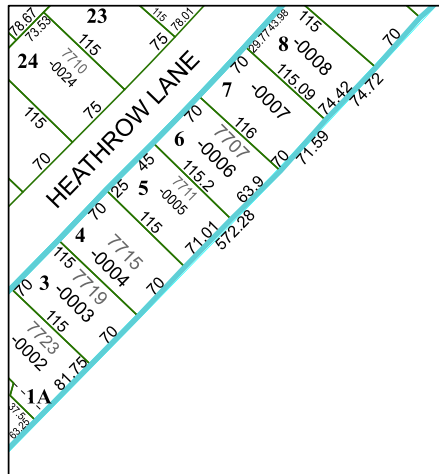

5068C9

Harris Central Appraisal District

0 45 90 180 Feet

PUBLICATION DATE:
1/6/2023

Geospatial or map data maintained by the Harris Central Appraisal District is for informational purposes and may not have been prepared for or be suitable for legal, engineering, or surveying purposes. It does not represent an on-the-ground survey and only represents the approximate location of property boundaries.

MAP LOCATION

FACET 5067A1

11	12	9	10	11
3	4	1	2	3
7	8	5	6	7

5067A5

044-042-000-0170
171.7287 AC

ST IGNATIUS LOYOLA
CATHOLIC COMMUNITY R/P 2
120-585

4967B4

5067A2

KLEINWOOD DRIVE

CYPRESSWOOD BOULEVARD