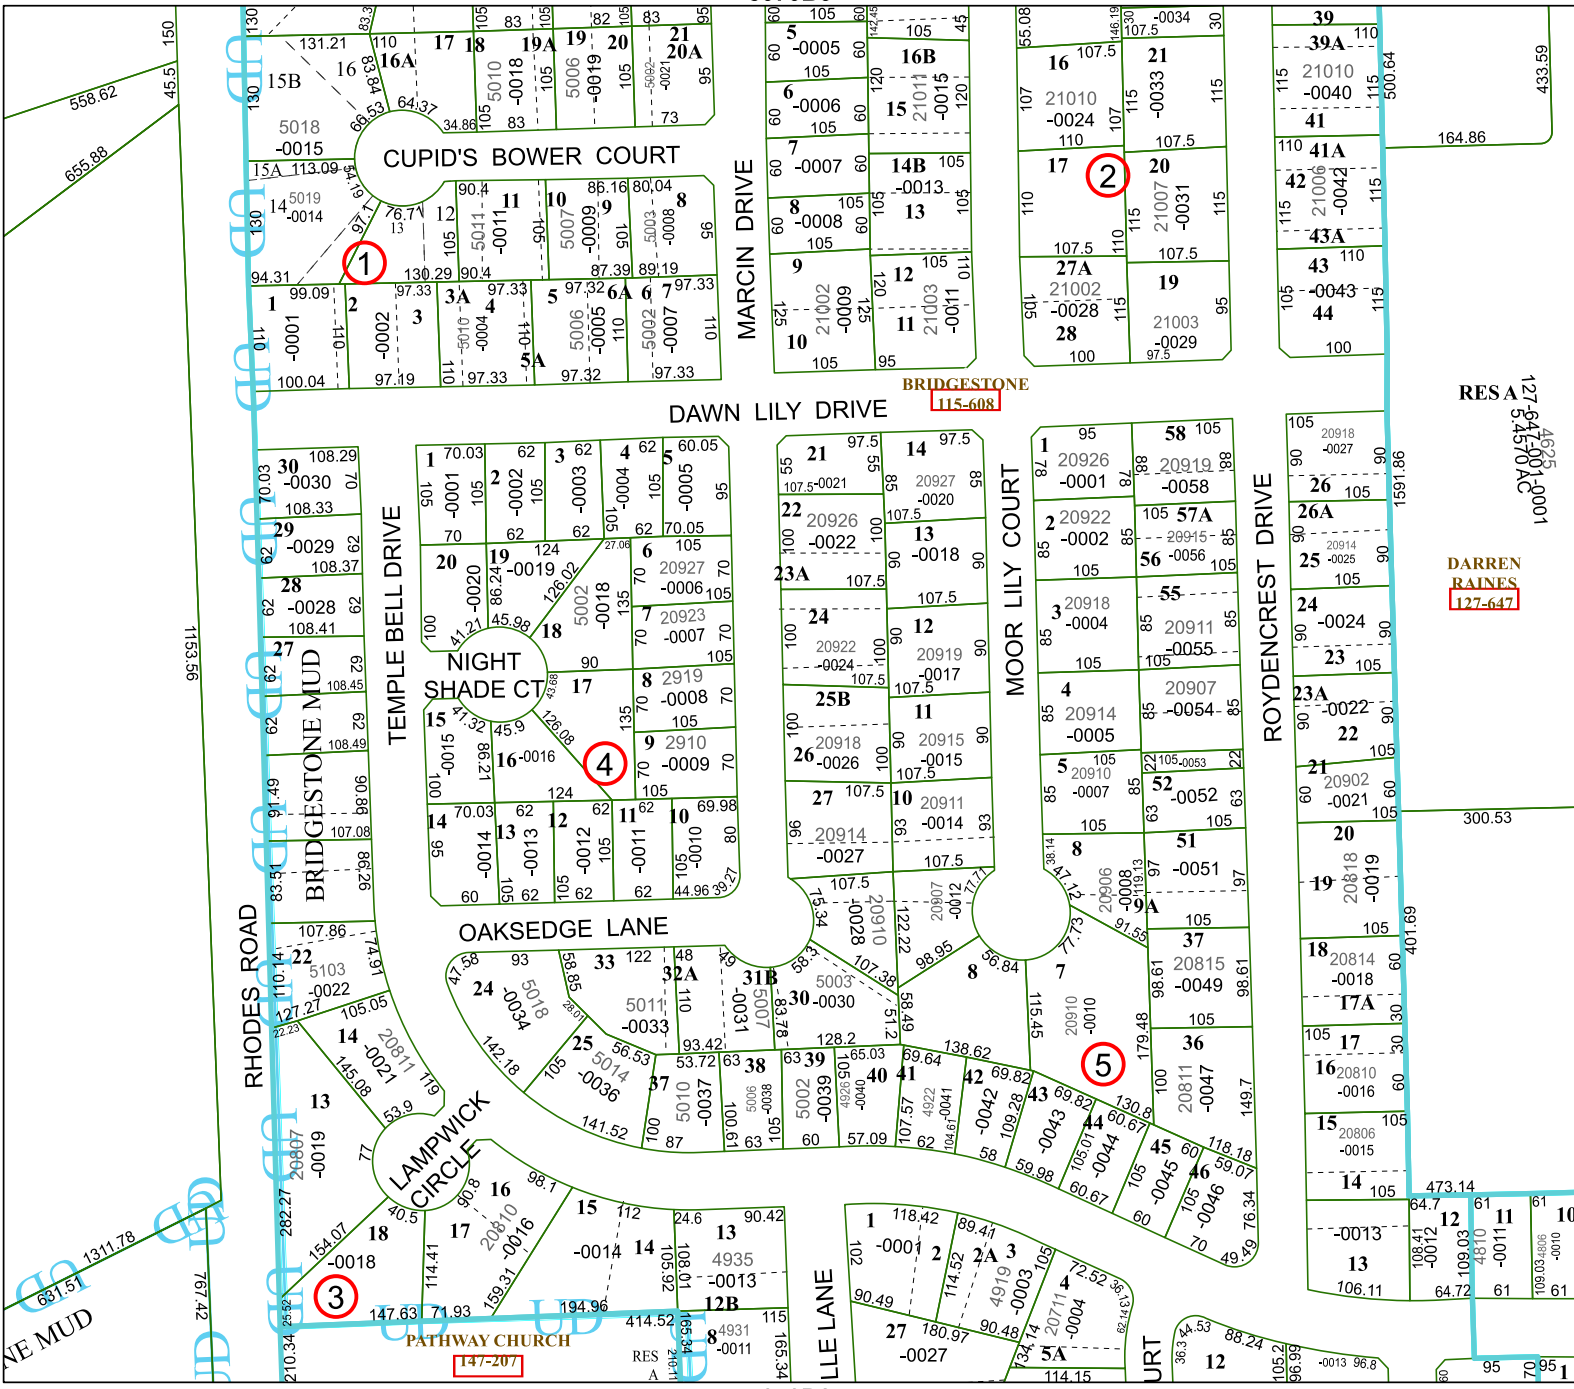

# Harris Central Appraisal District

PUBLICATION DATE:  
12/30/2023

Geospatial or map data maintained by the Harris Central Appraisal District is for informational purposes and may not have been prepared for or be suitable for legal, engineering, or surveying purposes. It does not represent an on-the-ground survey and only represents the approximate location of property boundaries.

MAP LOCATION