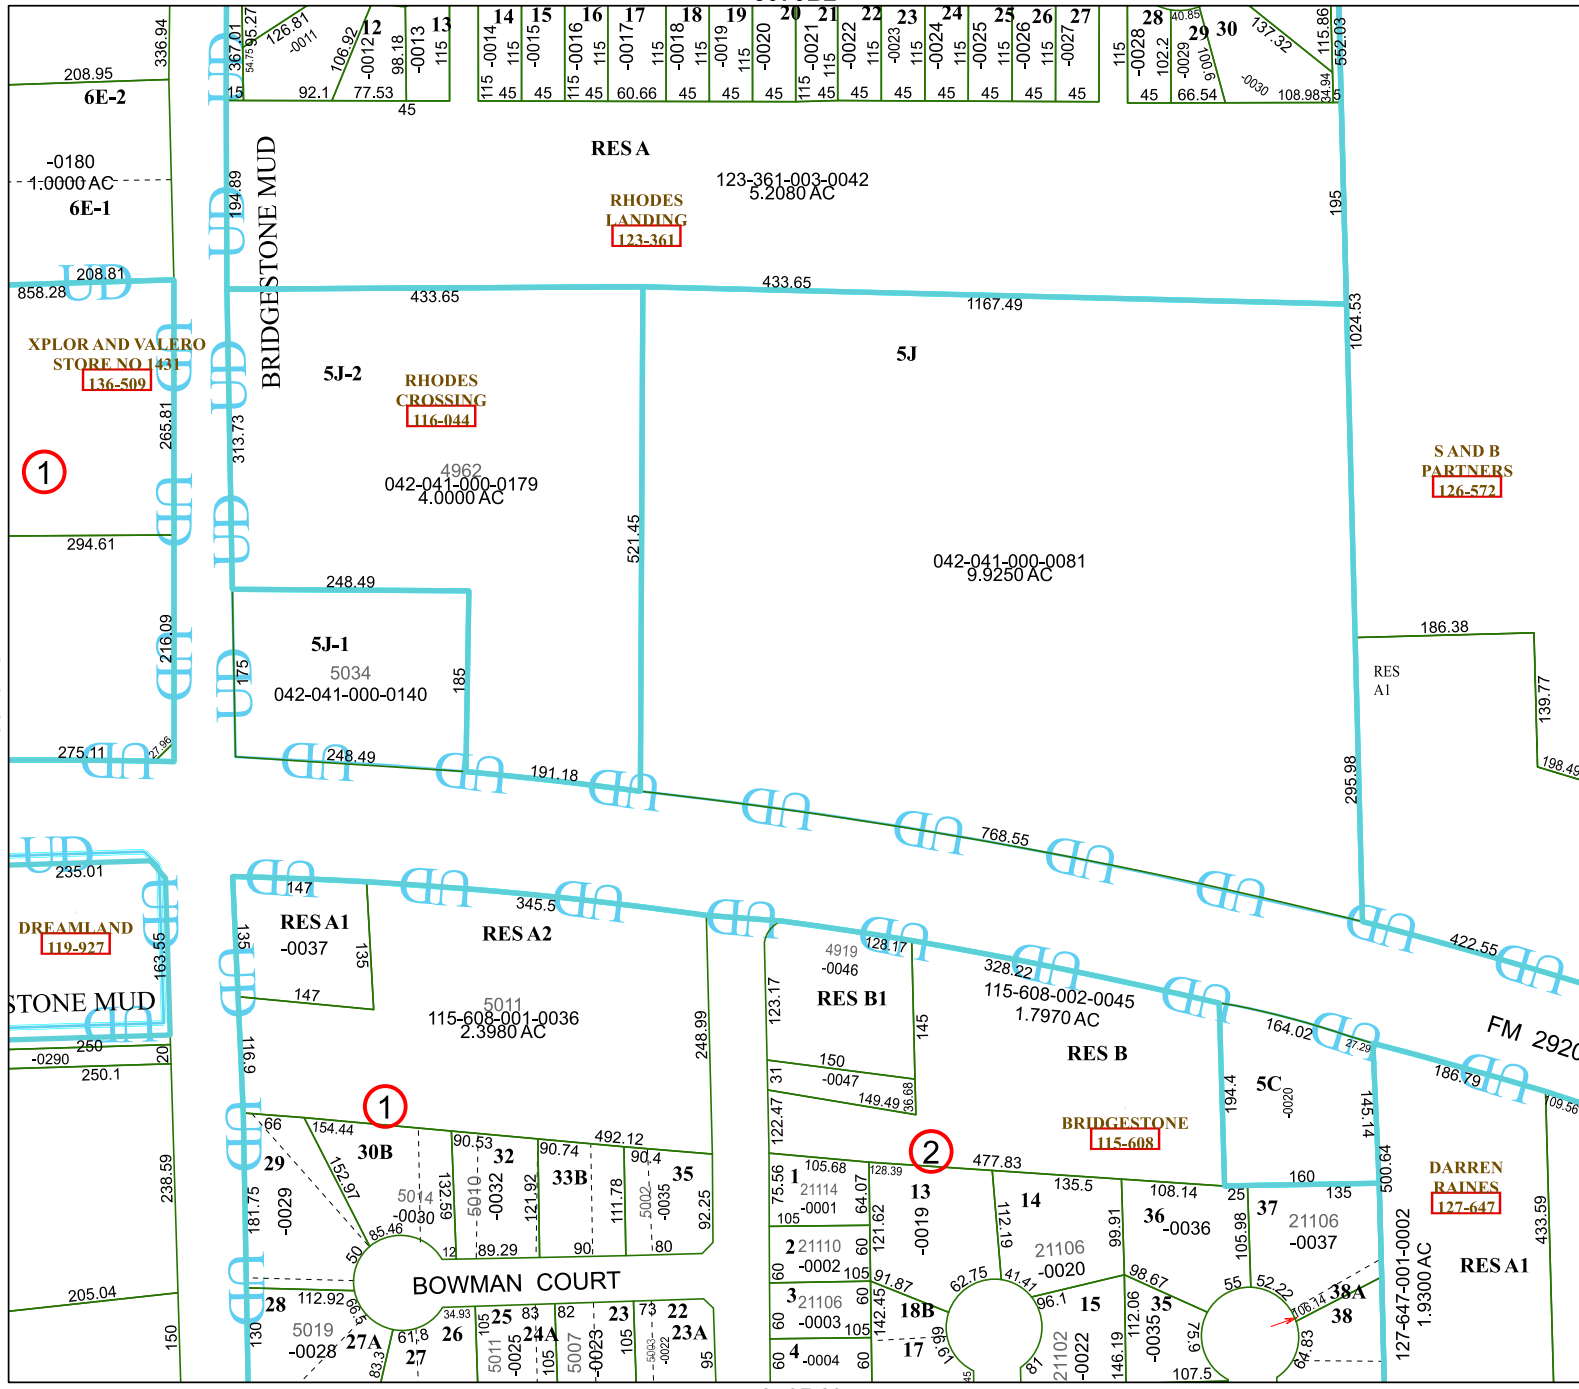

5070B2

# Harris Central Appraisal District

PUBLICATION DATE:  
3/13/2023

Geospatial or map data maintained by the Harris Central Appraisal District is for informational purposes and may not have been prepared for or be suitable for legal, engineering, or surveying purposes. It does not represent an on-the-ground survey and only represents the approximate location of property boundaries.

MAP LOCATION

## FACET 5070B6

4	1	2	3	4
8	5	6	7	8
12	9	10	11	12

5070B10

5070B7

5070B5