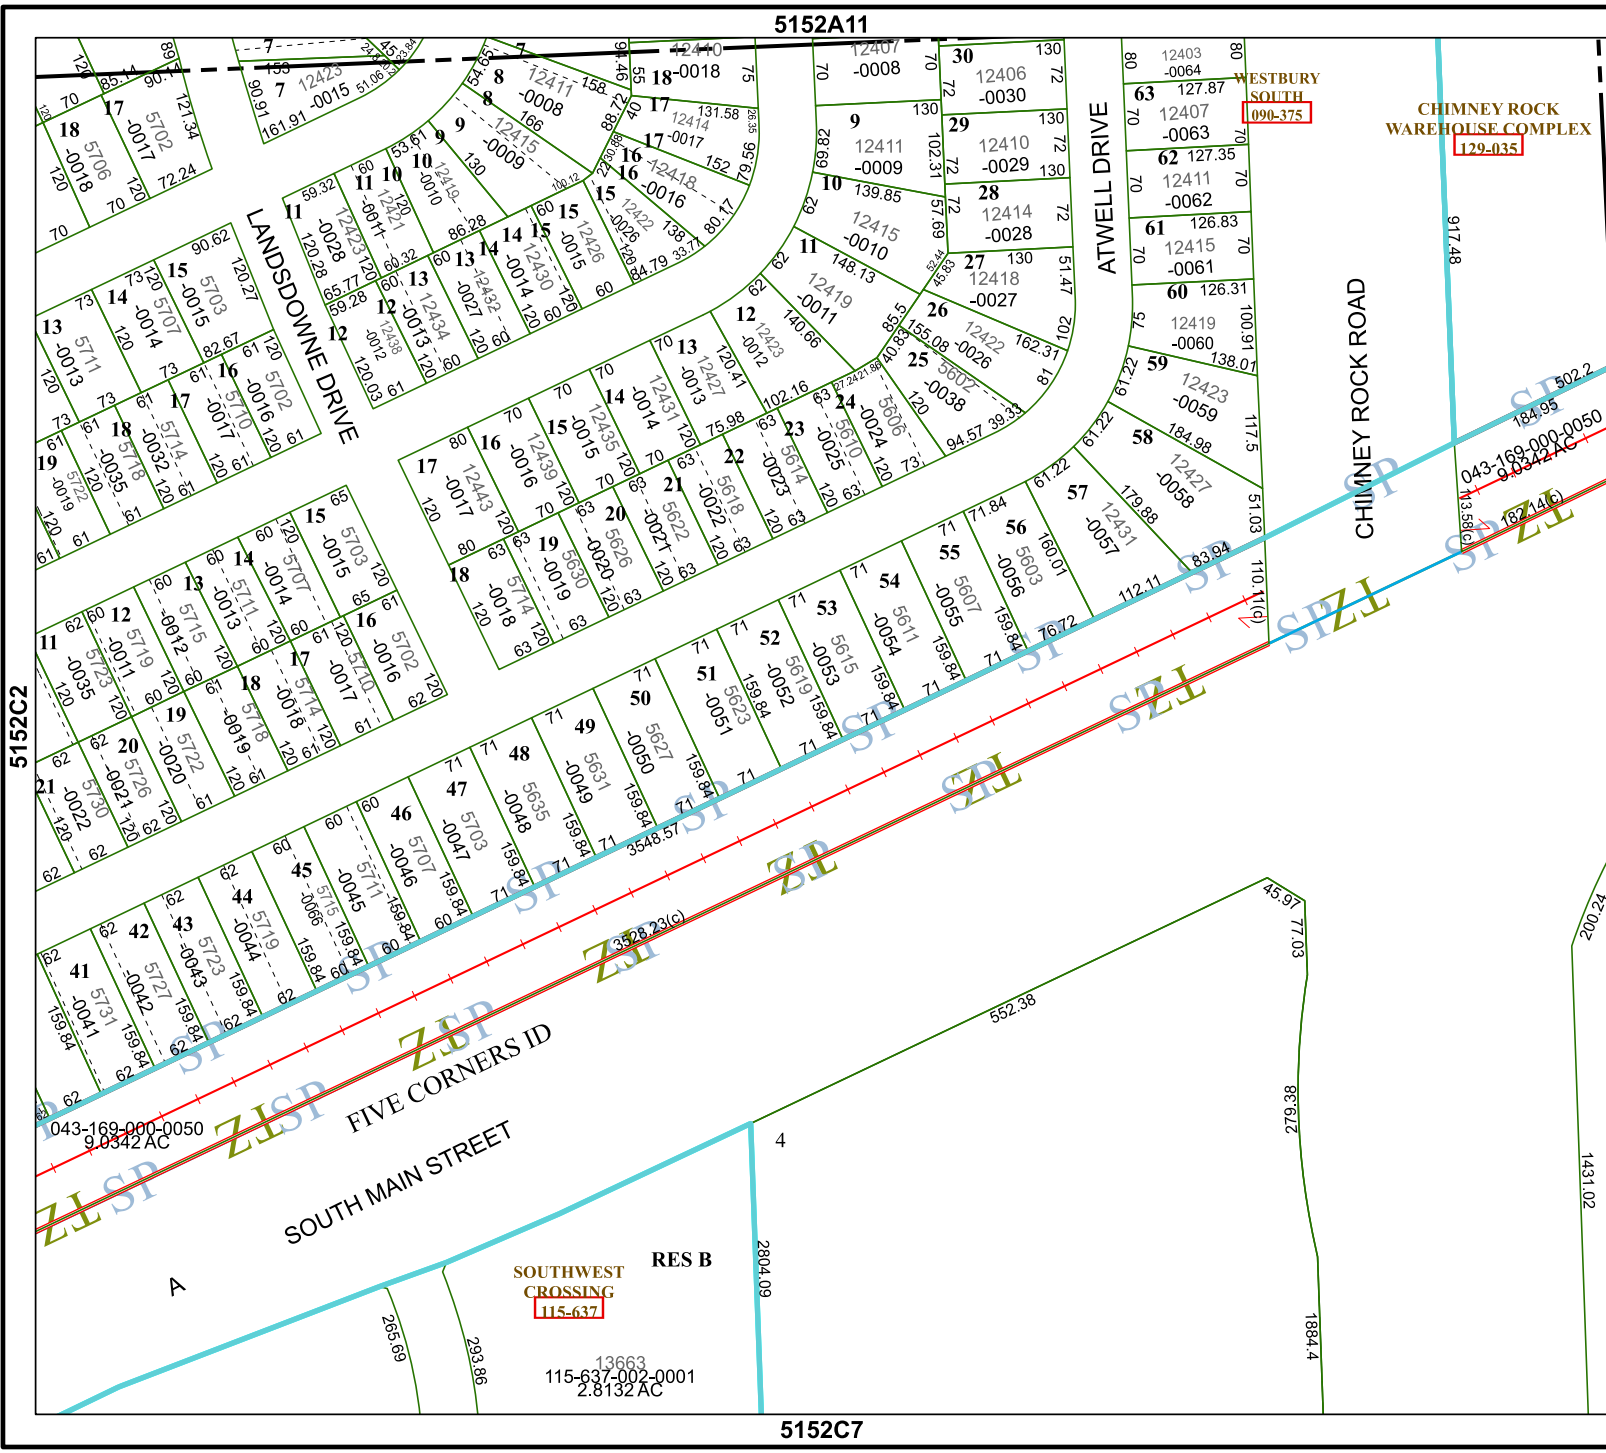

5152A11

5152C7

Harris Central Appraisal District

PUBLICATION DATE:
1/6/2023

Geospatial or map data maintained by the Harris Central Appraisal District is for informational purposes and may not have been prepared for or be suitable for legal, engineering, or surveying purposes. It does not represent an on-the-ground survey and only represents the approximate location of property boundaries.

MAP LOCATION

FACET 5152C3

9	10	11	12	9
1	2	3	4	1
5	6	7	8	5