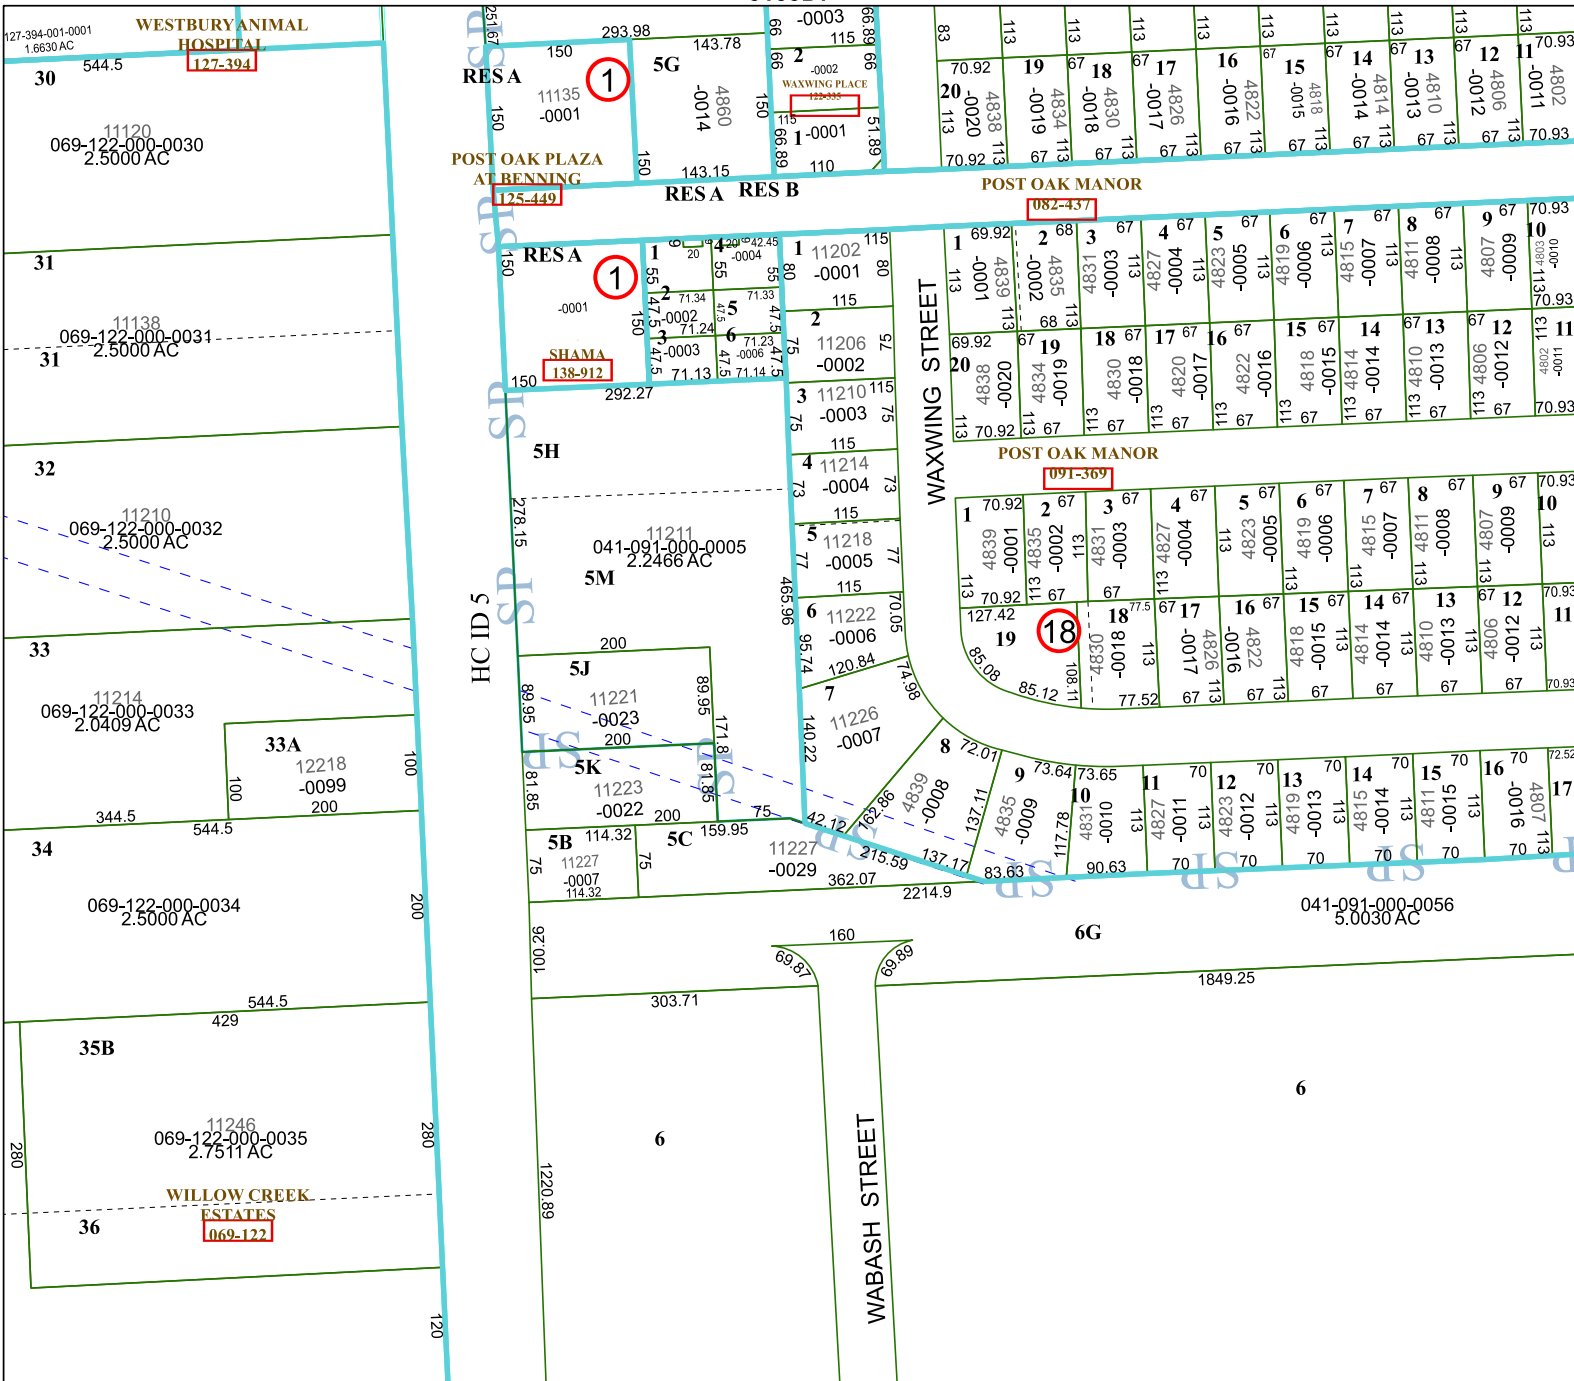

5153D7

5152B3

Harris Central Appraisal District

PUBLICATION DATE:
1/6/2023

Geospatial or map data maintained by the Harris Central Appraisal District is for informational purposes and may not have been prepared for or be suitable for legal, engineering, or surveying purposes. It does not represent an on-the-ground survey and only represents the approximate location of property boundaries.

MAP LOCATION

FACET 5153D11

5	6	7	8	5
9	10	11	12	9
1	2	3	4	1

5153D10

5153D12