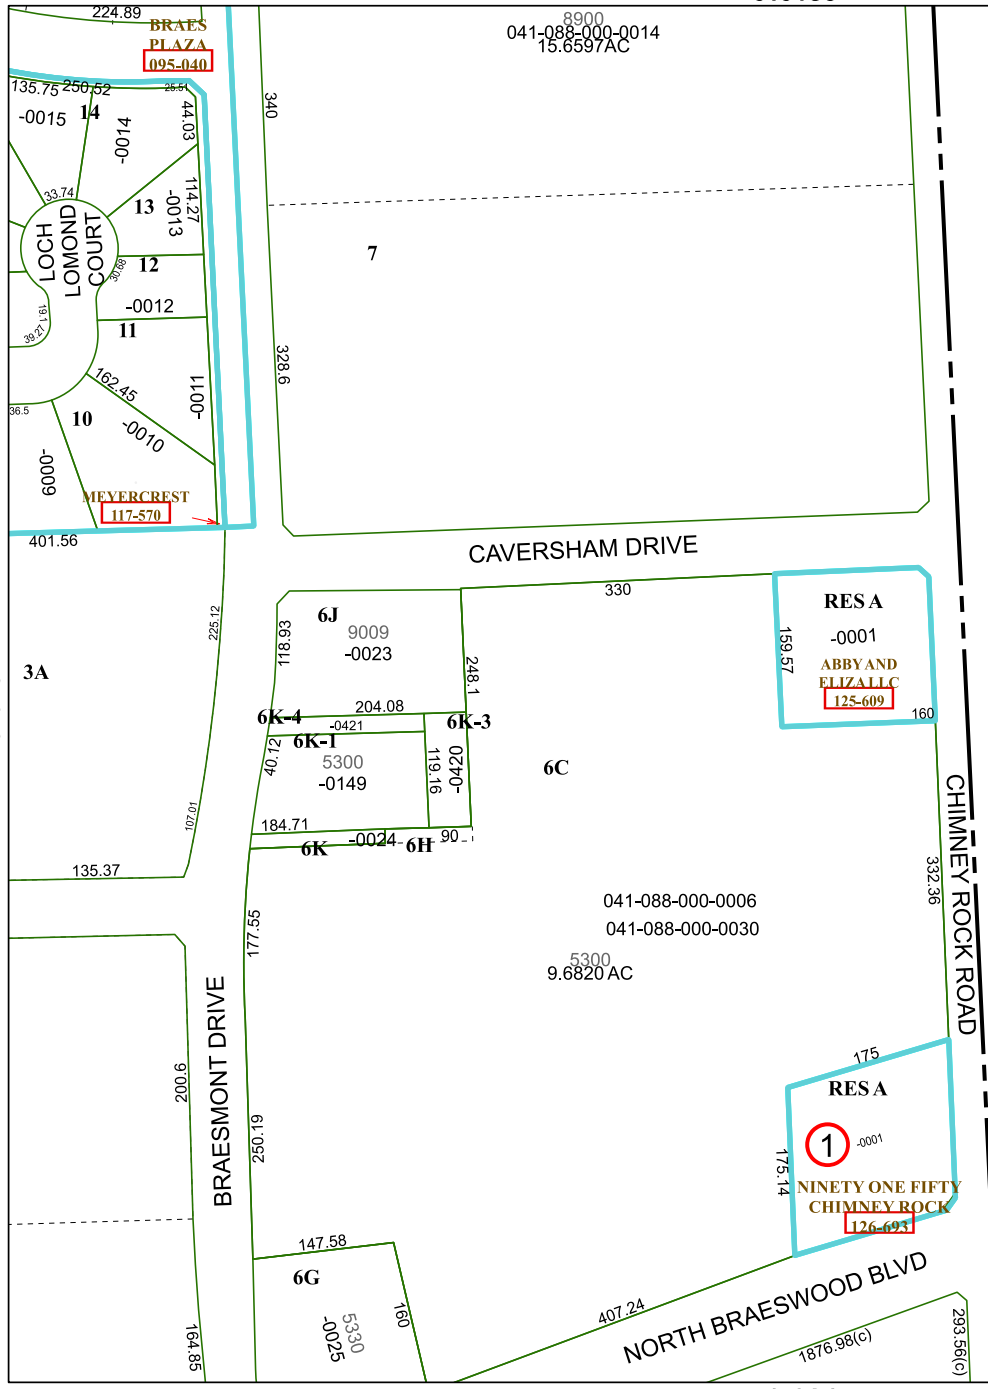

5154C8

5153A4

Harris Central Appraisal District

PUBLICATION DATE:
1/6/2023

Geospatial or map data maintained by the Harris Central Appraisal District is for informational purposes and may not have been prepared for or be suitable for legal, engineering, or surveying purposes. It does not represent an on-the-ground survey and only represents the approximate location of property boundaries.

MAP LOCATION

FACET 5154C12

6	7	8	5	6
10	11	12	9	10
2	3	4	1	2