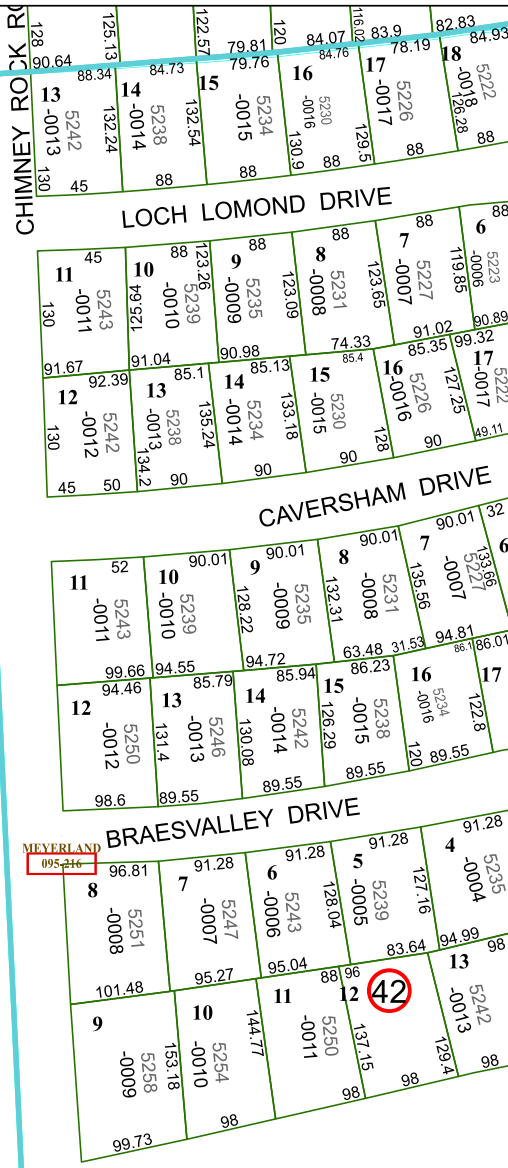

5154C8

5153A4

Harris Central Appraisal District

PUBLICATION DATE:
1/6/2023

Geospatial or map data maintained by the Harris Central Appraisal District is for informational purposes and may not have been prepared for or be suitable for legal, engineering, or surveying purposes. It does not represent an on-the-ground survey and only represents the approximate location of property boundaries.

MAP LOCATION

FACET 5154C12

6	7	8	5	6
10	11	12	9	10
2	3	4	1	2