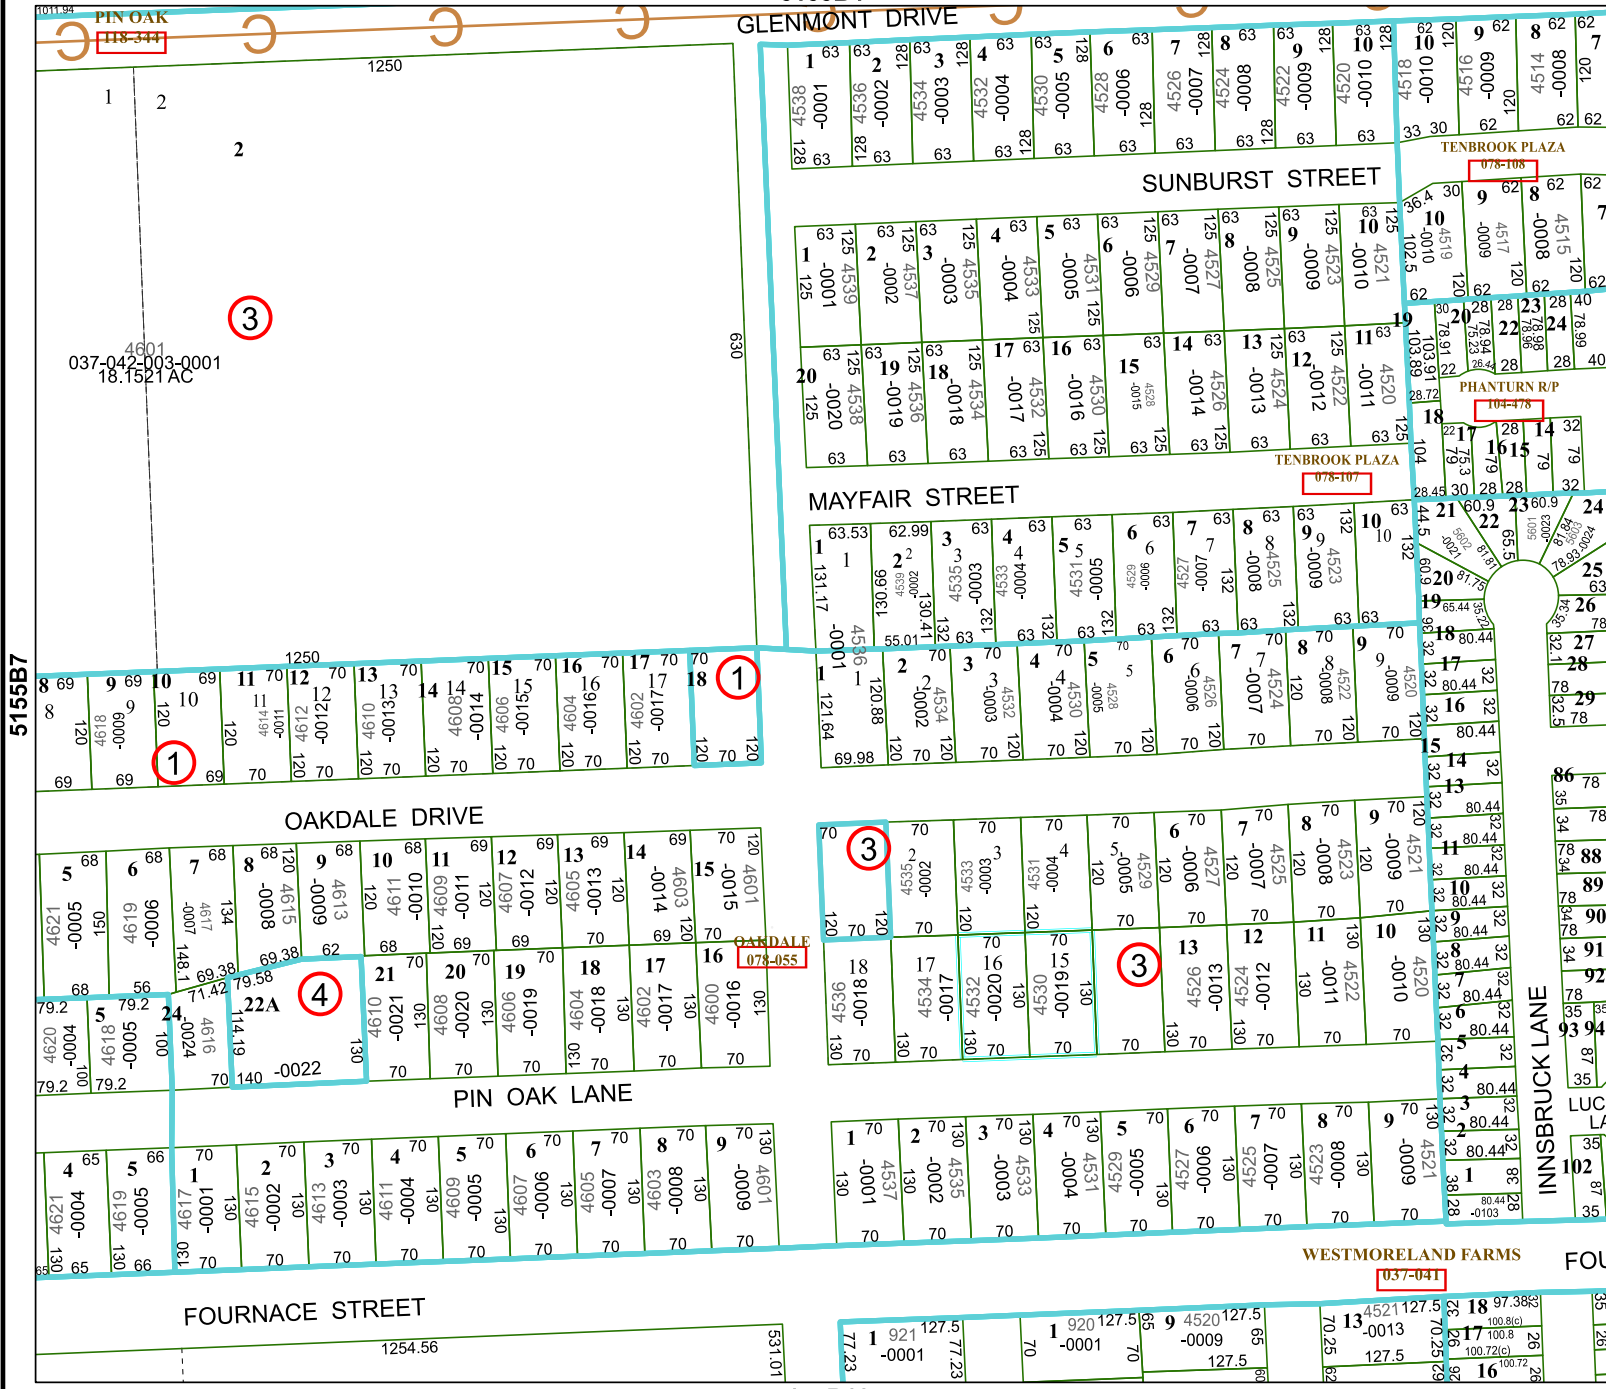

Harris Central Appraisal District

0 45 90 180 Feet

PUBLICATION DATE: 1/6/2023

Geospatial or map data maintained by the Harris Central Appraisal District is for informational purposes and may not have been prepared for or be suitable for legal, engineering, or surveying purposes. It does not represent an on-the-ground survey and only represents the approximate location of property boundaries.

MAP LOCATION

FACET 5155B8

2	3	4	1	2
6	7	8	5	6
10	11	12	9	10

5155B4

GLENMONT DRIVE

SUNBURST STREET

MAYFAIR STREET

OAKDALE DRIVE

PIN OAK LANE

FOURNACE STREET

WESTMORELAND FARMS

TENBROOK PLAZA

TENBROOK PLAZA

TENBROOK PLAZA

INNISBRUCK LANE

FOL

5155B12

037-042-003-0001
18.1521 AC

3

1

1

3

4

3