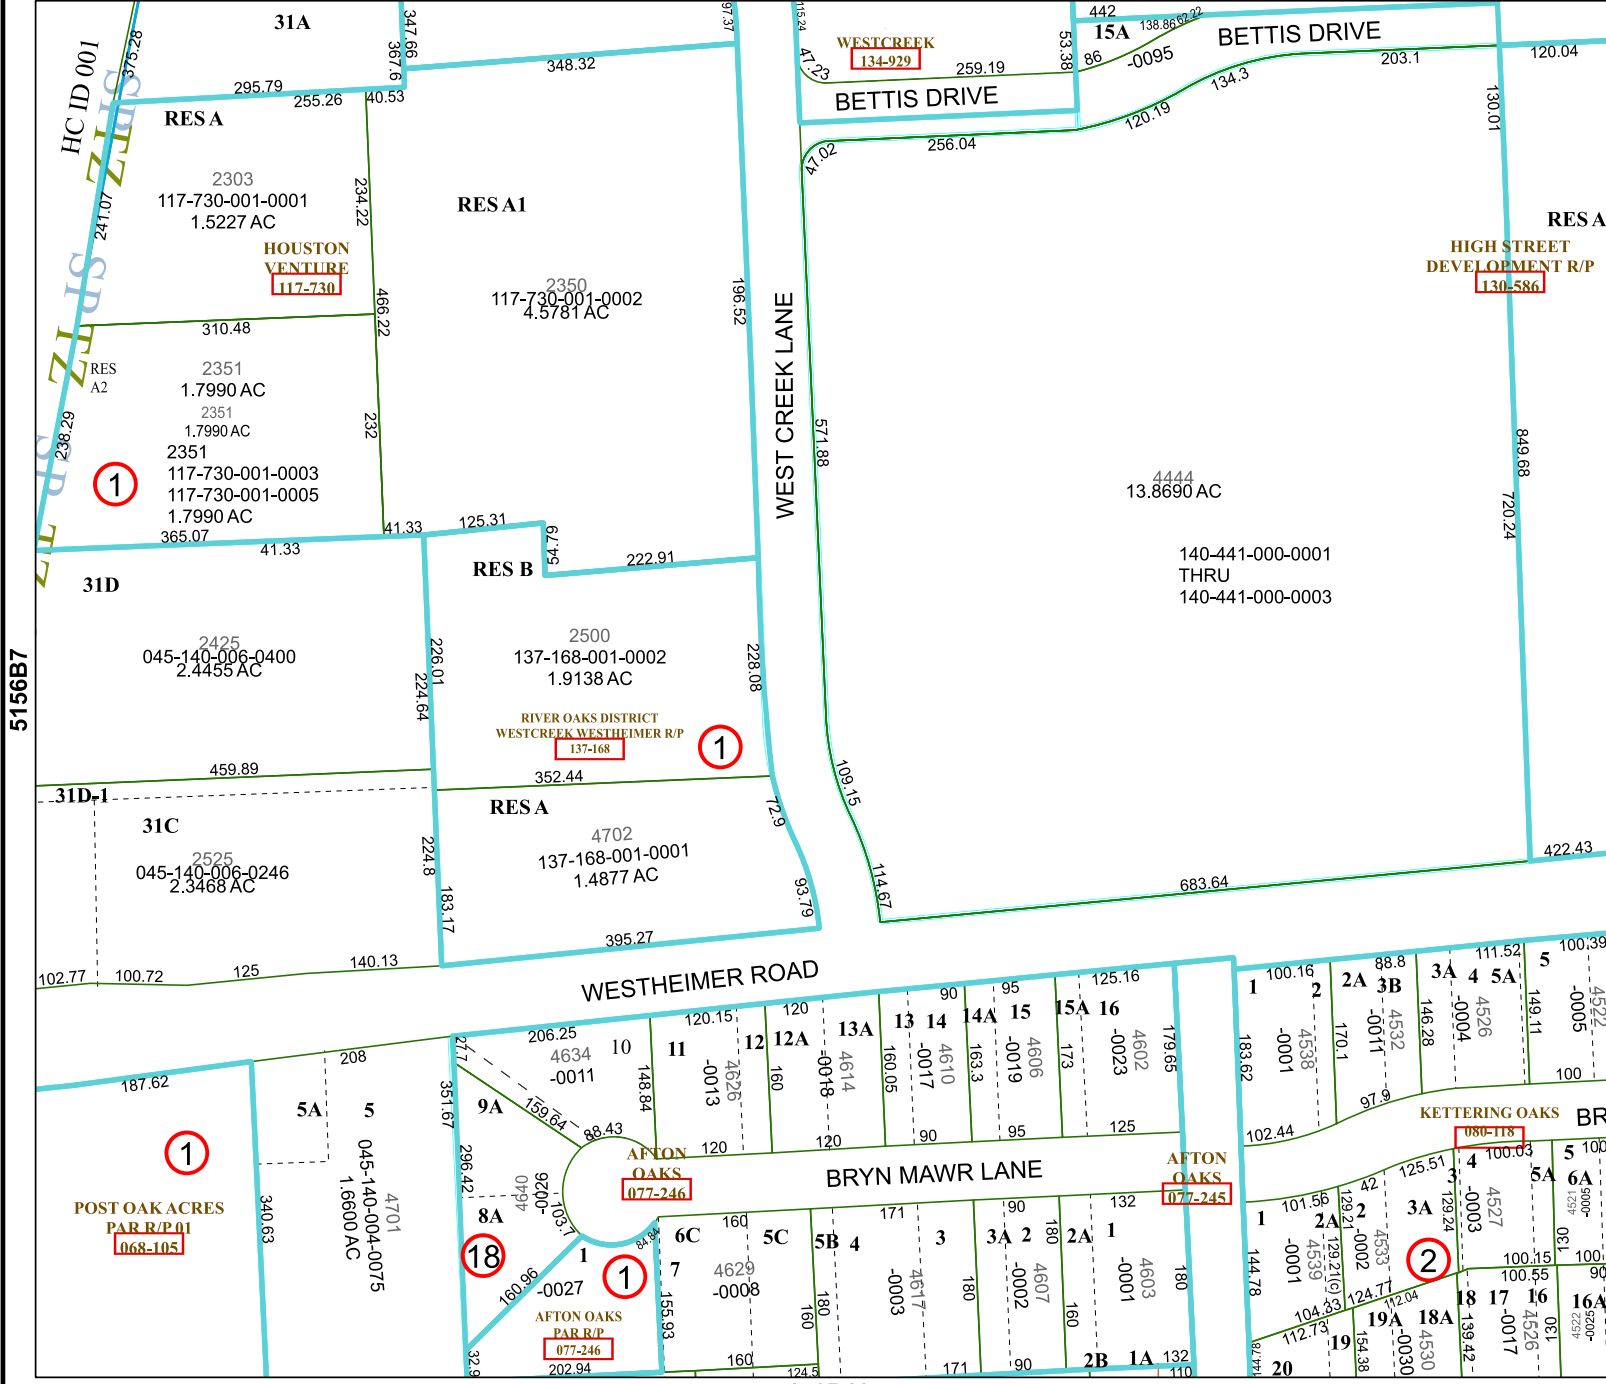

5156B4

5156B12

Harris Central Appraisal District

PUBLICATION DATE:
12/30/2023

Geospatial or map data maintained by the Harris Central Appraisal District is for informational purposes and may not have been prepared for or be suitable for legal, engineering, or surveying purposes. It does not represent an on-the-ground survey and only represents the approximate location of property boundaries.

MAP LOCATION

FACET 5156B8

2	3	4	1	2
6	7	8	5	6
10	11	12	9	10

5156B7

5256A5