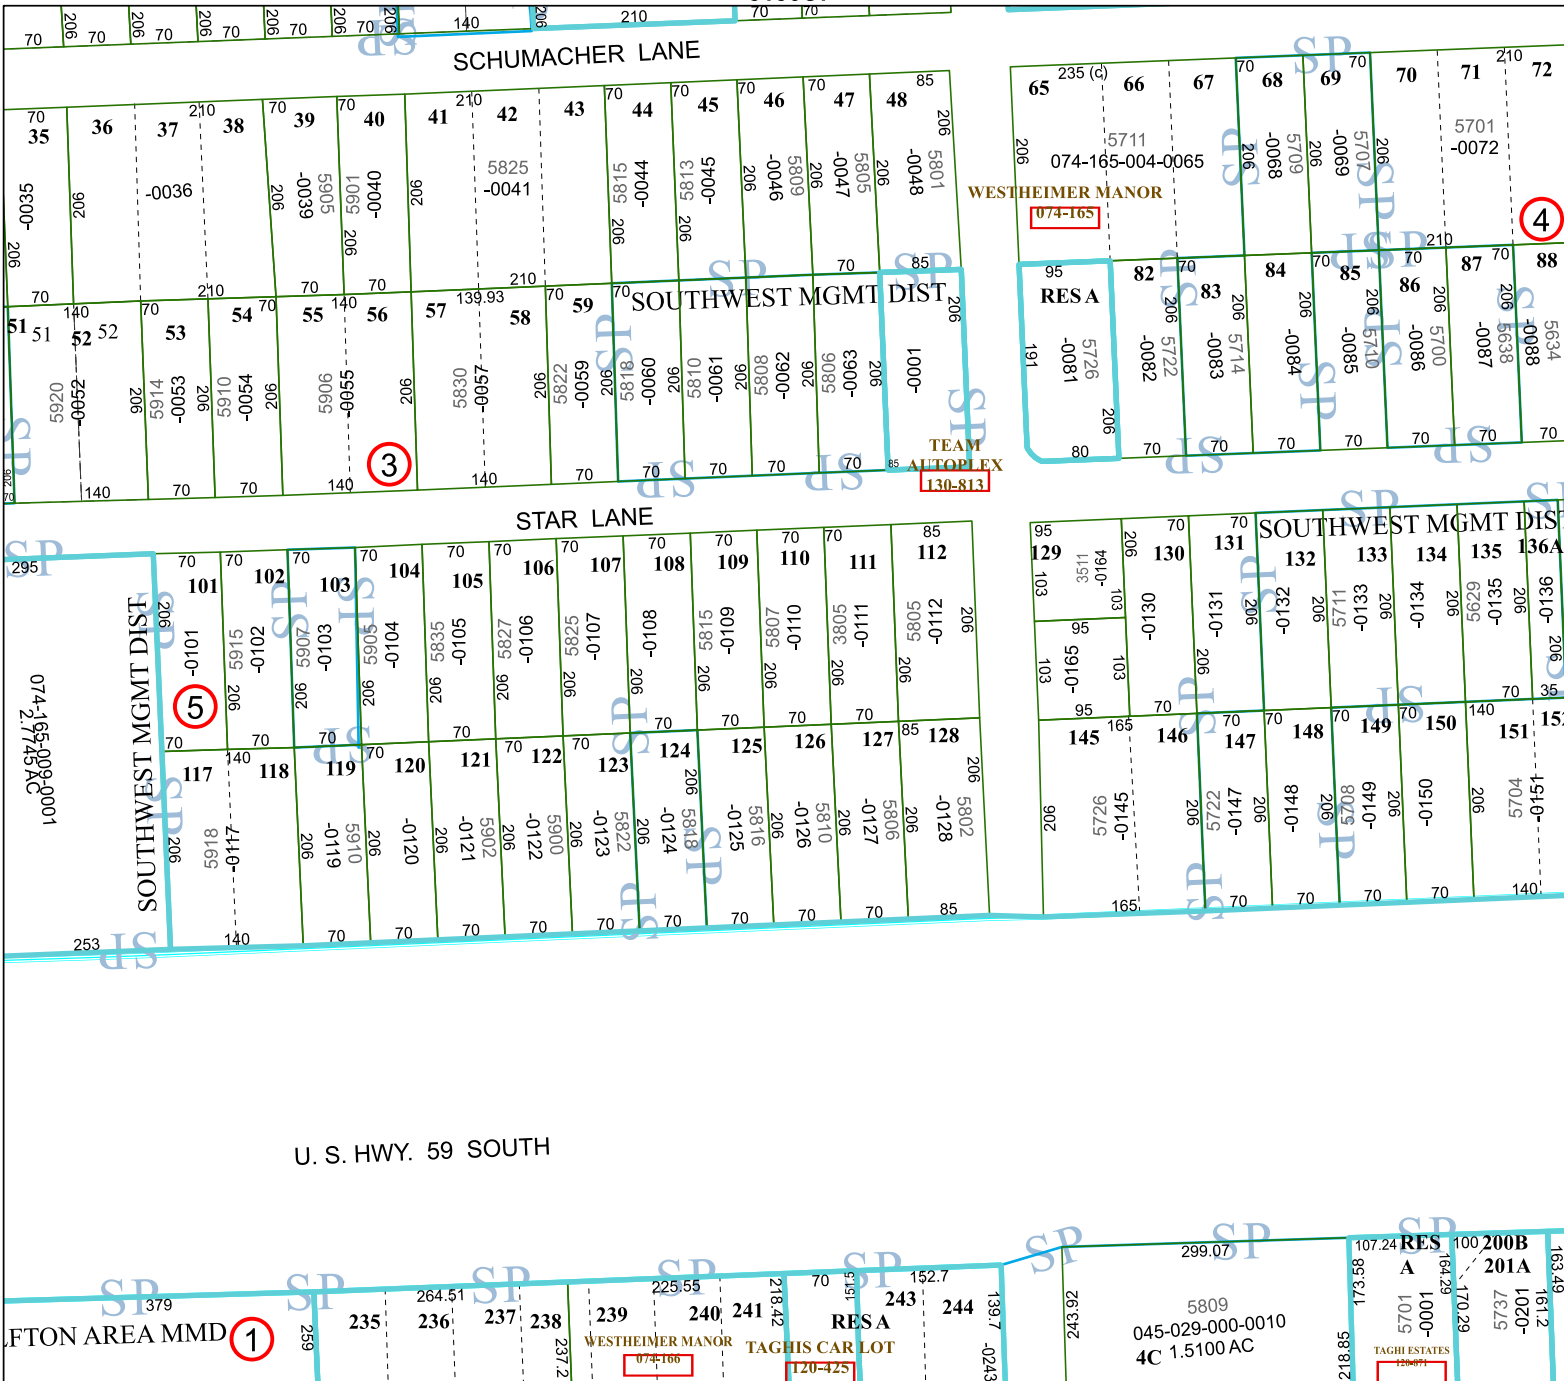

5156C7

SCHUMACHER LANE

WESTHEIMER MANOR

SOUTHWEST MGMT DIST

STAR LANE

SOUTHWEST MGMT DIST

U. S. HWY. 59 SOUTH

FTON AREA MMD

# Harris Central Appraisal District

0 45 90 180 Feet

PUBLICATION DATE: 1/6/2023

Geospatial or map data maintained by the Harris Central Appraisal District is for informational purposes and may not have been prepared for or be suitable for legal, engineering, or surveying purposes. It does not represent an on-the-ground survey and only represents the approximate location of property boundaries.

MAP LOCATION

## FACET 5156C11

5	6	7	8	5
9	10	11	12	9
1	2	3	4	1

5156C10

5156C12

4

3

5

1