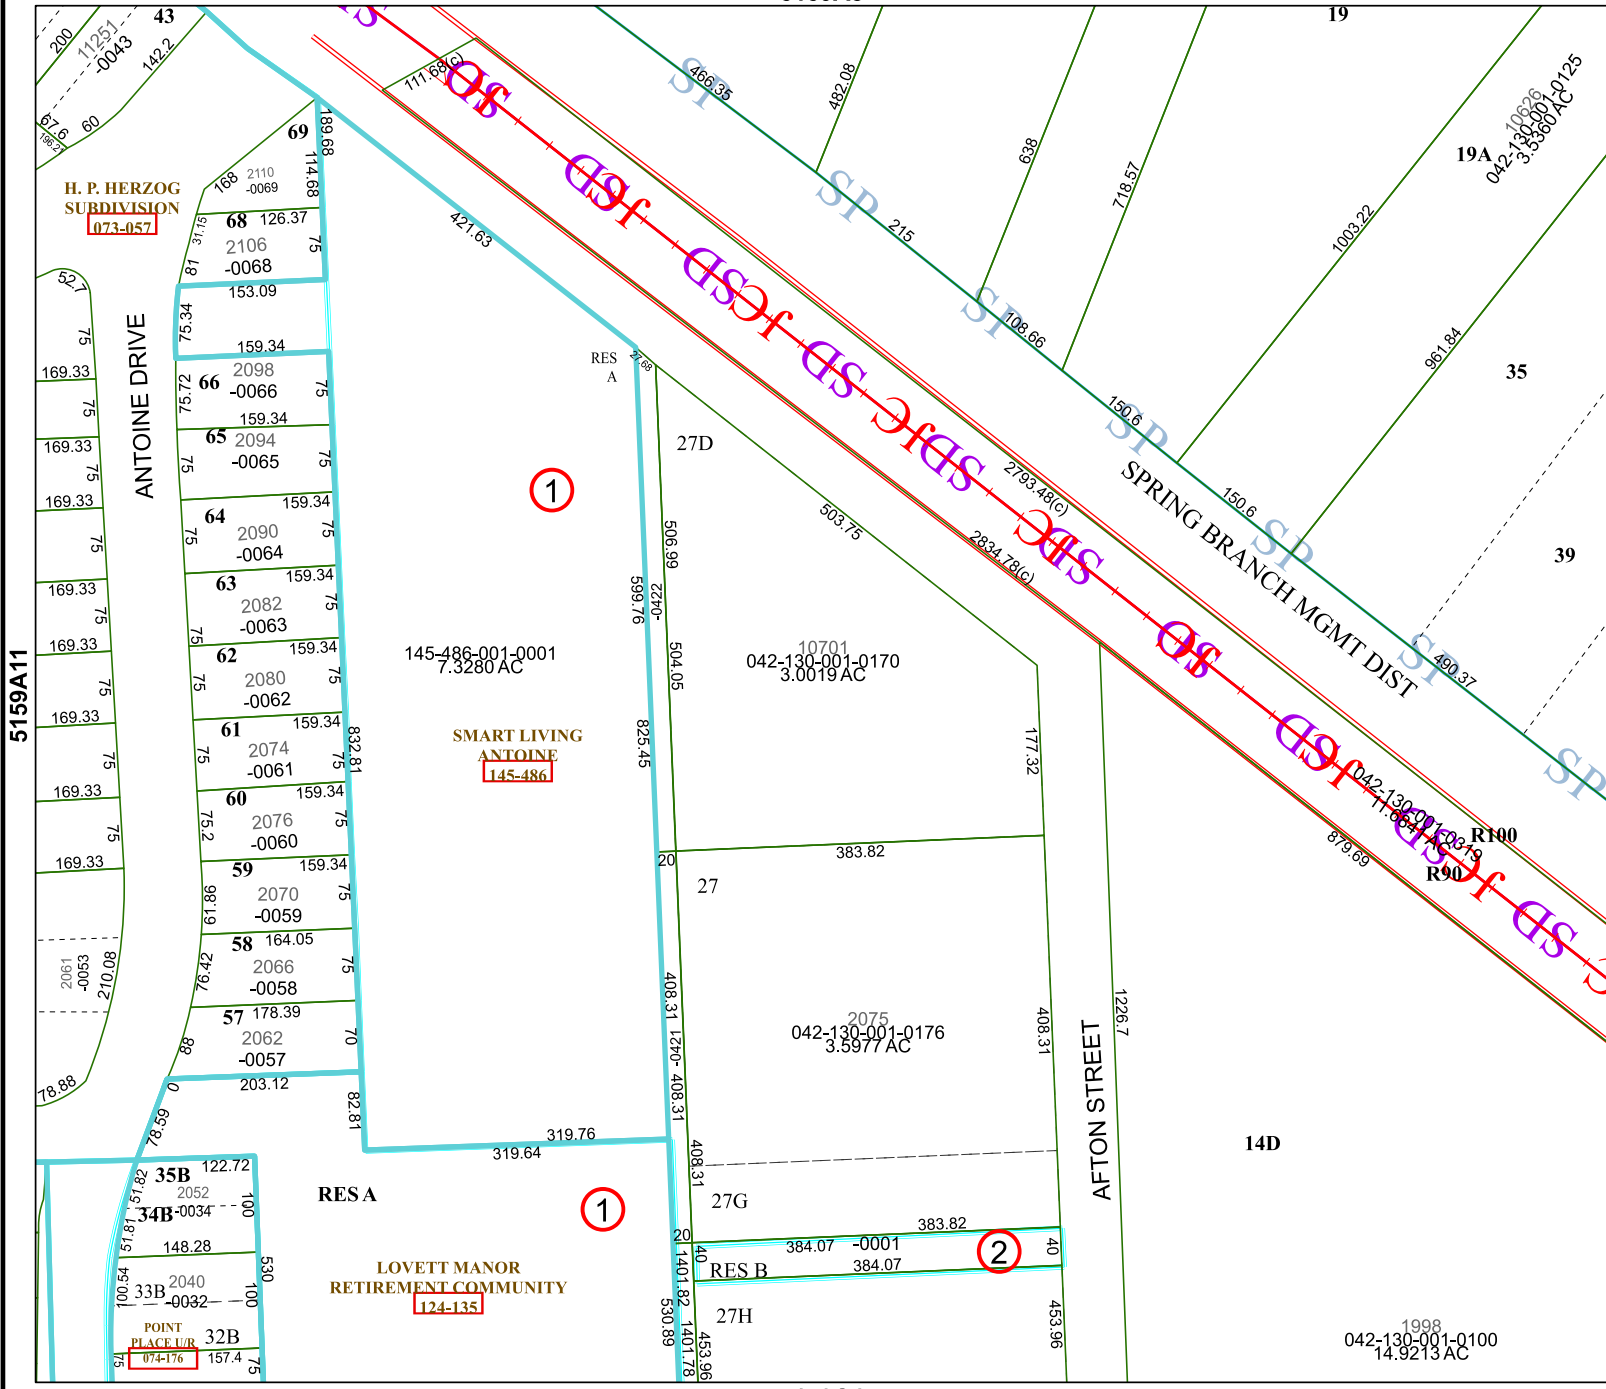

5159A8

19

5159C4

Harris Central Appraisal District

PUBLICATION DATE:
12/30/2023

Geospatial or map data maintained by the Harris Central Appraisal District is for informational purposes and may not have been prepared for or be suitable for legal, engineering, or surveying purposes. It does not represent an on-the-ground survey and only represents the approximate location of property boundaries.

MAP LOCATION

FACET 5159A12

6	7	8	5	6
10	11	12	9	10
2	3	4	1	2