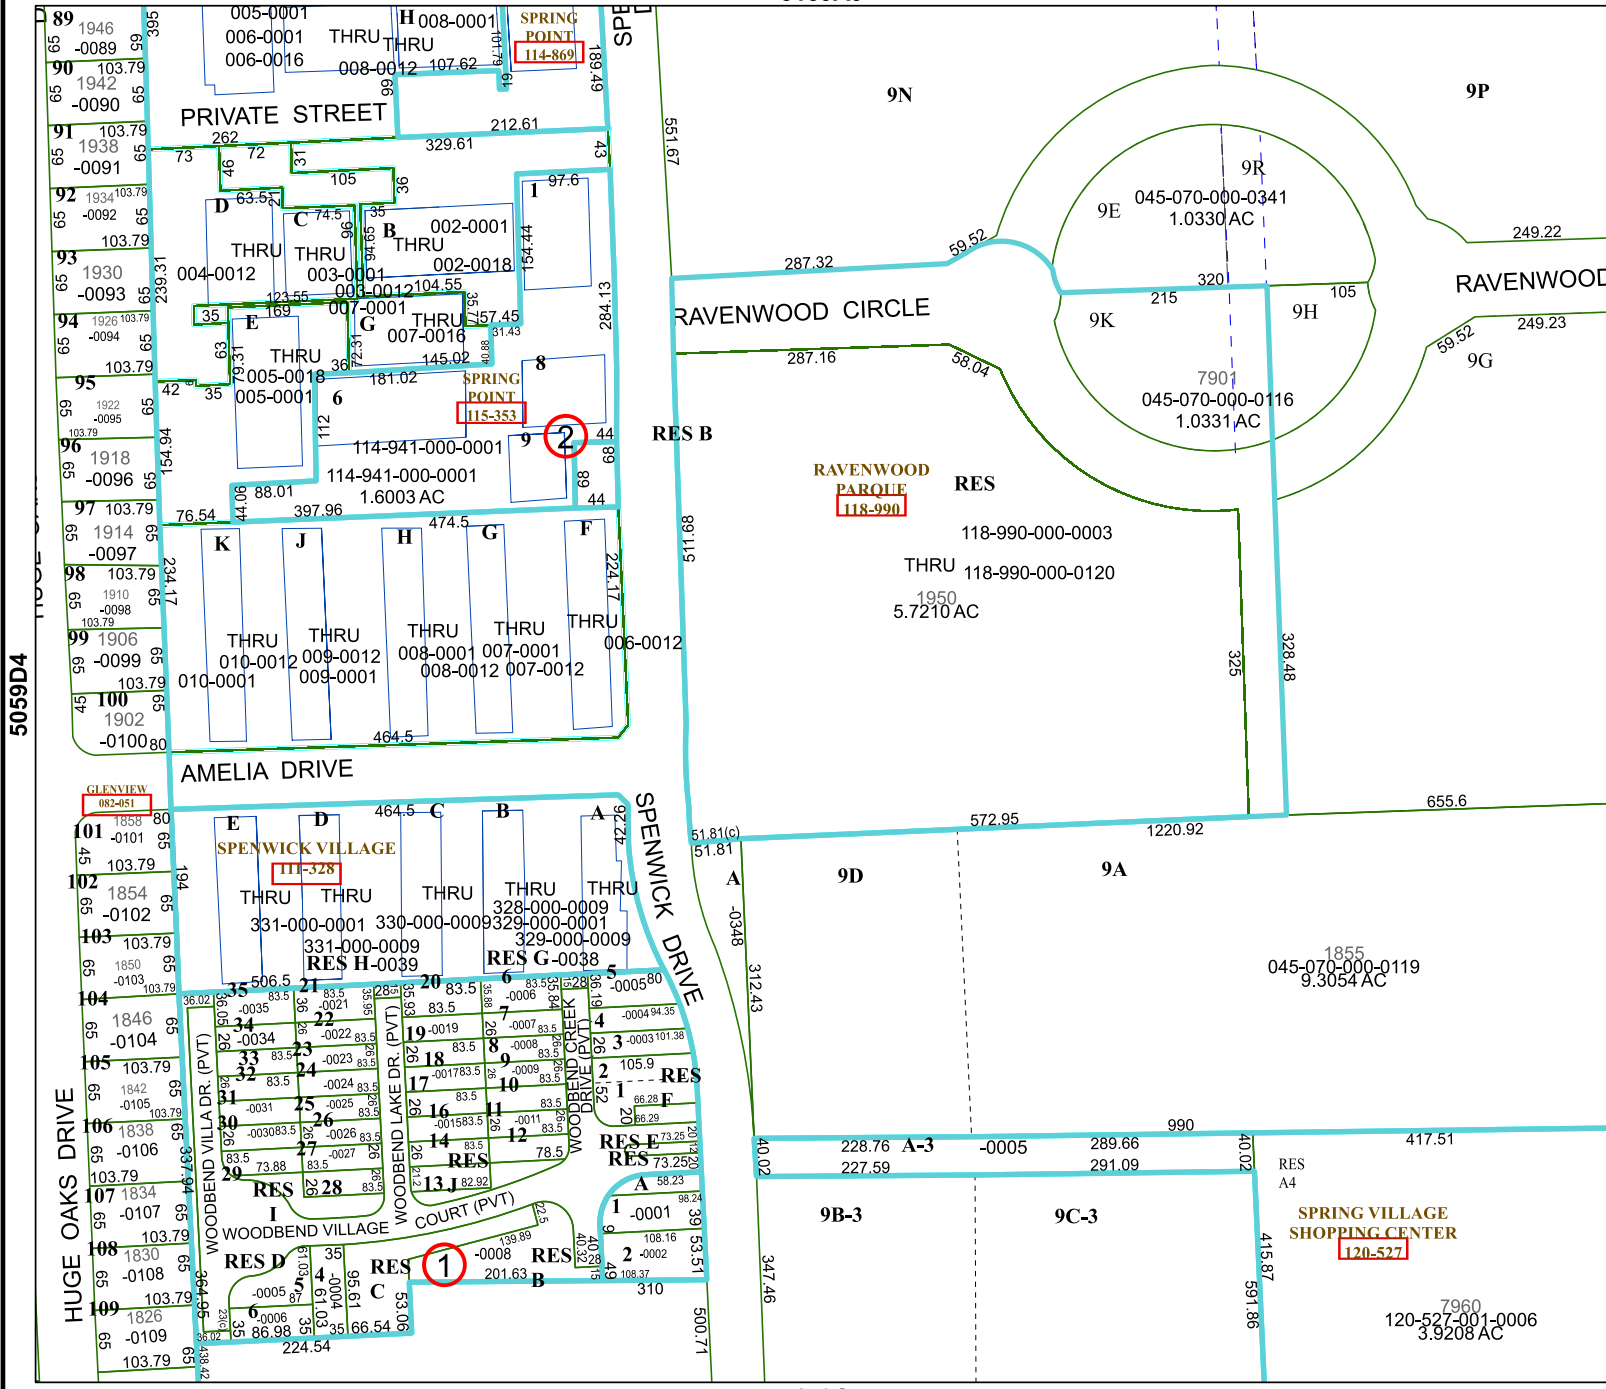

5159A9

5159C5

Harris Central Appraisal District

PUBLICATION DATE:
1/10/2025

Geospatial or map data maintained by the Harris Central Appraisal District is for informational purposes and may not have been prepared for or be suitable for legal, engineering, or surveying purposes. It does not represent an on-the-ground survey and only represents the approximate location of property boundaries.

MAP LOCATION

FACET 5159C1

11	12	9	10	11
3	4	1	2	3
7	8	5	6	7