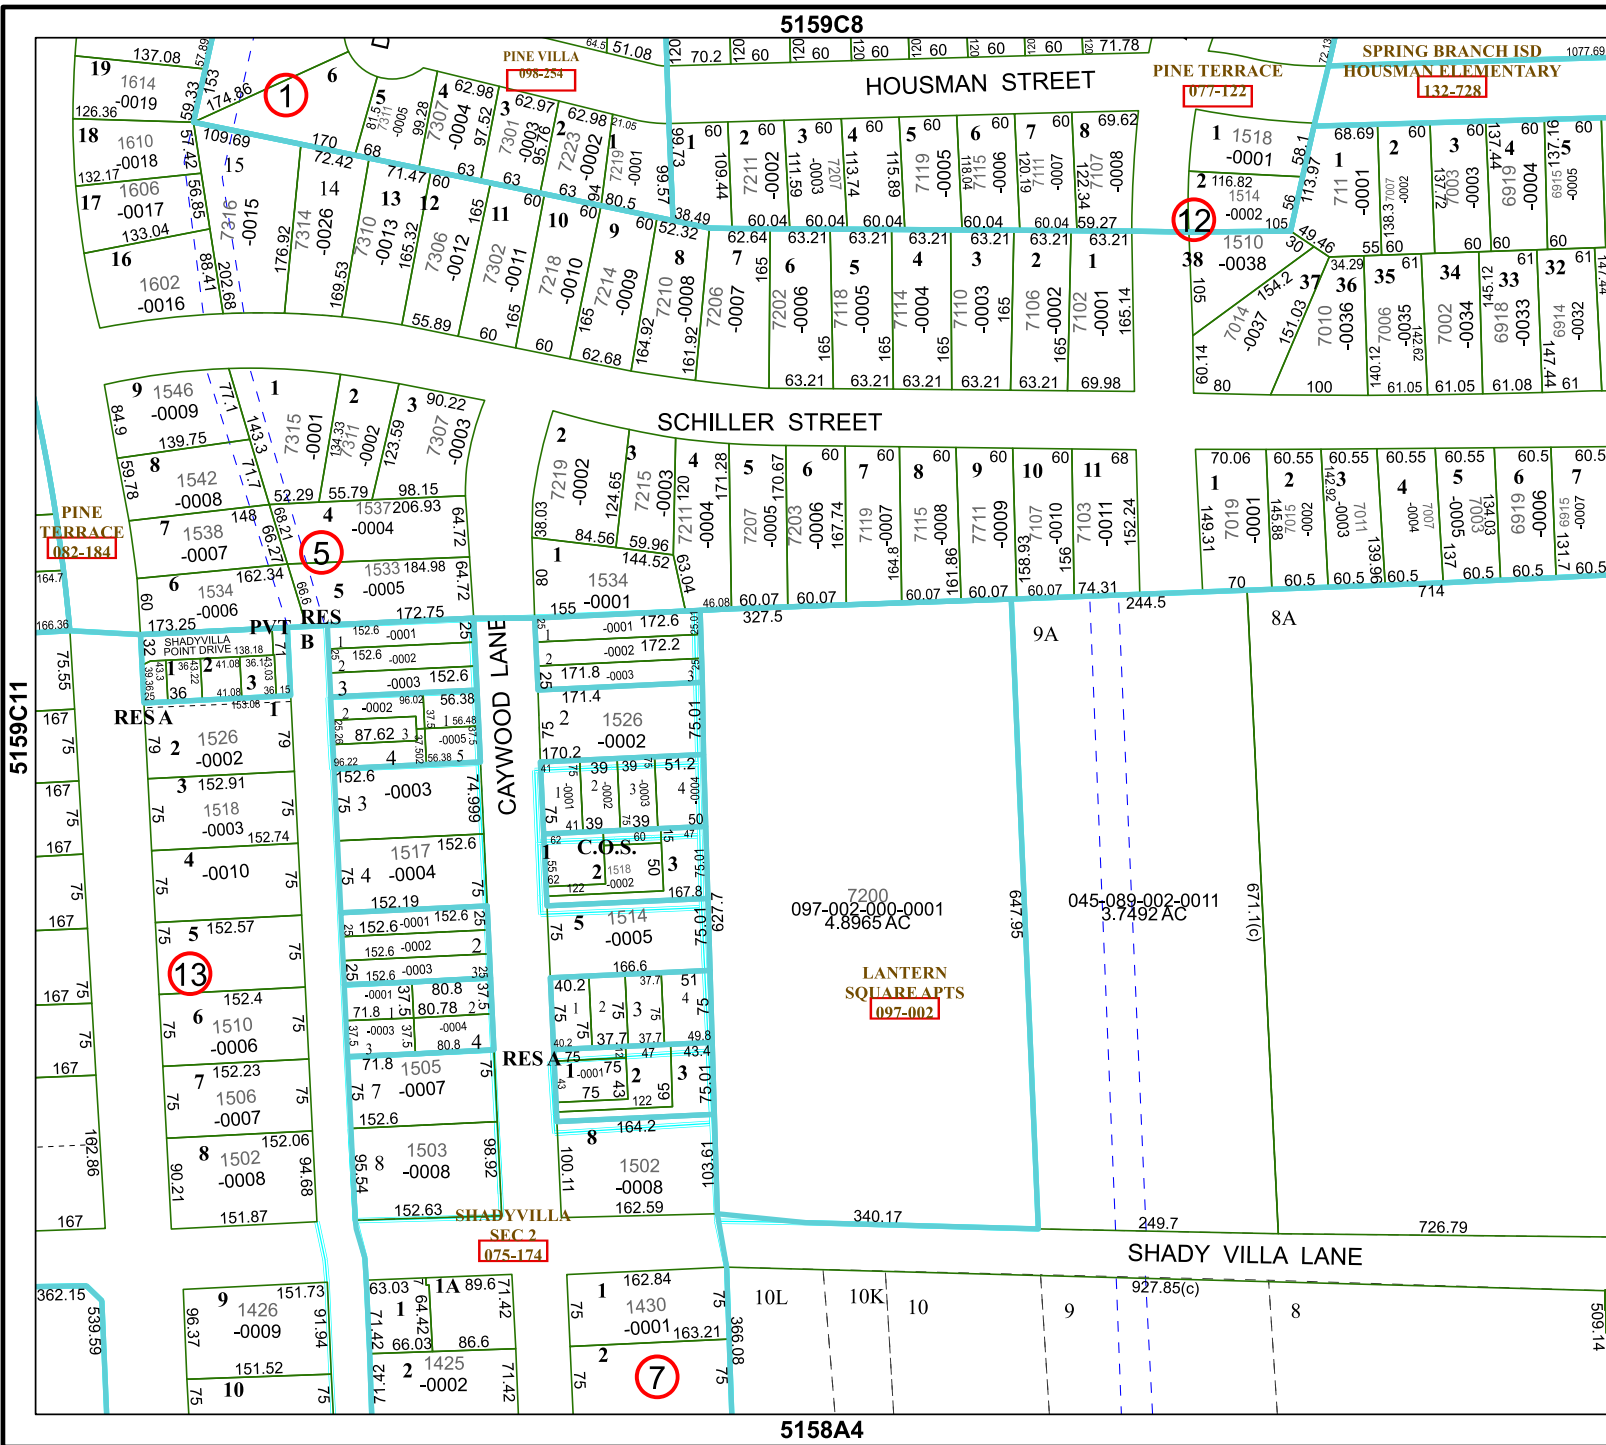

5159C8

5158A4

Harris Central Appraisal District

PUBLICATION DATE:
4/22/2024

Geospatial or map data maintained by the Harris Central Appraisal District is for informational purposes and may not have been prepared for or be suitable for legal, engineering, or surveying purposes. It does not represent an on-the-ground survey and only represents the approximate location of property boundaries.

MAP LOCATION

FACET 5159C12

6	7	8	5	6
10	11	12	9	10
2	3	4	1	2

5159C11

5159D9