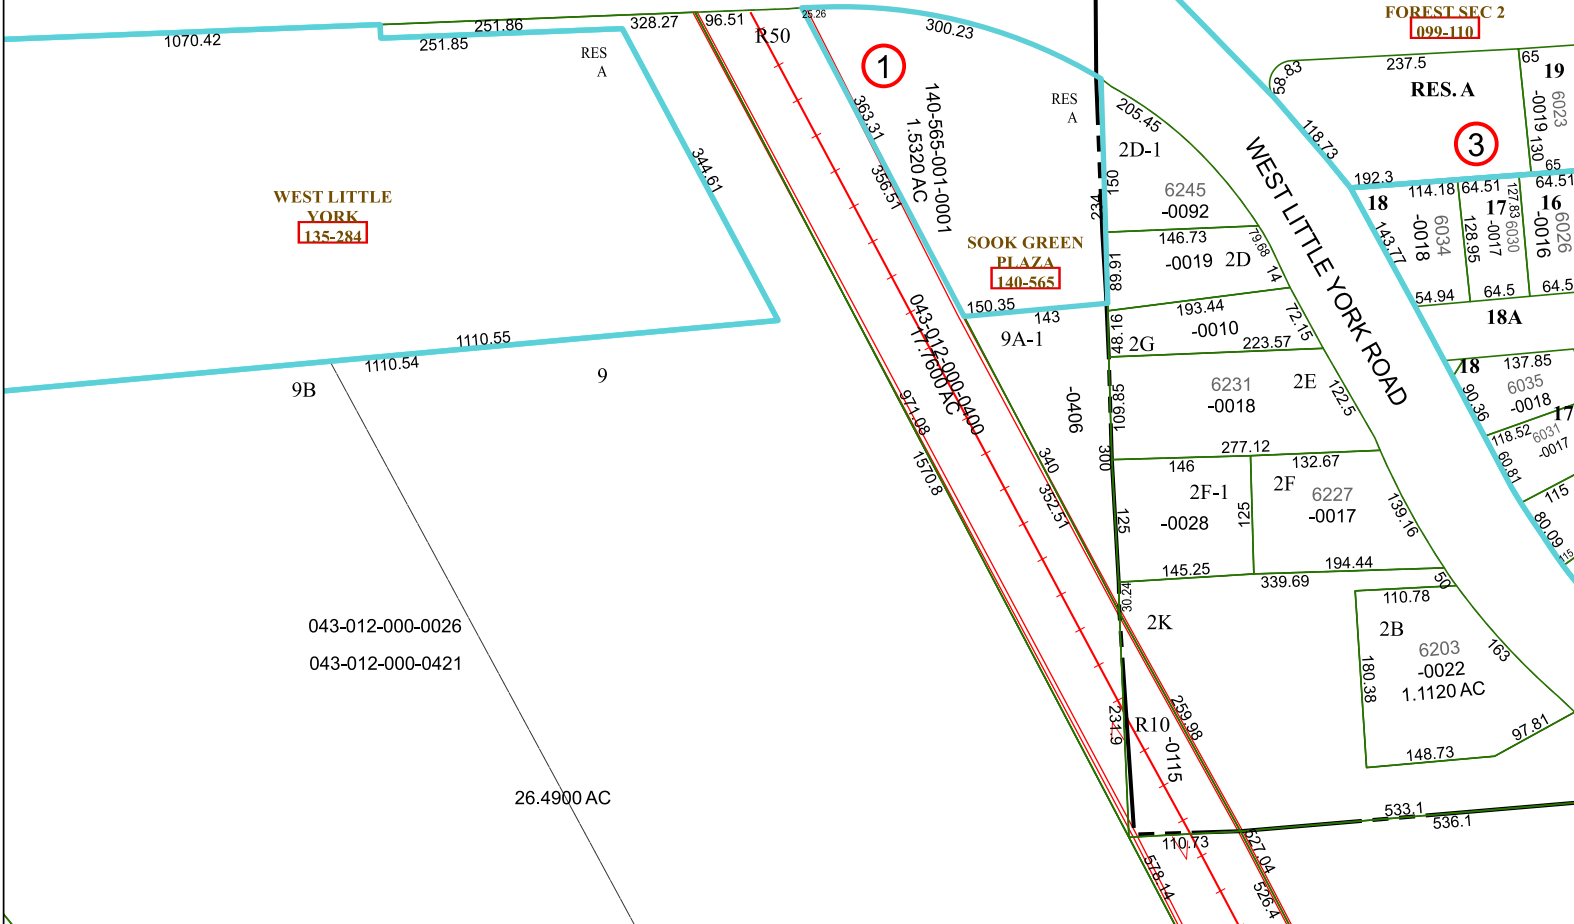

5162C10

INWOOD KEAST
R/PANDEXTN
132-959

CHATEAU FOREST
100-174

MARKET AT LITTLE YORK
142-514

5161A1

WEST LITTLE YORK
135-284

SOOK GREEN PLAZA
140-565

INWOOD FOREST SEC 2
099-110

5161A6

Harris Central Appraisal District

0 45 90 180 Feet

PUBLICATION DATE: 3/11/2024

Geospatial or map data maintained by the Harris Central Appraisal District is for informational purposes and may not have been prepared for or be suitable for legal, engineering, or surveying purposes. It does not represent an on-the-ground survey and only represents the approximate location of property boundaries.

MAP LOCATION

FACET 5161A2

12	9	10	11	12
4	1	2	3	4
8	5	6	7	8