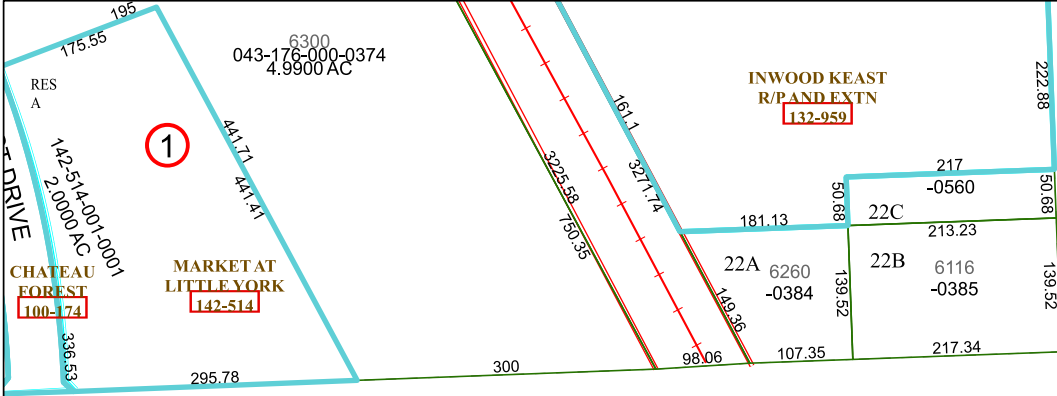

5162C10

INWOOD KEAST
R/PANDEXTN
132-959

CHATEAU FOREST
100-174

MARKET AT LITTLE YORK
142-514

5161A1

WEST LITTLE YORK
135-284

SOOK GREEN PLAZA
140-565

INWOOD FOREST SEC 2
099-110

5161A6

Harris Central Appraisal District

0 45 90 180 Feet

PUBLICATION DATE: 3/11/2024

Geospatial or map data maintained by the Harris Central Appraisal District is for informational purposes and may not have been prepared for or be suitable for legal, engineering, or surveying purposes. It does not represent an on-the-ground survey and only represents the approximate location of property boundaries.

MAP LOCATION

FACET 5161A2

12	9	10	11	12
4	1	2	3	4
8	5	6	7	8