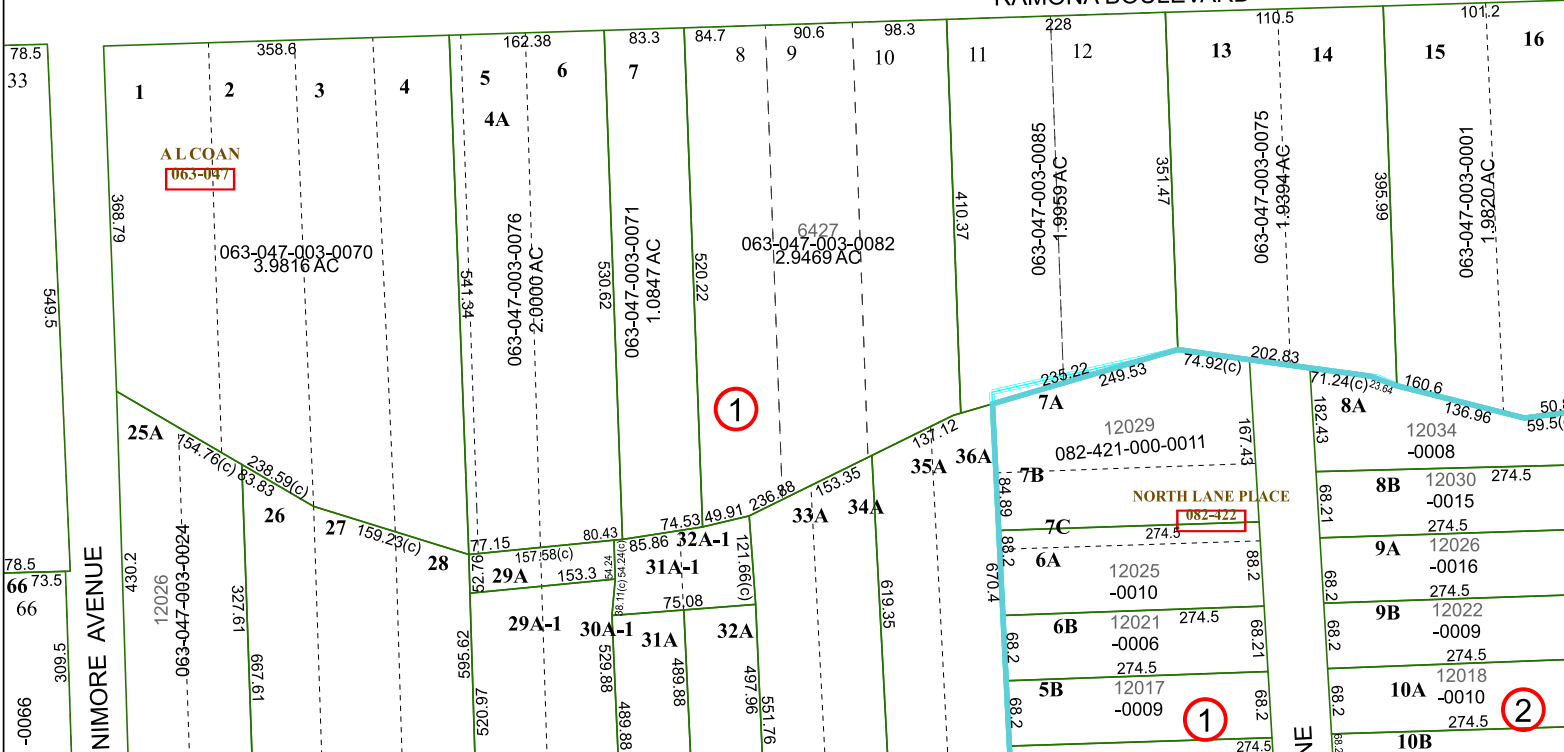

5163A1

NORTHWEST PARK M.U.D.

RAMONA BOULEVARD

5063B8

5163A9

# Harris Central Appraisal District

0 45 90 180 Feet

PUBLICATION DATE: 1/10/2025

Geospatial or map data maintained by the Harris Central Appraisal District is for informational purposes and may not have been prepared for or be suitable for legal, engineering, or surveying purposes. It does not represent an on-the-ground survey and only represents the approximate location of property boundaries.

MAP LOCATION

## FACET 5163A5

3	4	1	2	3
7	8	5	6	7
11	12	9	10	11