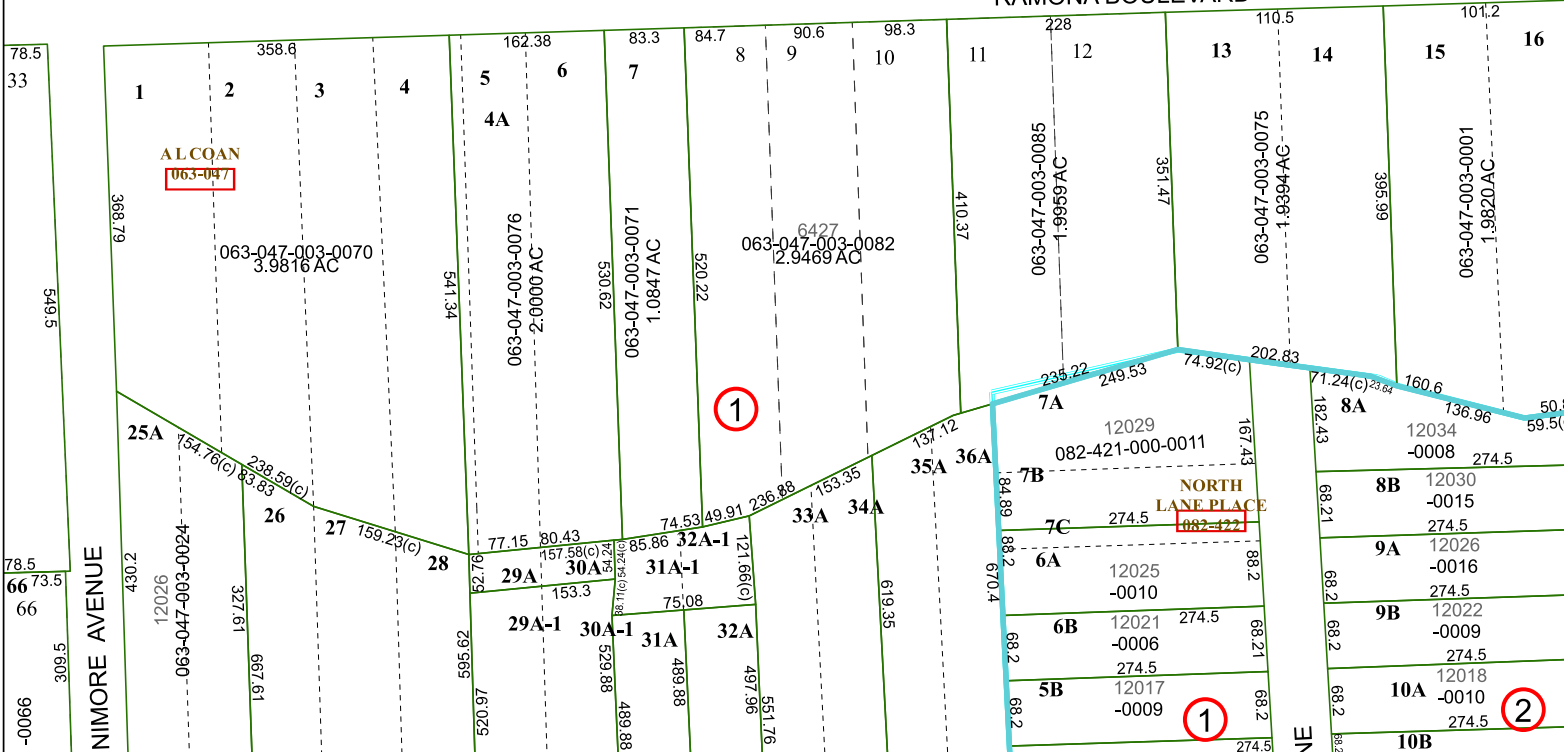

5163A1

NORTHWEST PARK M.U.D.

RAMONA BOULEVARD

5063B8

5163A9

# Harris Central Appraisal District

0 45 90 180 Feet

PUBLICATION DATE: 5/6/2024

Geospatial or map data maintained by the Harris Central Appraisal District is for informational purposes and may not have been prepared for or be suitable for legal, engineering, or surveying purposes. It does not represent an on-the-ground survey and only represents the approximate location of property boundaries.

MAP LOCATION

## FACET 5163A5

3	4	1	2	3
7	8	5	6	7
11	12	9	10	11