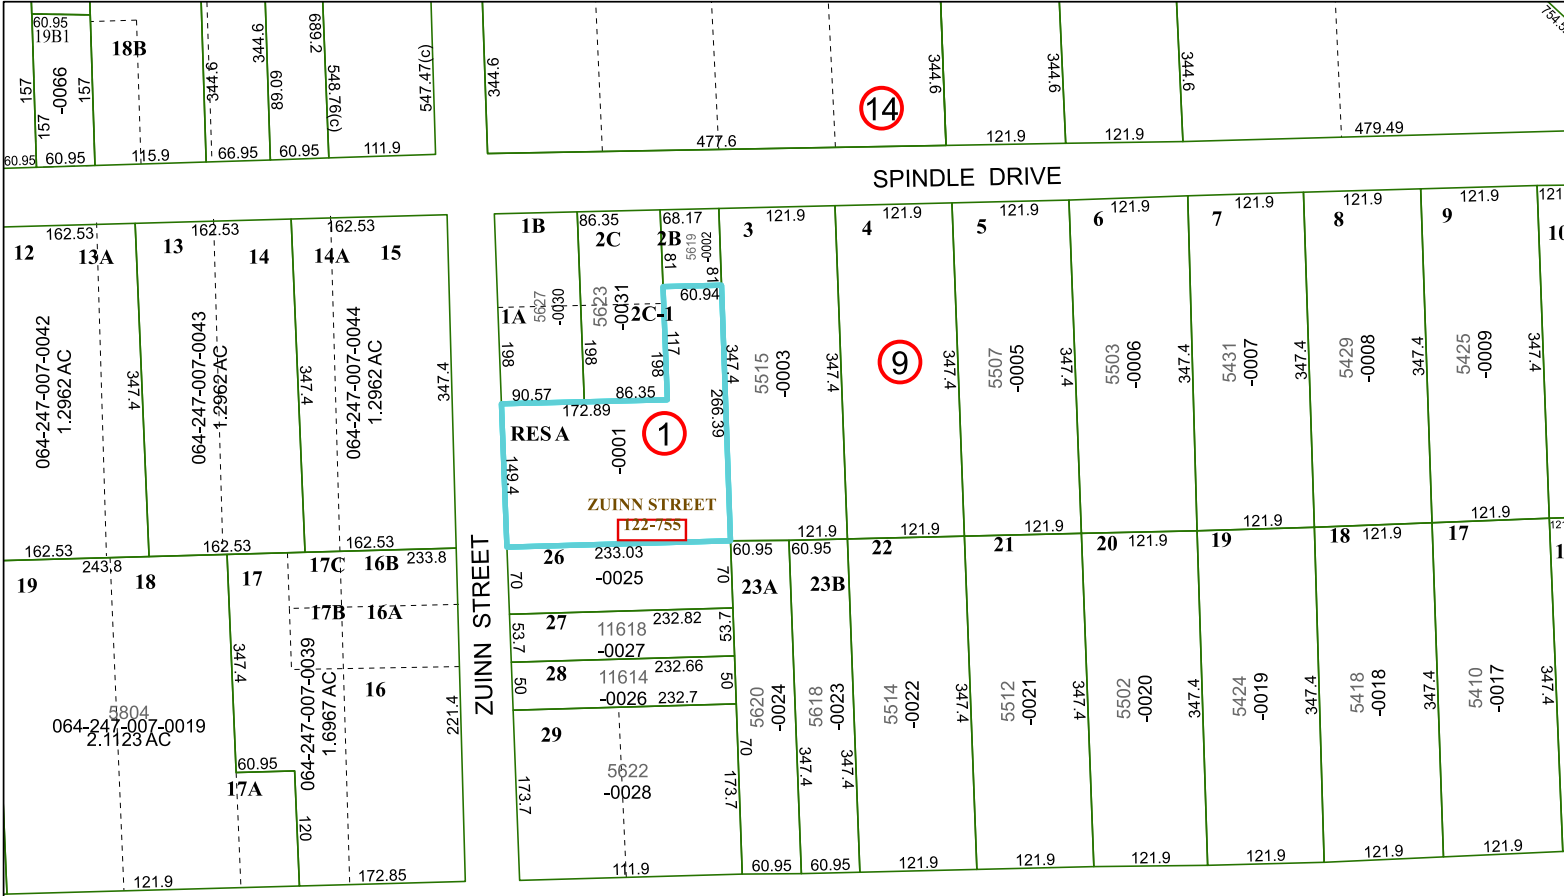

5163A11

5163C7

Harris Central Appraisal District

PUBLICATION DATE:
1/30/2023

Geospatial or map data maintained by the Harris Central Appraisal District is for informational purposes and may not have been prepared for or be suitable for legal, engineering, or surveying purposes. It does not represent an on-the-ground survey and only represents the approximate location of property boundaries.

MAP LOCATION

FACET 5163C3

9	10	11	12	9
1	2	3	4	1
5	6	7	8	5

5163C2

5163C4