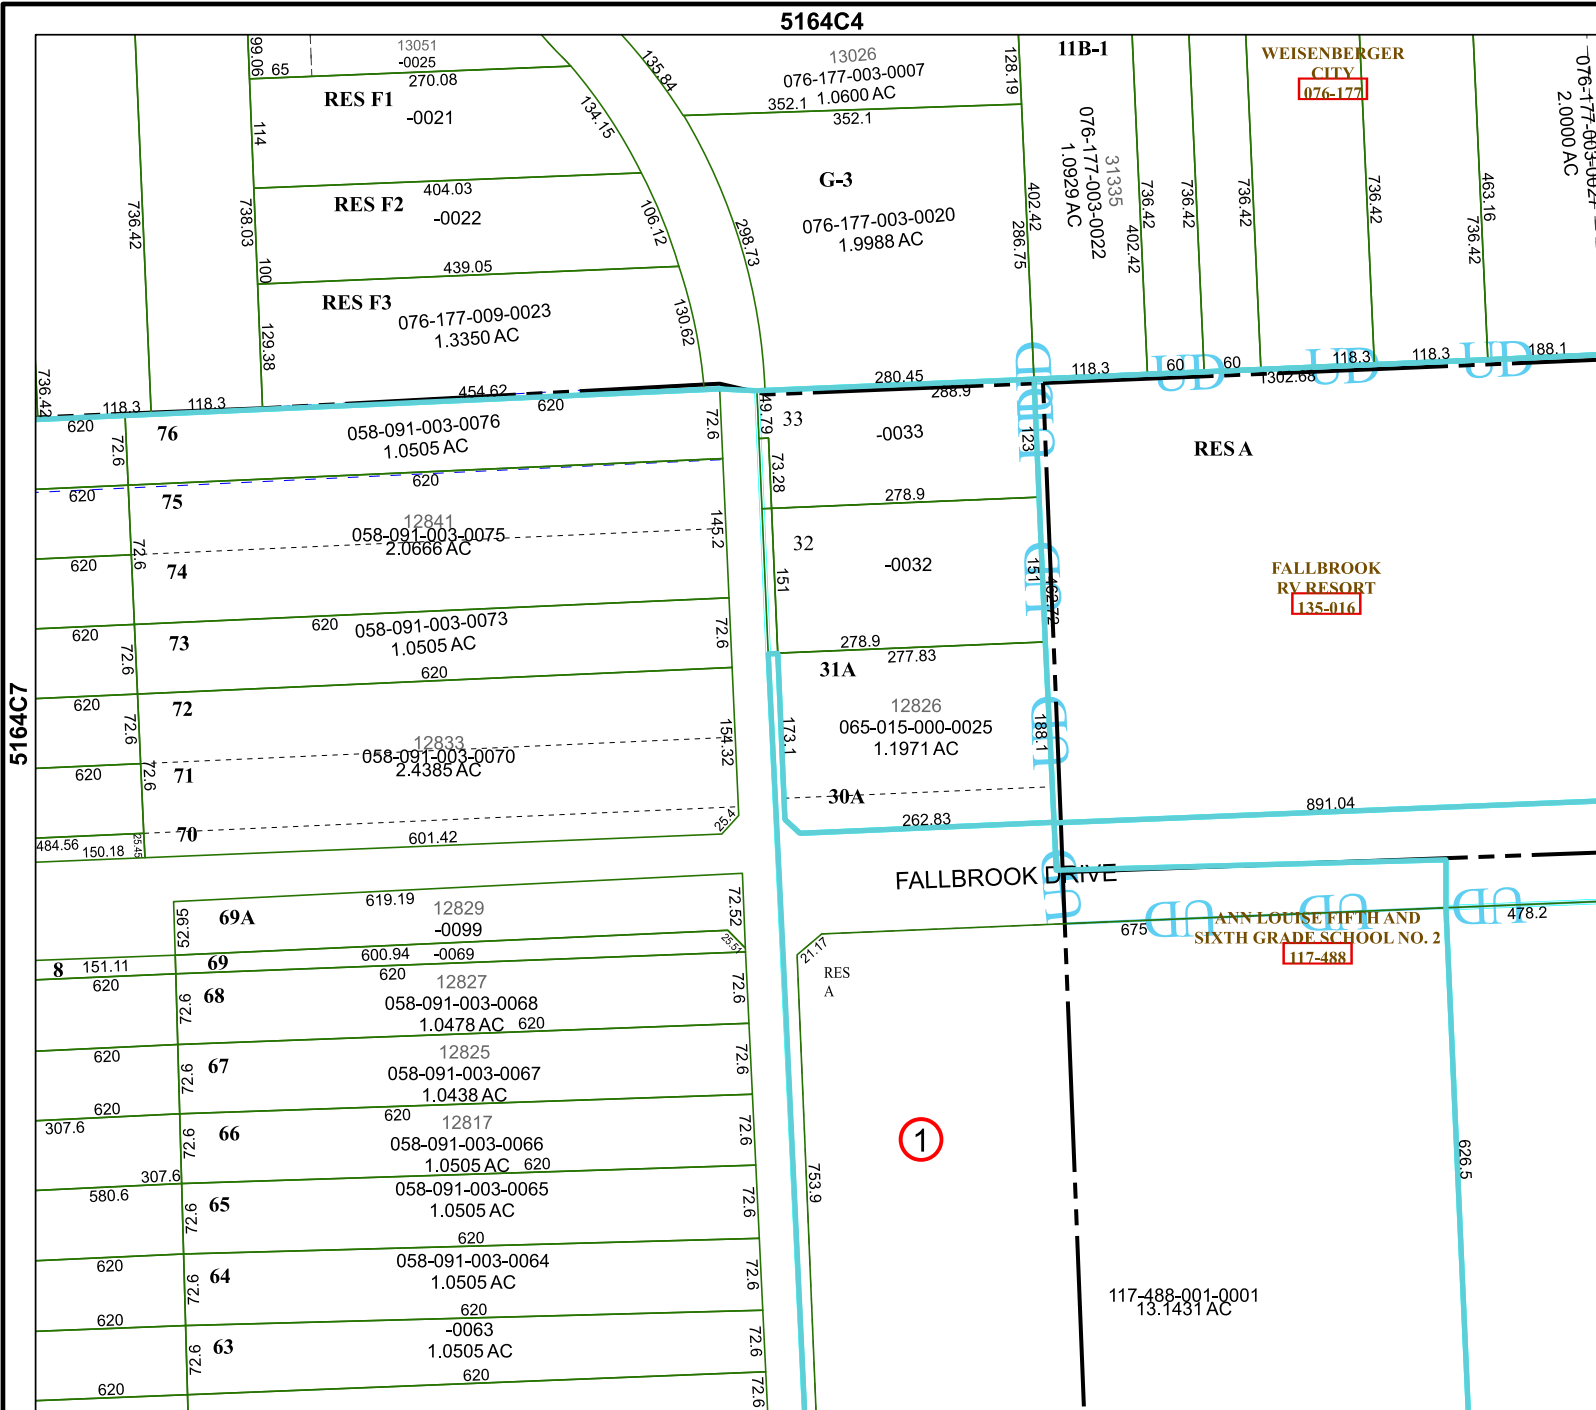

5164C4

5164C12

Harris Central Appraisal District

PUBLICATION DATE:
2/28/2024

Geospatial or map data maintained by the Harris Central Appraisal District is for informational purposes and may not have been prepared for or be suitable for legal, engineering, or surveying purposes. It does not represent an on-the-ground survey and only represents the approximate location of property boundaries.

MAP LOCATION

FACET 5164C8

2	3	4	1	2
6	7	8	5	6
10	11	12	9	10

117-488-001-0001
13.1431 AC

WEISENBERGER CITY
076-177

FALLBROOK RY RESORT
135-016

ANN LOUISE FIFTH AND SIXTH GRADE SCHOOL NO. 2
117-488

076-177-003-0027
2.0000 AC

5164D5

5164C7