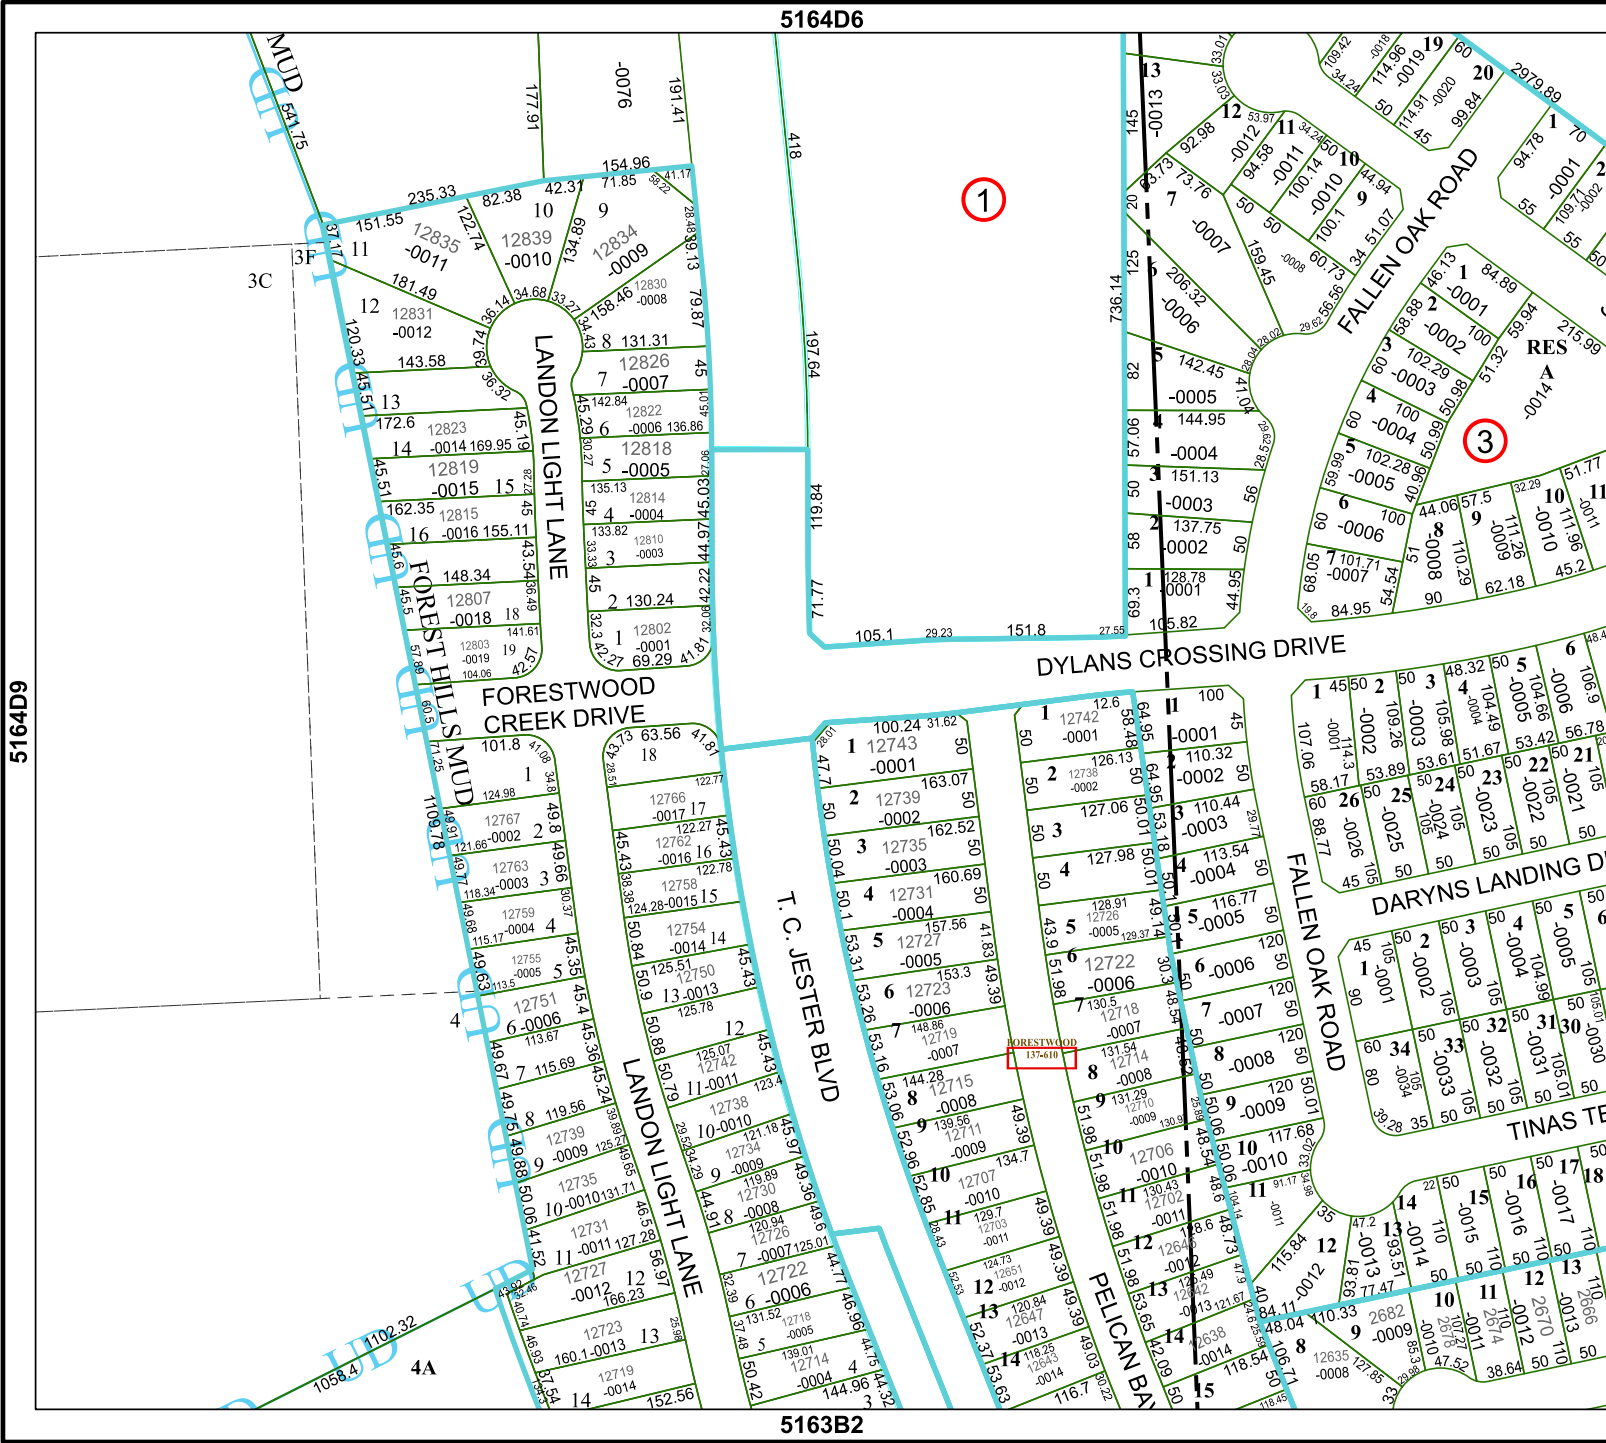

5164D6

5163B2

5164D9

Harris Central Appraisal District

PUBLICATION DATE:
6/22/2023

Geospatial or map data maintained by the Harris Central Appraisal District is for informational purposes and may not have been prepared for or be suitable for legal, engineering, or surveying purposes. It does not represent an on-the-ground survey and only represents the approximate location of property boundaries.

MAP LOCATION

FACET 5164D10

8	5	6	7	8
12	9	10	11	12
4	1	2	3	4