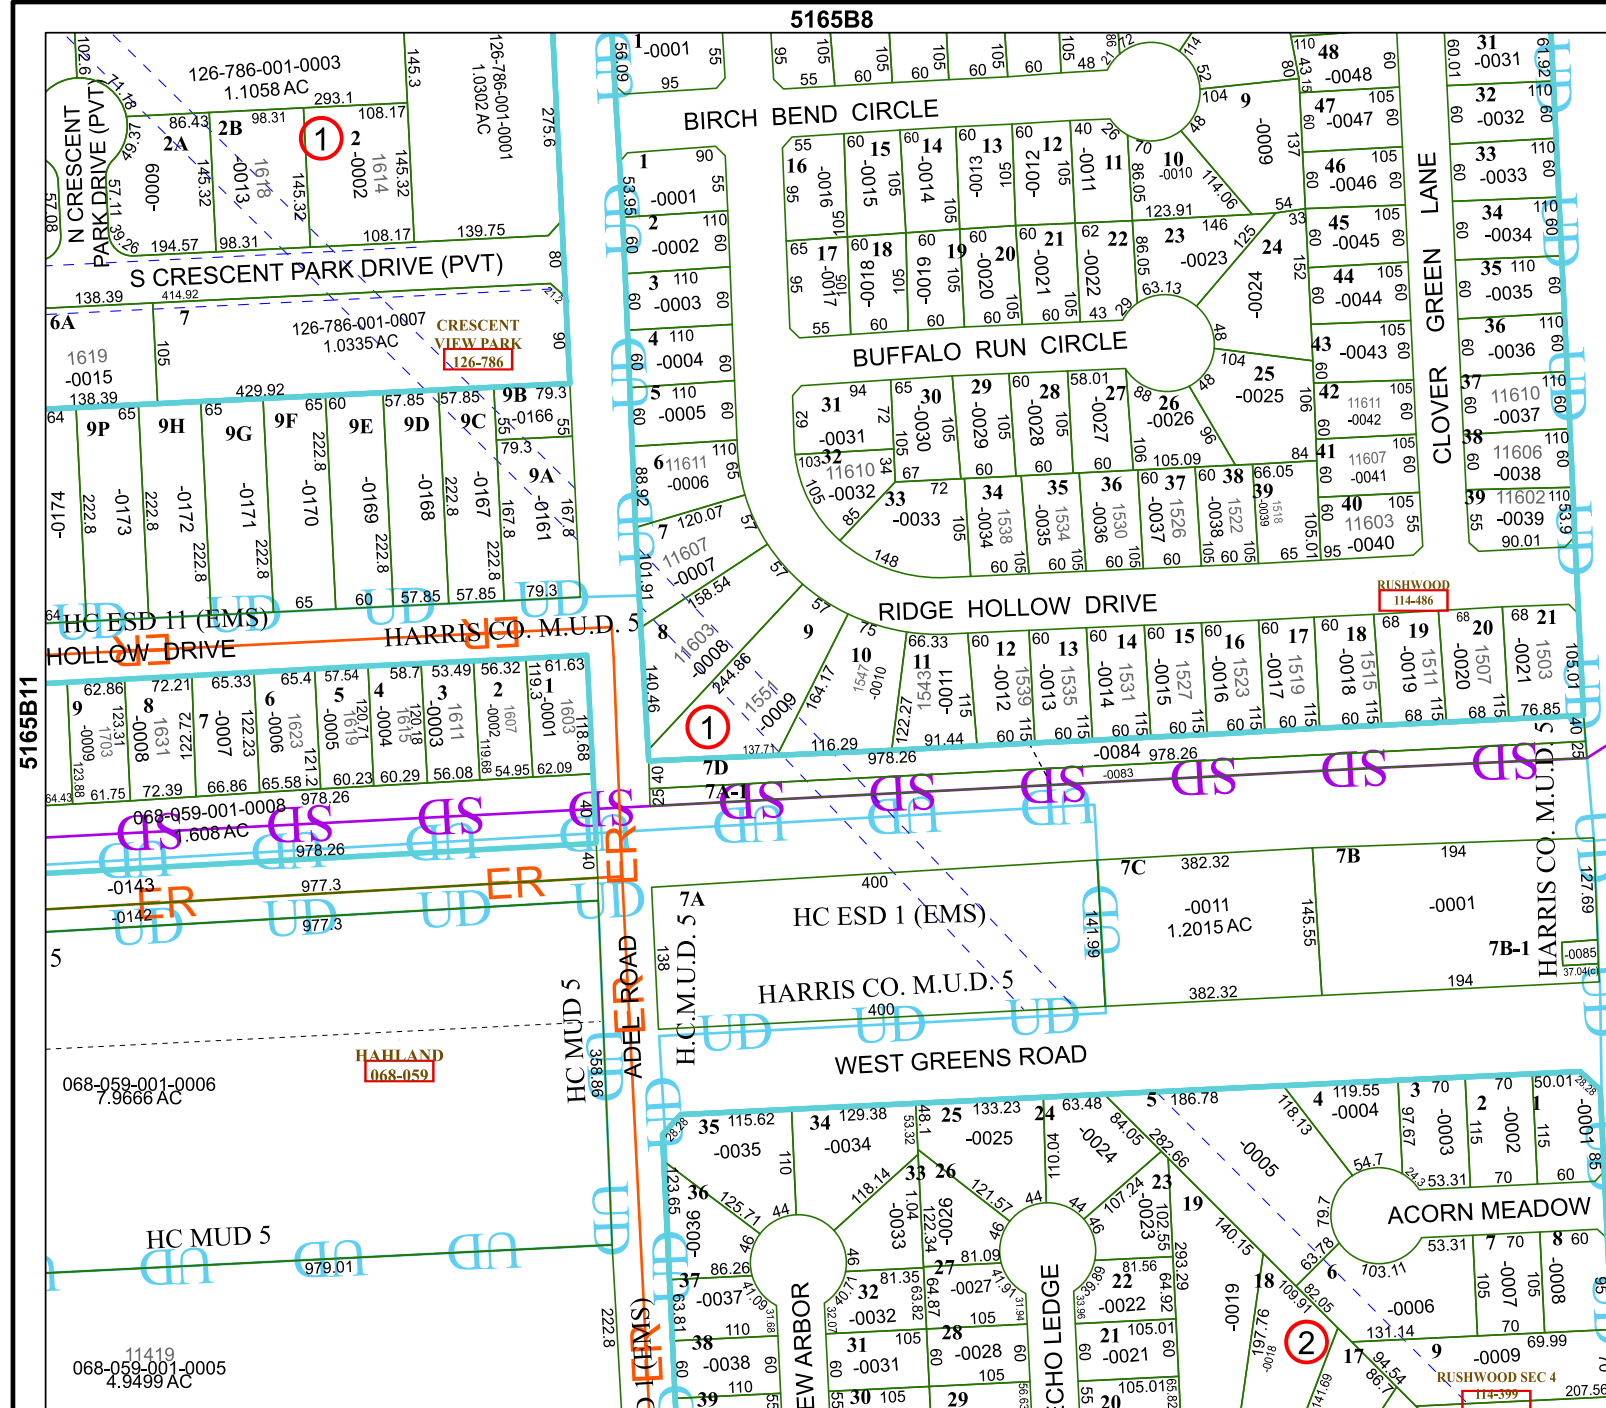

Harris Central Appraisal District

0 45 90 180 Feet

PUBLICATION DATE: 1/6/2023

Geospatial or map data maintained by the Harris Central Appraisal District is for informational purposes and may not have been prepared for or be suitable for legal, engineering, or surveying purposes. It does not represent an on-the-ground survey and only represents the approximate location of property boundaries.

MAP LOCATION

FACET 5165B12

6	7	8	5	6
10	11	12	9	10
2	3	4	1	2

5165B8

BIRCH BEND CIRCLE

BUFFALO RUN CIRCLE

RIDGE HOLLOW DRIVE

WEST GREENS ROAD

ACORN MEADOW

5165D4

5165B11

5295A

5165B12

5165B13

5165B14

5165B15

5165B16

5165B17

5165B18

5165B19

5165B20

5165B21

5165B22

5165B23

5165B24

5165B25

5165B26

5165B27

5165B28

5165B29

5165B30

5165B31

5165B32

5165B33

5165B34

5165B35

5165B36

5165B37

5165B38

5165B39

5165B40

5165B41

5165B42

5165B43

5165B44

5165B45

5165B46

5165B47

5165B48

5165B49

5165B50

5165B51

5165B52

5165B53

5165B54

5165B55

5165B56

5165B57

5165B58

5165B59

5165B60

5165B61

5165B62

5165B63

5165B64

5165B65

5165B66

5165B67

5165B68

5165B69

5165B70

5165B71

5165B72

5165B73

5165B74

5165B75

5165B76

5165B77

5165B78

5165B79

5165B80

5165B81

5165B82

5165B83

5165B84

5165B85

5165B86

5165B87

5165B88

5165B89

5165B90

5165B91

5165B92

5165B93

5165B94

5165B95

5165B96

5165B97

5165B98

5165B99

5165B100

5165B101

5165B102

5165B103

5165B104

5165B105

5165B106

5165B107

5165B108

5165B109

5165B110

5165B111

5165B112

5165B113

5165B114

5165B115

5165B116

5165B117

5165B118

5165B119

5165B120

5165B121

5165B122

5165B123

5165B124

5165B125

5165B126

5165B127

5165B128

5165B129

5165B130

5165B131

5165B132

5165B133

5165B134

5165B135

5165B136

5165B137

5165B138

5165B139

5165B140

5165B141

5165B142

5165B143

5165B144

5165B145

5165B146

5165B147

5165B148

5165B149

5165B150

5165B151

5165B152

5165B153

5165B154

5165B155

5165B156

5165B157

5165B158

5165B159

5165B160

5165B161

5165B162

5165B163

5165B164

5165B165

5165B166

5165B167

5165B168

5165B169

5165B170

5165B171

5165B172

5165B173

5165B174

5165B175

5165B176

5165B177

5165B178

5165B179

5165B180

5165B181

5165B182

5165B183

5165B184

5165B185

5165B186

5165B187

5165B188

5165B189

5165B190

5165B191

5165B192

5165B193

5165B194

5165B195

5165B196

5165B197

5165B198

5165B199

5165B200

5165B201

5165B202

5165B203

5165B204

5165B205

5165B206

5165B207

5165B208

5165B209

5165B210

5165B211

5165B212

5165B213

5165B214

5165B215

5165B216

5165B217

5165B218

5165B219

5165B220

5165B221

5165B222

5165B223

5165B224

5165B225

5165B226

5165B227

5165B228

5165B229

5165B230

5165B231

5165B232

5165B233

5165B234

5165B235

5165B236

5165B237

5165B238

5165B239

5165B240

5165B241

5165B242

5165B243

5165B244

5165B245

5165B246

5165B247

5165B248

5165B249

5165B250

5165B251

5165B252

5165B253

5165B254

5165B255

5165B256

5165B257

5165B258

5165B259

5165B260

5165B261

5165B262

5165B263