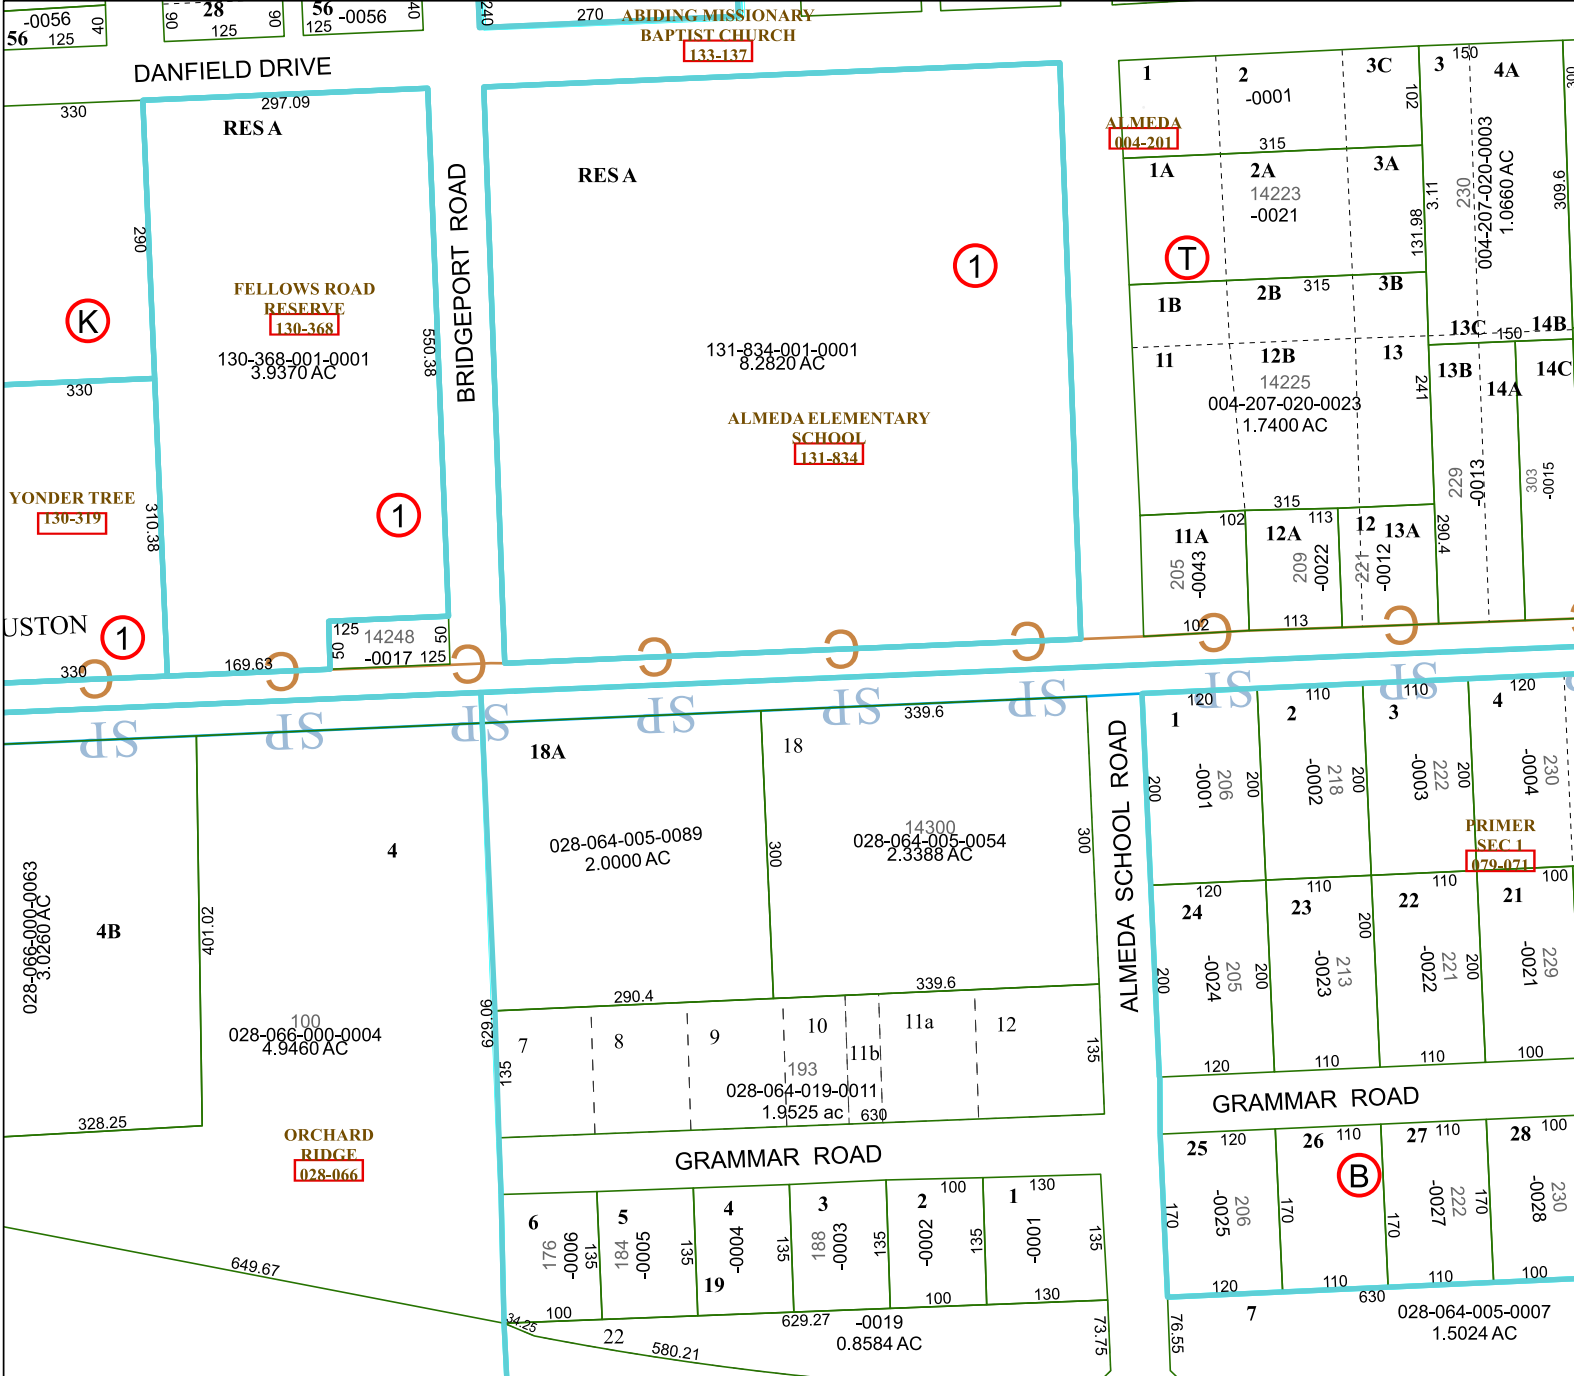

5250B4

5250B12

Harris Central Appraisal District

PUBLICATION DATE:
12/30/2023

Geospatial or map data maintained by the Harris Central Appraisal District is for informational purposes and may not have been prepared for or be suitable for legal, engineering, or surveying purposes. It does not represent an on-the-ground survey and only represents the approximate location of property boundaries.

MAP LOCATION

FACET 5250B8

2	3	4	1	2
6	7	8	5	6
10	11	12	9	10

5250B7

5350A5