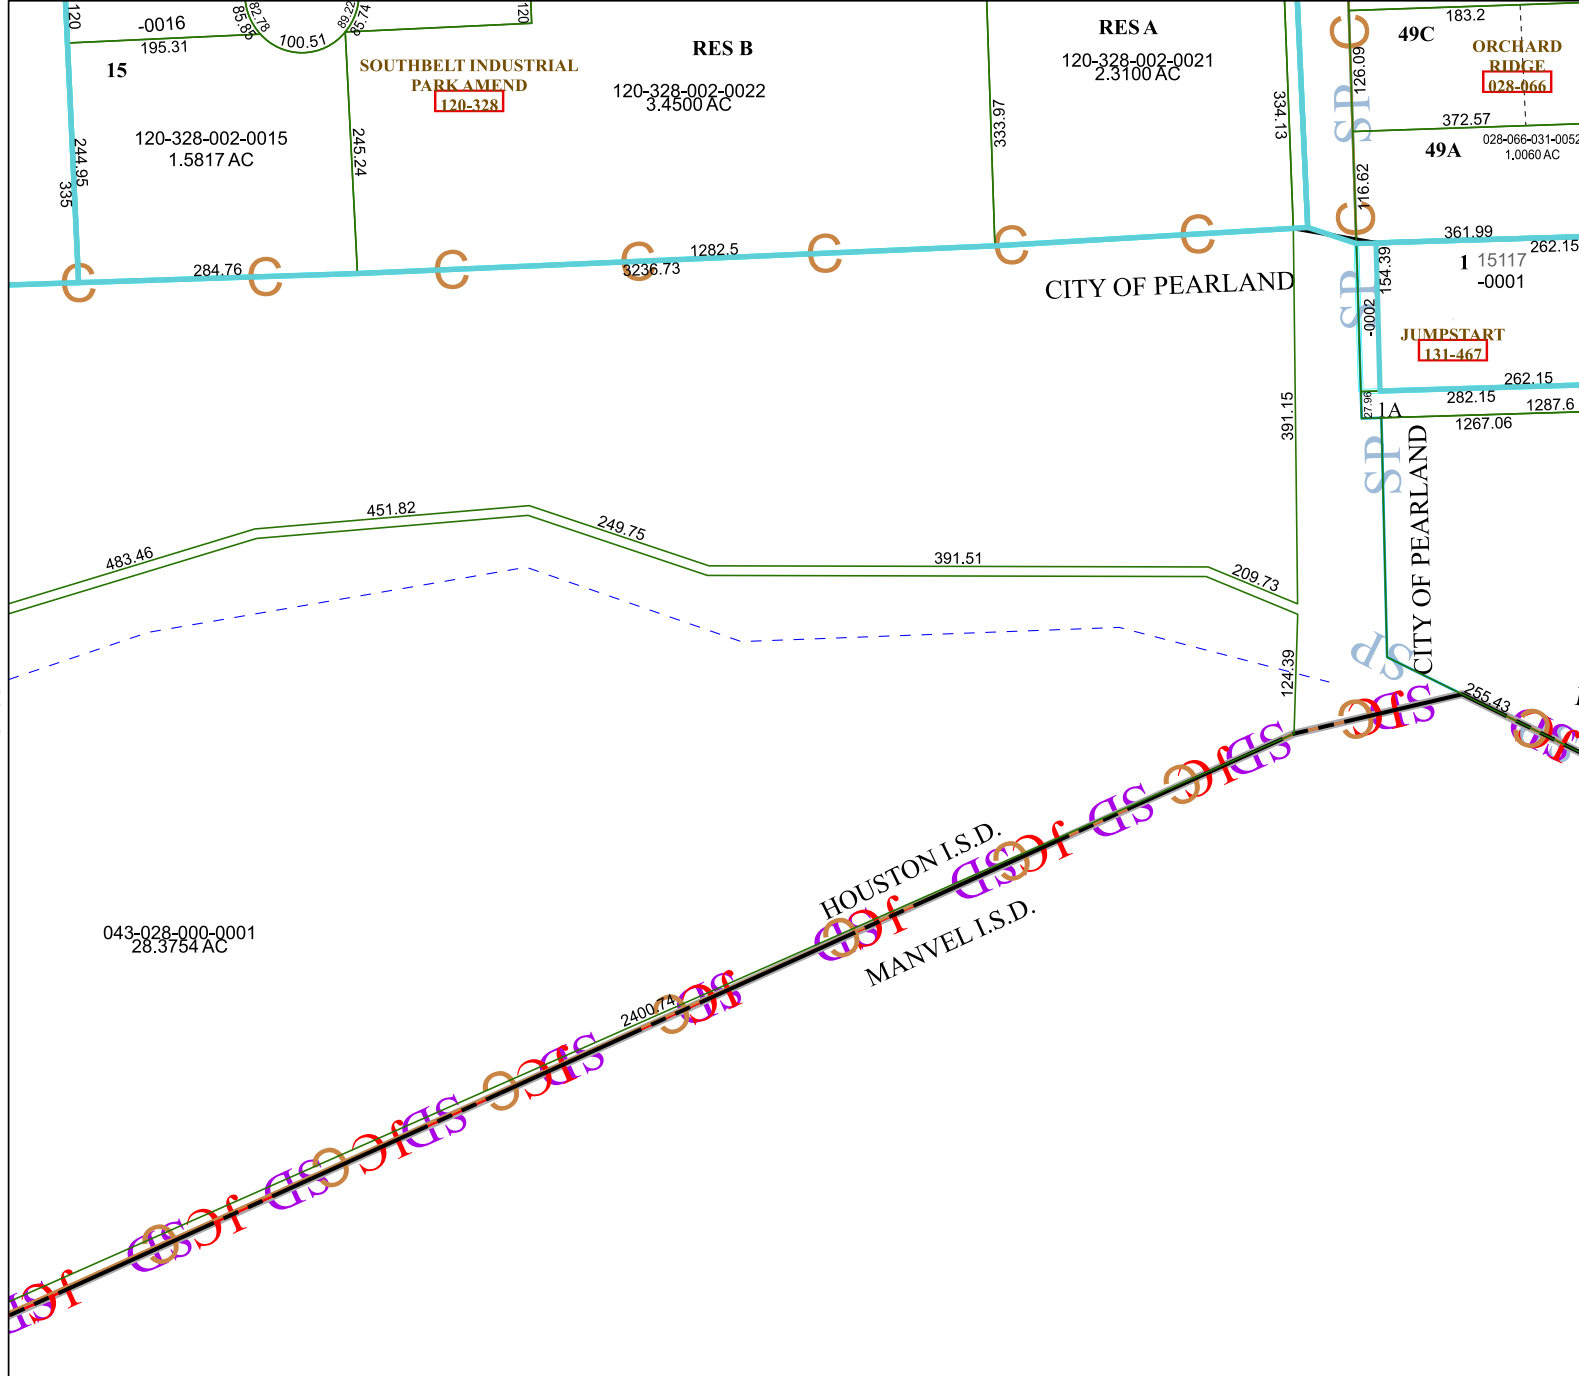

5250D8

5249B4

Harris Central Appraisal District

PUBLICATION DATE:
1/6/2023

Geospatial or map data maintained by the Harris Central Appraisal District is for informational purposes and may not have been prepared for or be suitable for legal, engineering, or surveying purposes. It does not represent an on-the-ground survey and only represents the approximate location of property boundaries.

MAP LOCATION

FACET

5250D12

6	7	8	5	6
10	11	12	9	10
2	3	4		