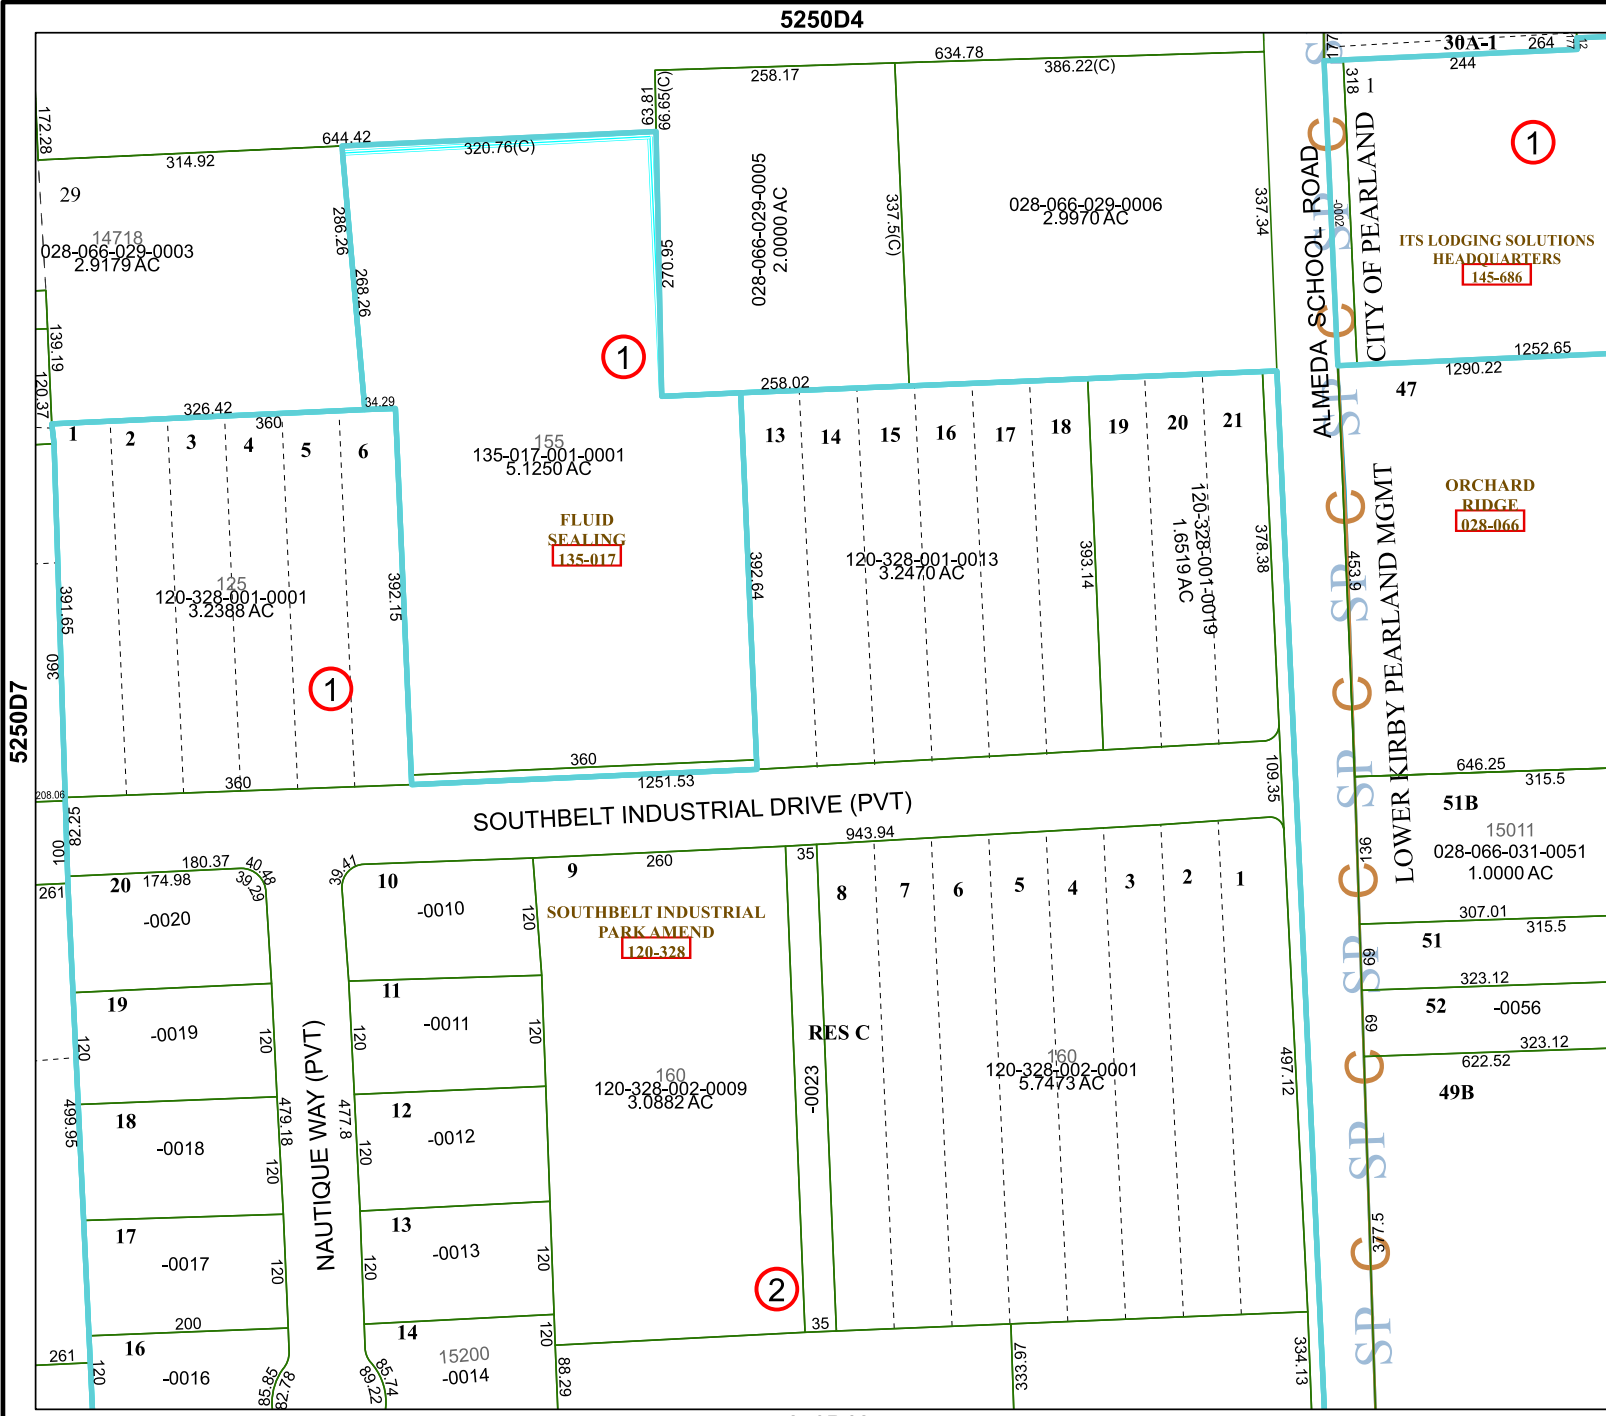

5250D4

5250D12

Harris Central Appraisal District

PUBLICATION DATE:
12/30/2023

Geospatial or map data maintained by the Harris Central Appraisal District is for informational purposes and may not have been prepared for or be suitable for legal, engineering, or surveying purposes. It does not represent an on-the-ground survey and only represents the approximate location of property boundaries.

MAP LOCATION

FACET 5250D8

2	3	4	1	2
6	7	8	5	6
10	11	12	9	10

5350C5

1

1

1

2