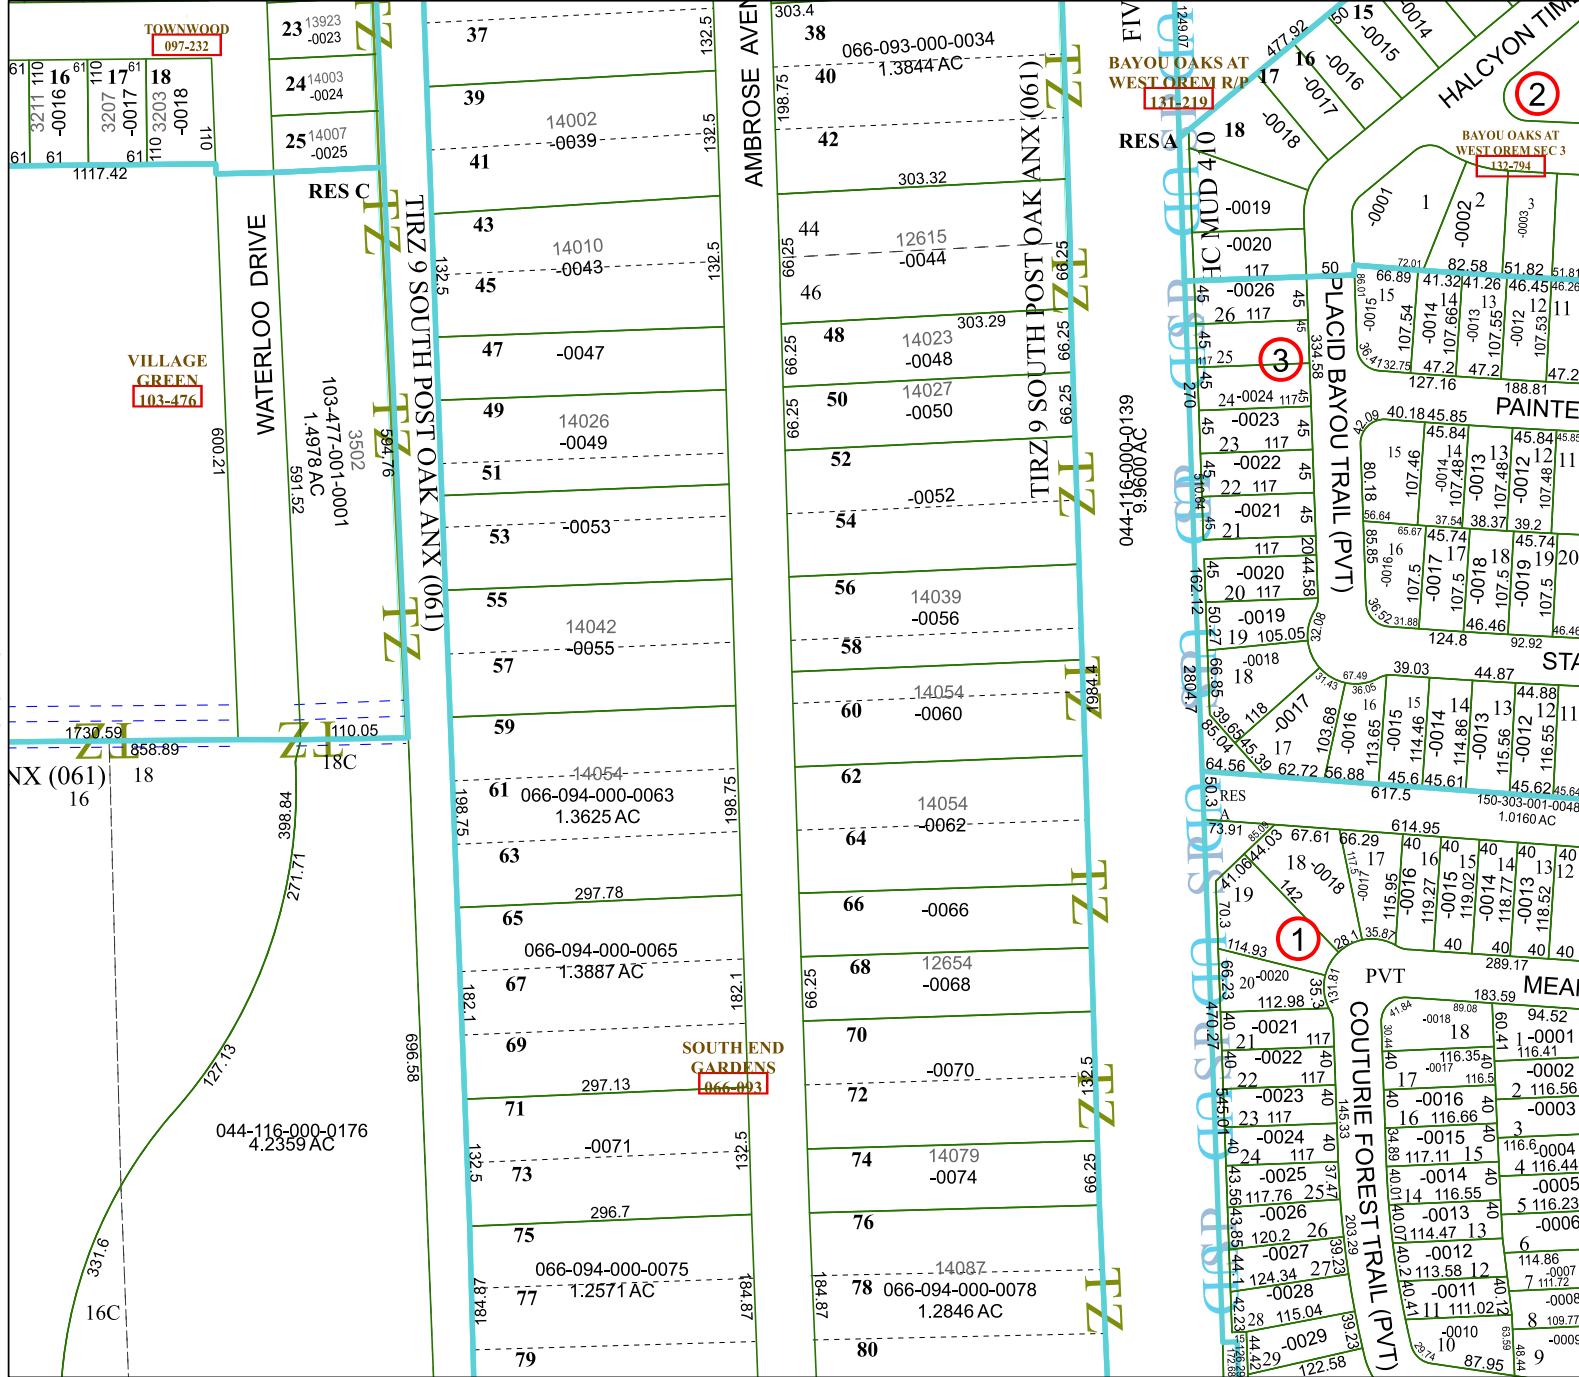

5251B3

5251B11

# Harris Central Appraisal District

0 45 90 180 Feet

PUBLICATION DATE: 12/30/2023

Geospatial or map data maintained by the Harris Central Appraisal District is for informational purposes and may not have been prepared for or be suitable for legal, engineering, or surveying purposes. It does not represent an on-the-ground survey and only represents the approximate location of property boundaries.

MAP LOCATION