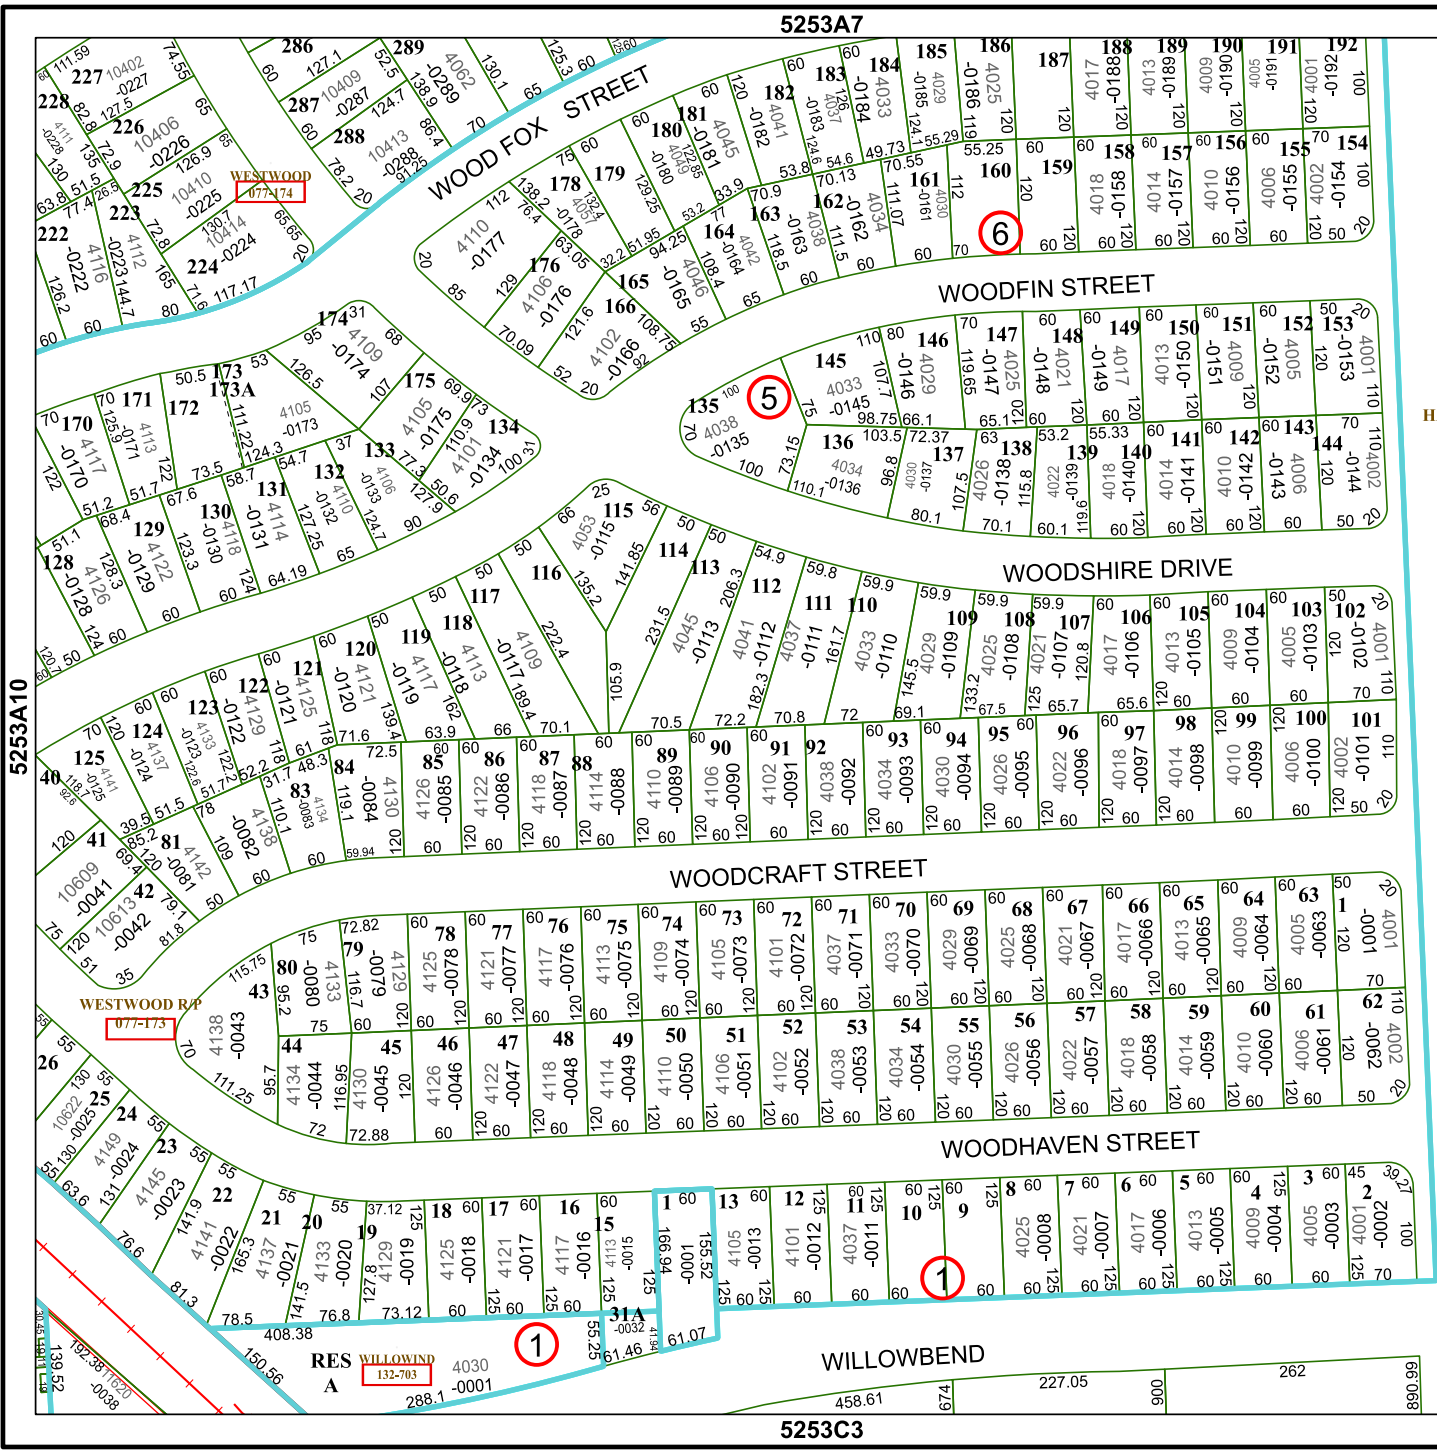

5253A7

5253C3

WESTWOOD
077-174

RES WILLOWND
A 132-703

Harris Central Appraisal District

PUBLICATION DATE: 12/30/2023

Geospatial or map data maintained by the Harris Central Appraisal District is for informational purposes and may not have been prepared for or be suitable for legal, engineering, or surveying purposes. It does not represent an on-the-ground survey and only represents the approximate location of property boundaries.

MAP LOCATION

FACET 5253A11

5	6	7	8	5
9	10	11	12	9
1	2	3	4	1