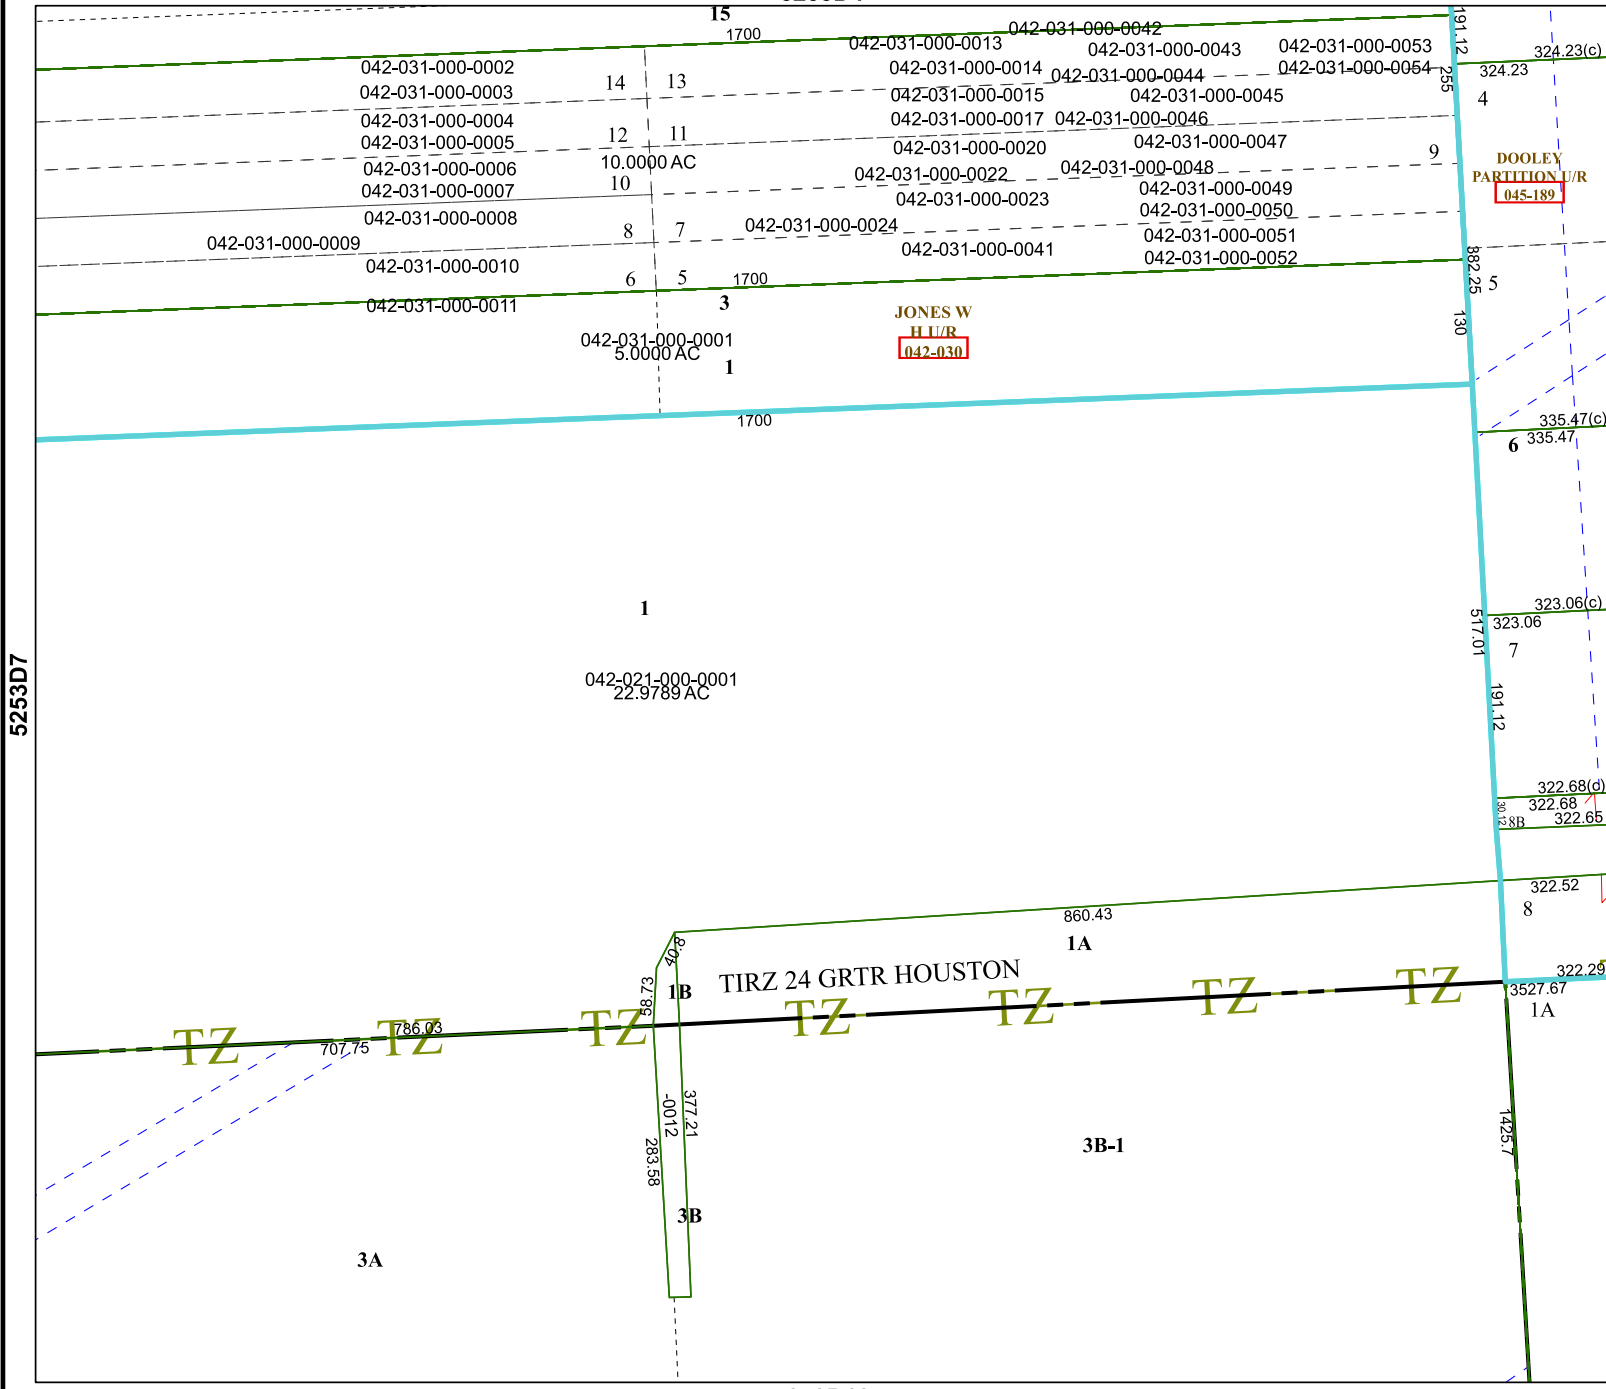

5253D4

Harris Central Appraisal District

PUBLICATION DATE: 4/8/2024

Geospatial or map data maintained by the Harris Central Appraisal District is for informational purposes and may not have been prepared for or be suitable for legal, engineering, or surveying purposes. It does not represent an on-the-ground survey and only represents the approximate location of property boundaries.

MAP LOCATION

FACET 5253D8

2	3	4	1	2
6	7	8	5	6
10	11	12	9	10

5253D12

5253D7

5353C5