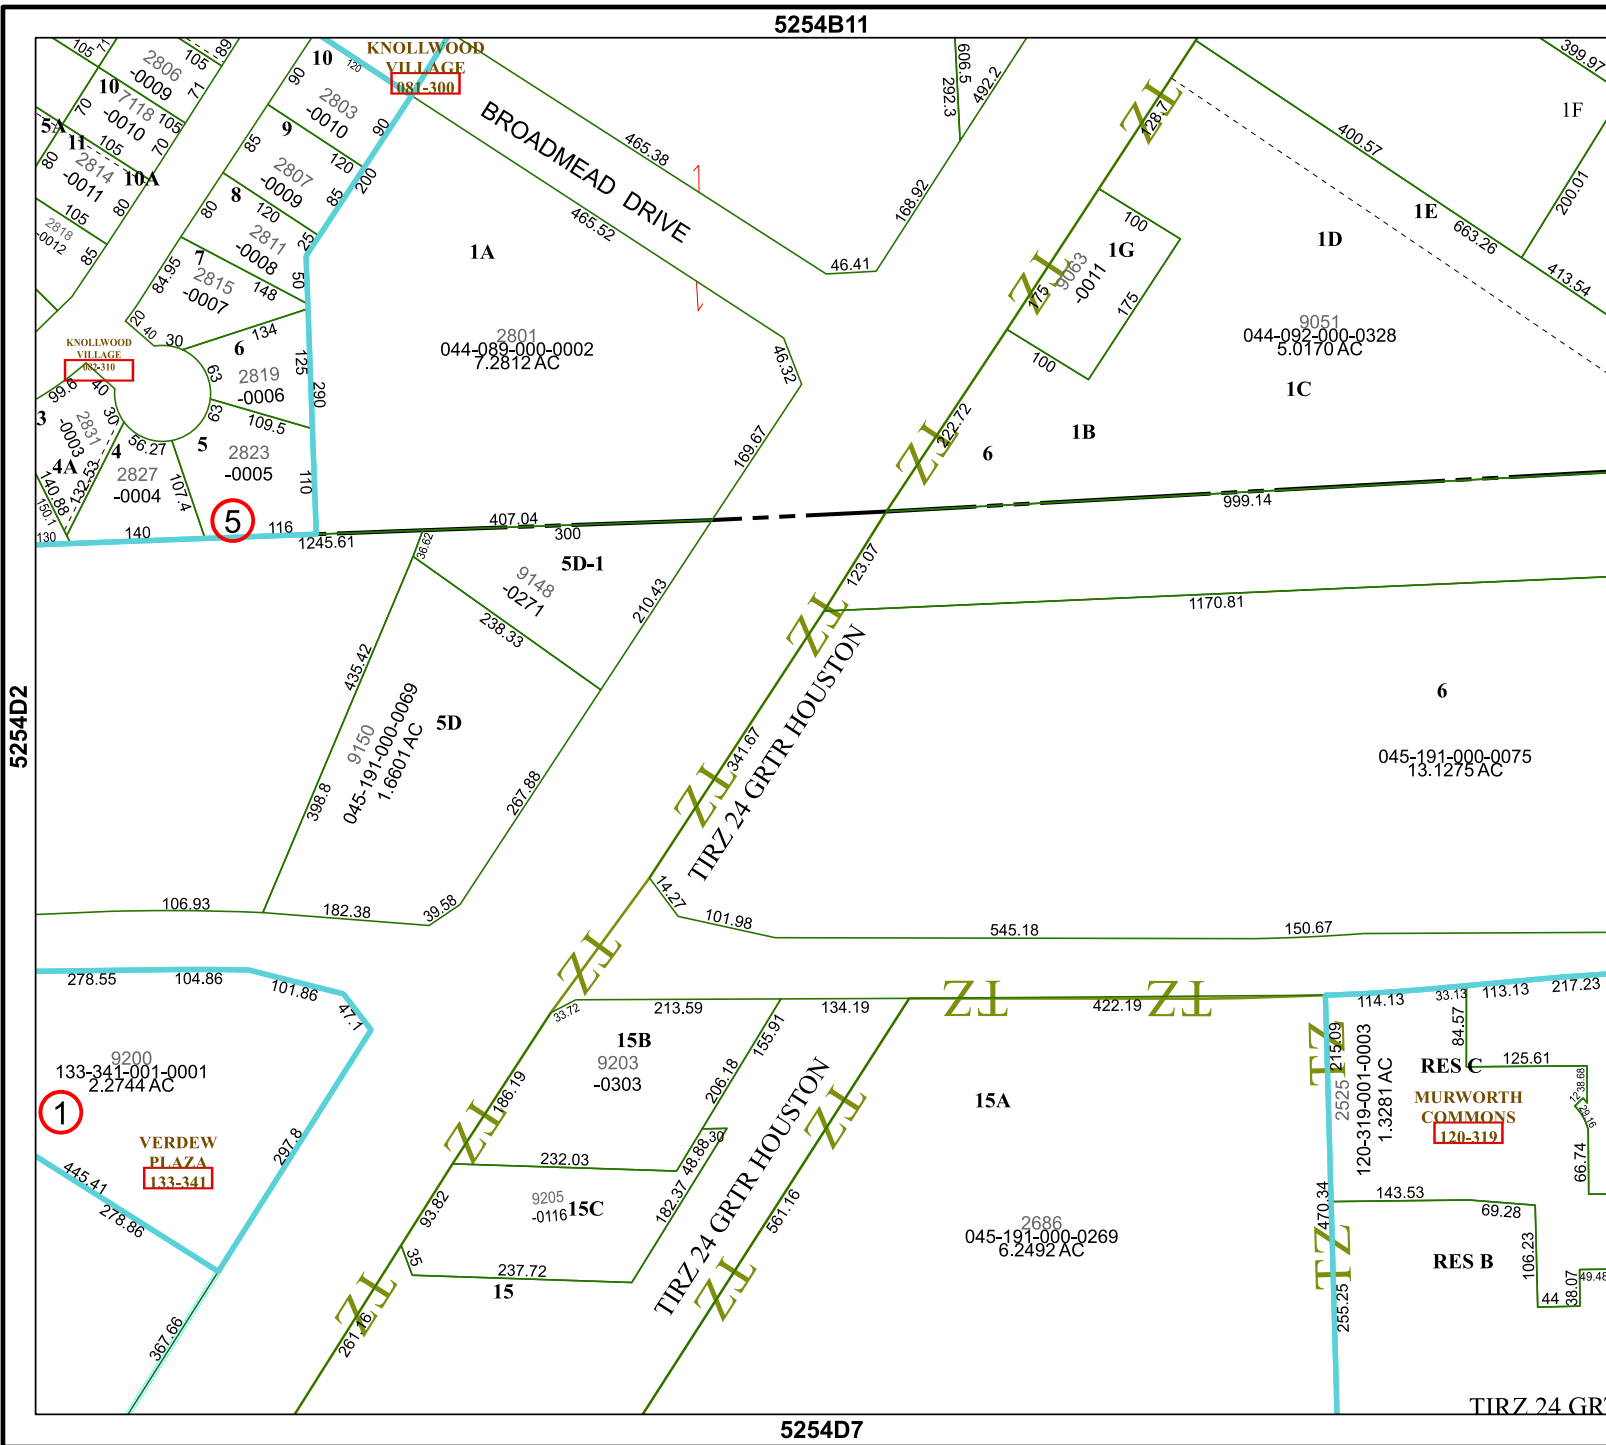

5254B11

5254D7

Harris Central Appraisal District

PUBLICATION DATE:
1/6/2023

Geospatial or map data maintained by the Harris Central Appraisal District is for informational purposes and may not have been prepared for or be suitable for legal, engineering, or surveying purposes. It does not represent an on-the-ground survey and only represents the approximate location of property boundaries.

MAP LOCATION

FACET 5254D3

9	10	11	12	9
1	2	3	4	1
5	6	7	8	5