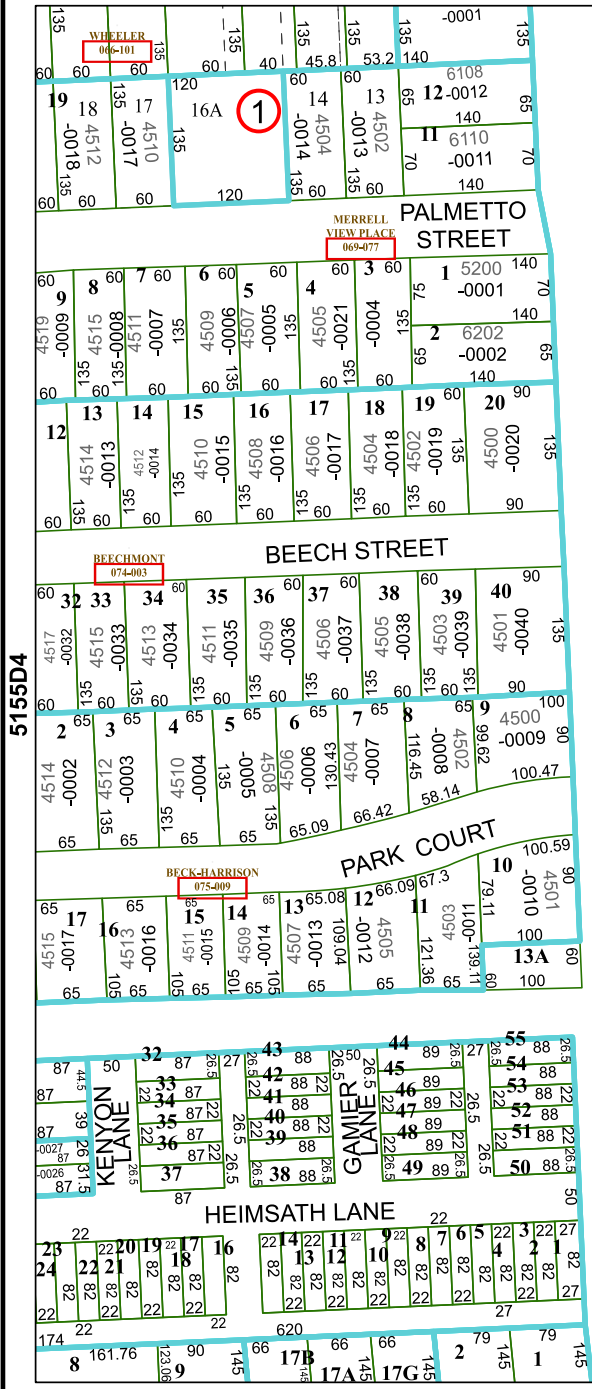

5255A9

5255C5

# Harris Central Appraisal District

PUBLICATION DATE: 1/6/2023

Geospatial or map data maintained by the Harris Central Appraisal District is for informational purposes and may not have been prepared for or be suitable for legal, engineering, or surveying purposes. It does not represent an on-the-ground survey and only represents the approximate location of property boundaries.

MAP LOCATION

## FACET 5255C1

11	12	9	10	11
3	4	1	2	3
7	8	5	6	7