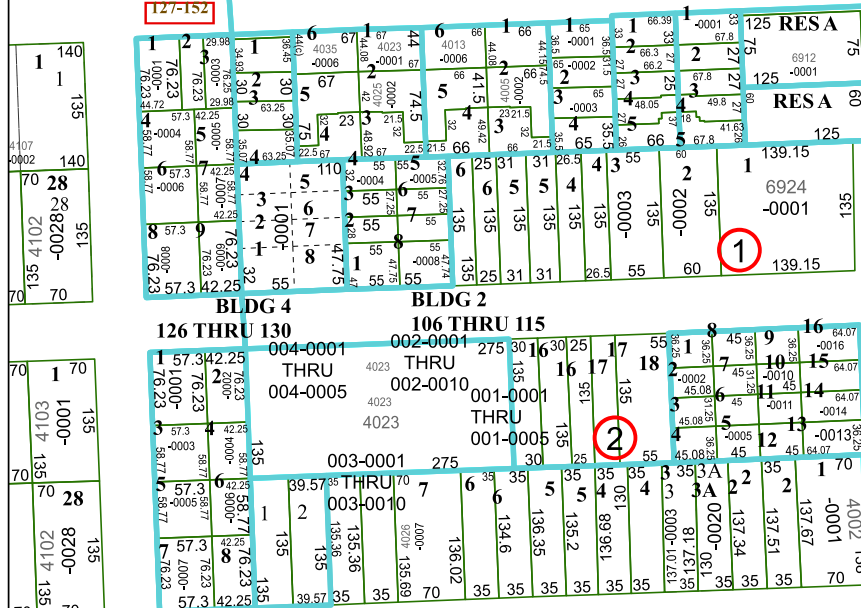

5255C7

AYRSHIRE ADDITION

127-152

RESA

126-425-001-0001
17.8960 AC

PERSHING
MIDDLE SCHOOL
126-425

5254A3

STELLA LINK ROAD

STELLA LINK
CAMPUS PARK
121-766

Harris Central Appraisal District

0 45 90 180 Feet

PUBLICATION DATE:
12/30/2023

Geospatial or map data maintained by the Harris Central Appraisal District is for informational purposes and may not have been prepared for or be suitable for legal, engineering, or surveying purposes. It does not represent an on-the-ground survey and only represents the approximate location of property boundaries.

MAP LOCATION

FACET 5255C11

5	6	7	8	5
9	10	11	12	9
1	2	3	4	1

5255C10

ACADEMY STREET

AYRSHIRE SEC 3
073-004

RESA2