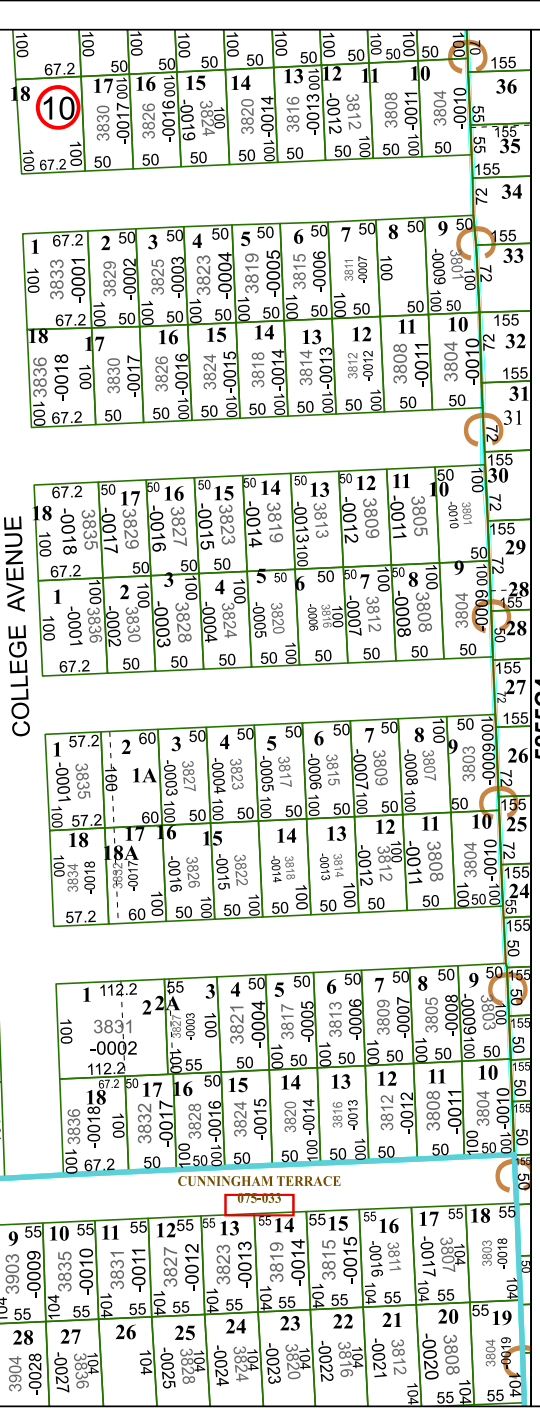

5255C2

# Harris Central Appraisal District

PUBLICATION DATE:  
5/21/2024

Geospatial or map data maintained by the Harris Central Appraisal District is for informational purposes and may not have been prepared for or be suitable for legal, engineering, or surveying purposes. It does not represent an on-the-ground survey and only represents the approximate location of property boundaries.

MAP LOCATION

## FACET 5255C3

125

120

5255C7