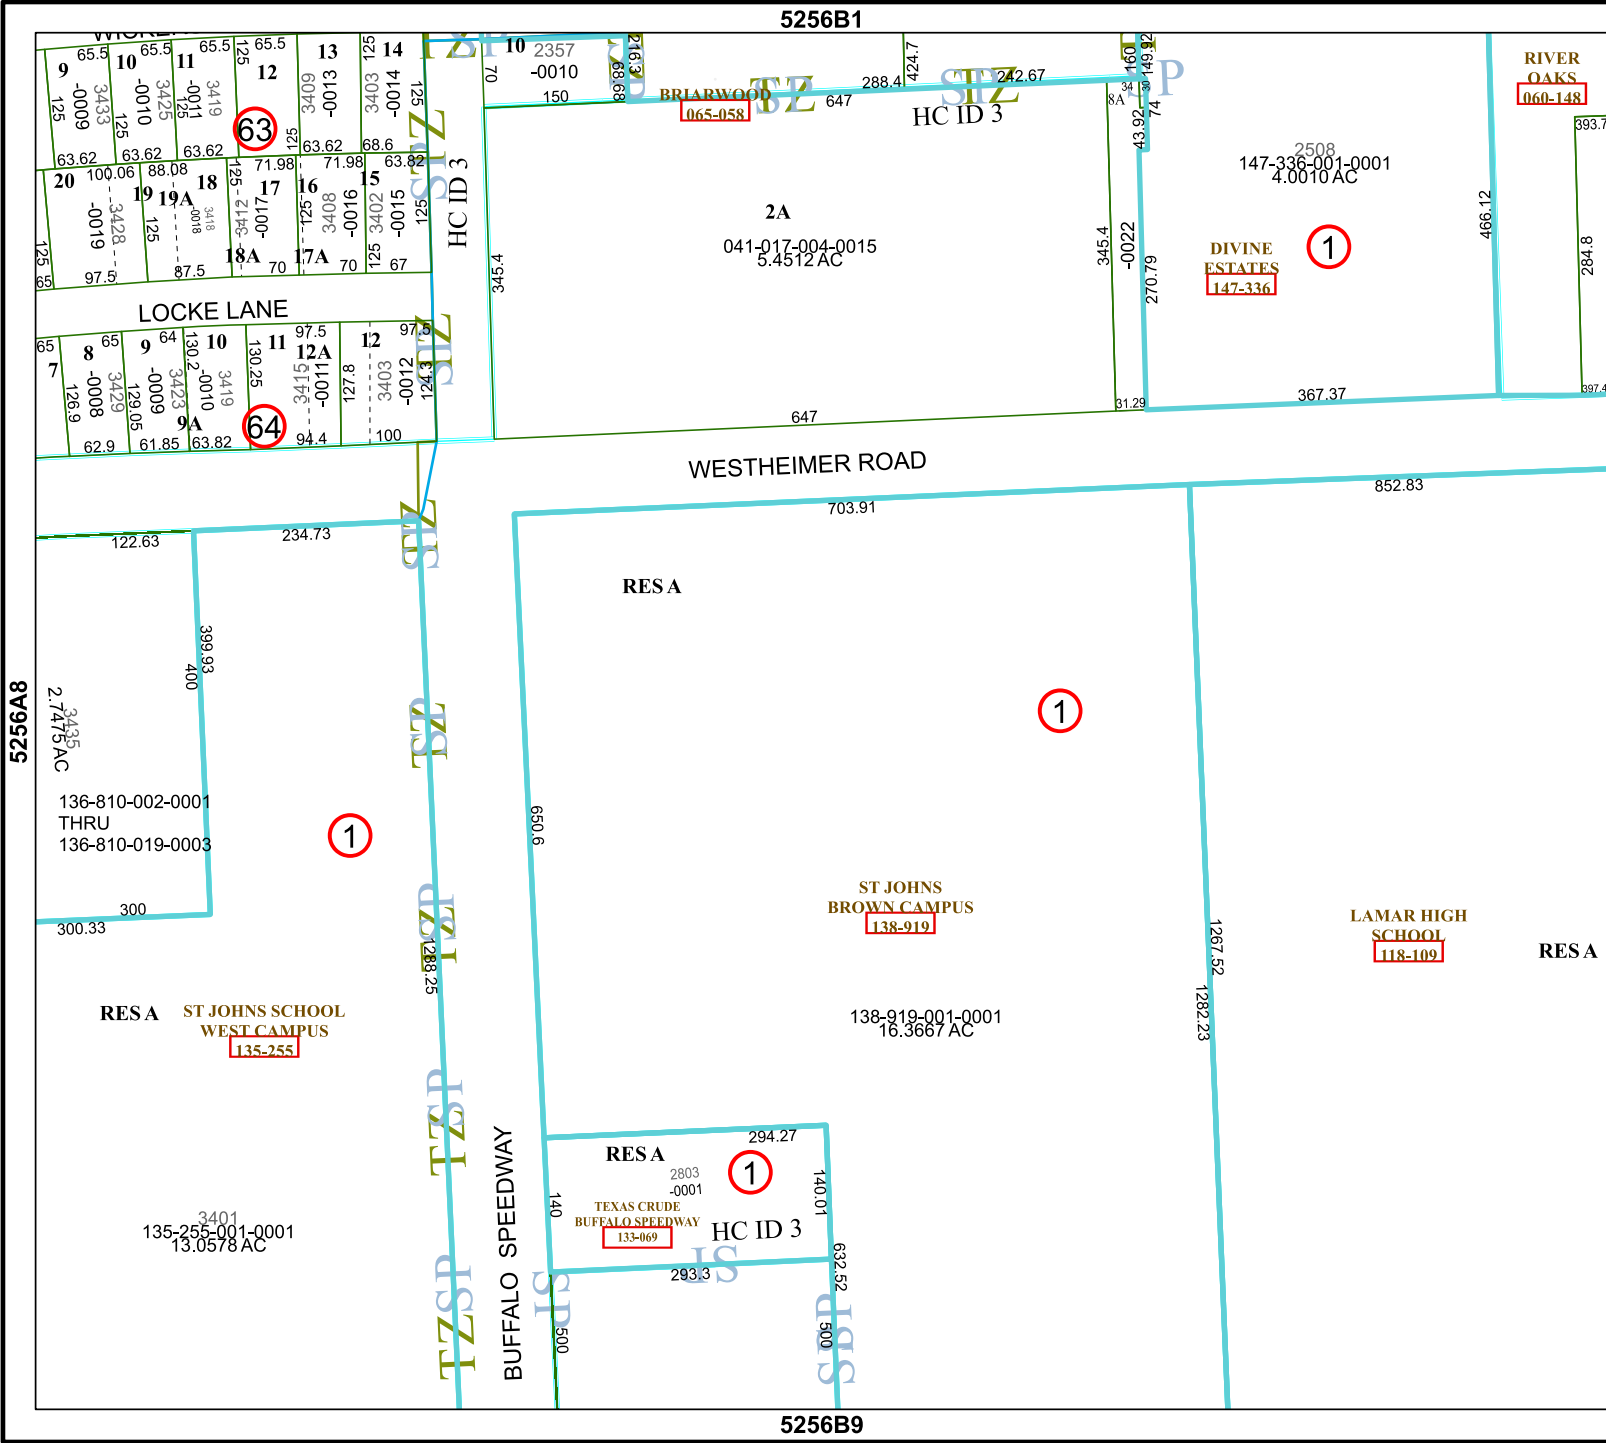

5256B1

5256B9

Harris Central Appraisal District

PUBLICATION DATE:
4/8/2024

Geospatial or map data maintained by the Harris Central Appraisal District is for informational purposes and may not have been prepared for or be suitable for legal, engineering, or surveying purposes. It does not represent an on-the-ground survey and only represents the approximate location of property boundaries.

MAP LOCATION

FACET 5256B5

3	4	1	2	3
7	8	5	6	7
11	12	9	10	11