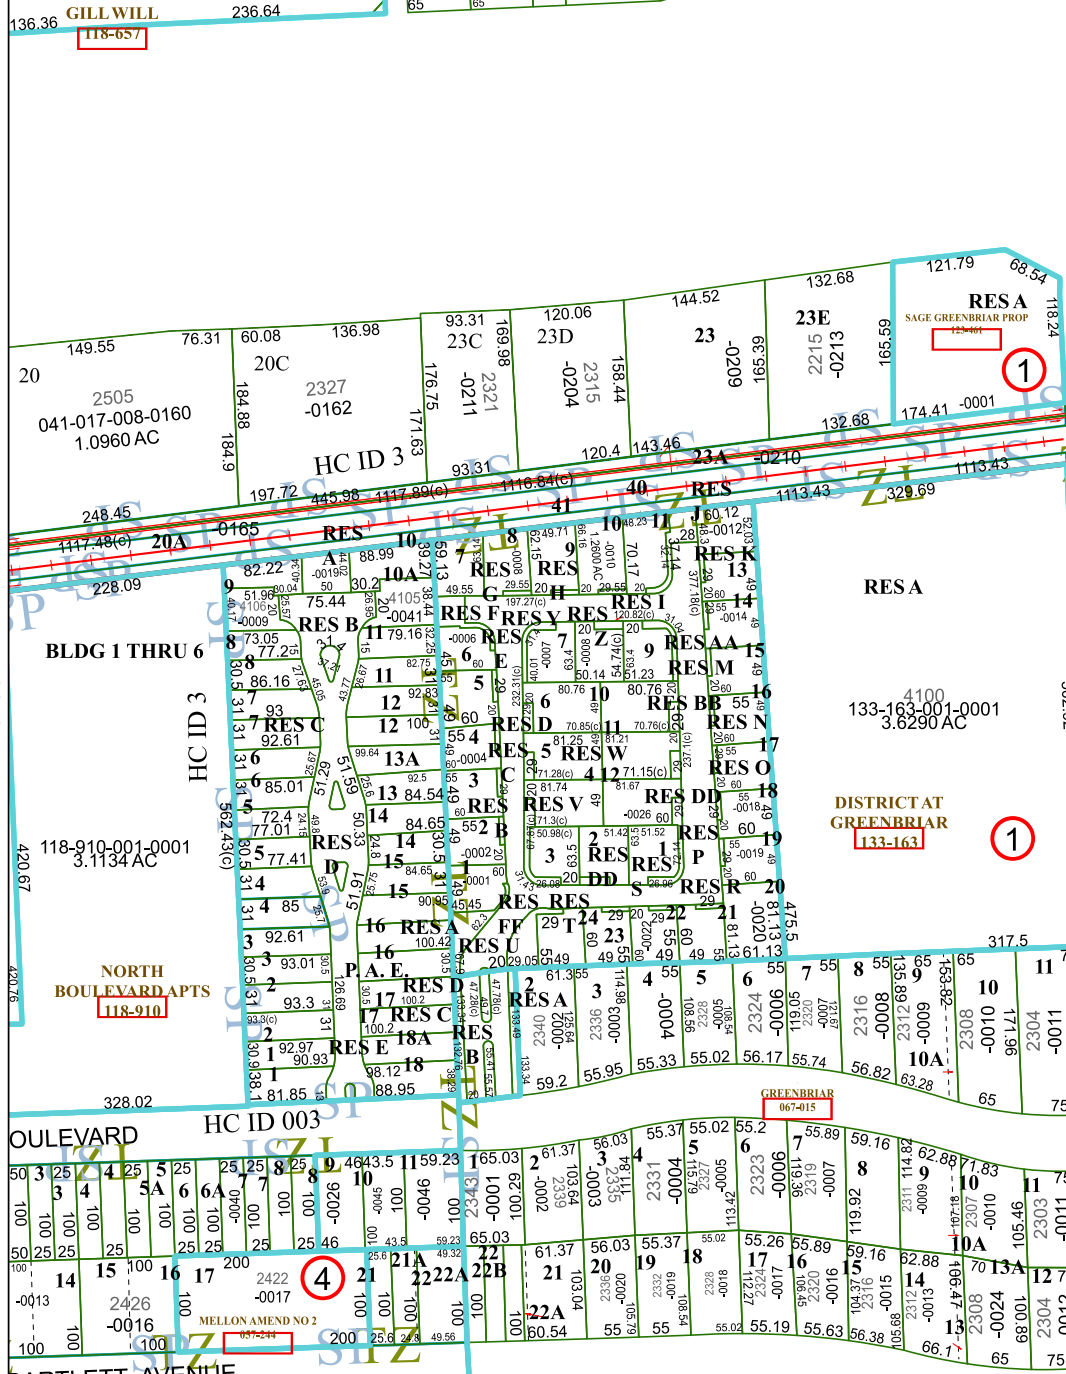

5256D4

5256D12

# Harris Central Appraisal District

PUBLICATION DATE: 3/13/2023

Geospatial or map data maintained by the Harris Central Appraisal District is for informational purposes and may not have been prepared for or be suitable for legal, engineering, or surveying purposes. It does not represent an on-the-ground survey and only represents the approximate location of property boundaries.

MAP LOCATION

## FACET 5256D8

2	3	4	5	6
6	7	8	9	10
10	11	12	13	14