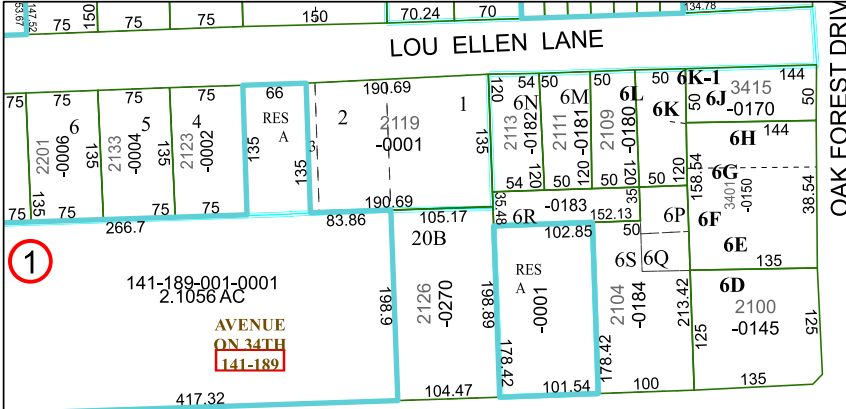

5260C11

5259A2

5259A7

Harris Central Appraisal District

PUBLICATION DATE:
4/8/2024

Geospatial or map data maintained by the Harris Central Appraisal District is for informational purposes and may not have been prepared for or be suitable for legal, engineering, or surveying purposes. It does not represent an on-the-ground survey and only represents the approximate location of property boundaries.

MAP LOCATION

FACET 5259A3

9	10	11	12	9
1	2	3	4	1
5	6	7	8	5