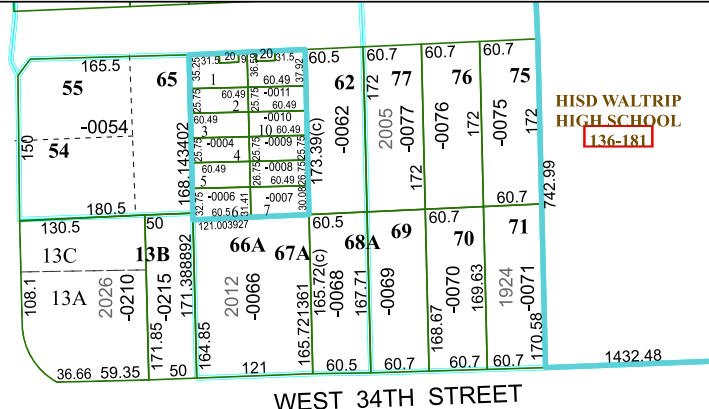

5260C11

5259A2

5259A7

Harris Central Appraisal District

PUBLICATION DATE:
4/8/2024

Geospatial or map data maintained by the Harris Central Appraisal District is for informational purposes and may not have been prepared for or be suitable for legal, engineering, or surveying purposes. It does not represent an on-the-ground survey and only represents the approximate location of property boundaries.

MAP LOCATION

FACET 5259A3

9	10	11	12	9
1	2	3	4	1
5	6	7	8	5