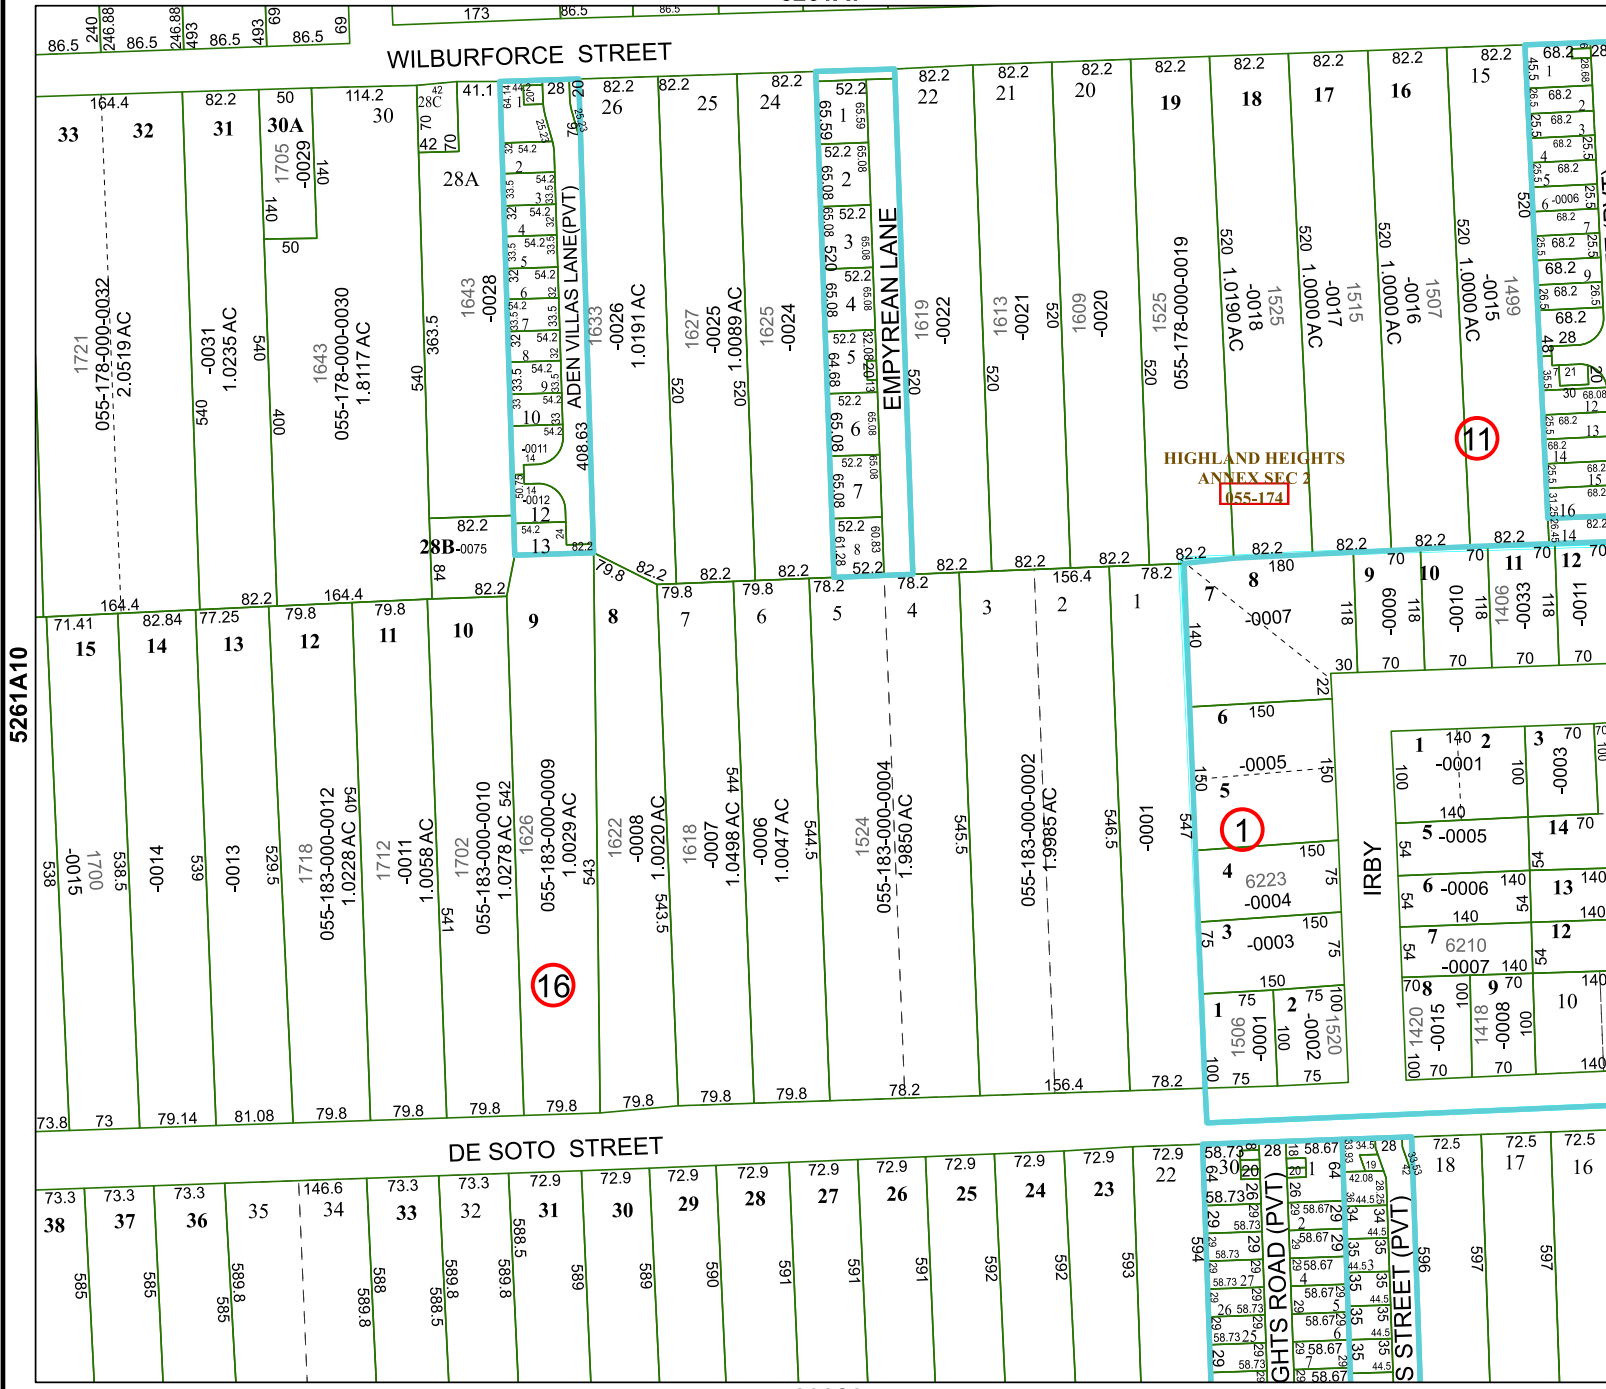

5261A7

WILBURFORCE STREET

5261C3

DE SOTO STREET

Harris Central Appraisal District

PUBLICATION DATE:
5/6/2024

Geospatial or map data maintained by the Harris Central Appraisal District is for informational purposes and may not have been prepared for or be suitable for legal, engineering, or surveying purposes. It does not represent an on-the-ground survey and only represents the approximate location of property boundaries.

MAP LOCATION

FACET 5261A11

5	6	7	8	5
9	10	11	12	9
1	2	3	4	1

5261A10

5261A12