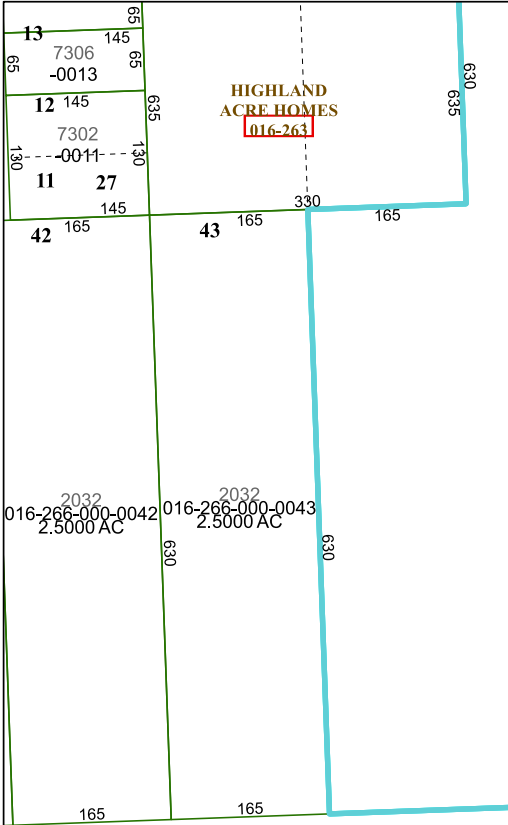

5262C10

1

HIGHLAND ACRE HOMES  
016-263

135-246-001-0001  
16.8414 AC

ALDINE ISD  
DREW ACADEMY  
135-246

779.2

5261A6

# Harris Central Appraisal District

0 45 90 180 Feet

PUBLICATION DATE:  
12/30/2023

Geospatial or map data maintained by the Harris Central Appraisal District is for informational purposes and may not have been prepared for or be suitable for legal, engineering, or surveying purposes. It does not represent an on-the-ground survey and only represents the approximate location of property boundaries.

MAP LOCATION

GARWOOD DRIVE

8

A

138.2

5261A6