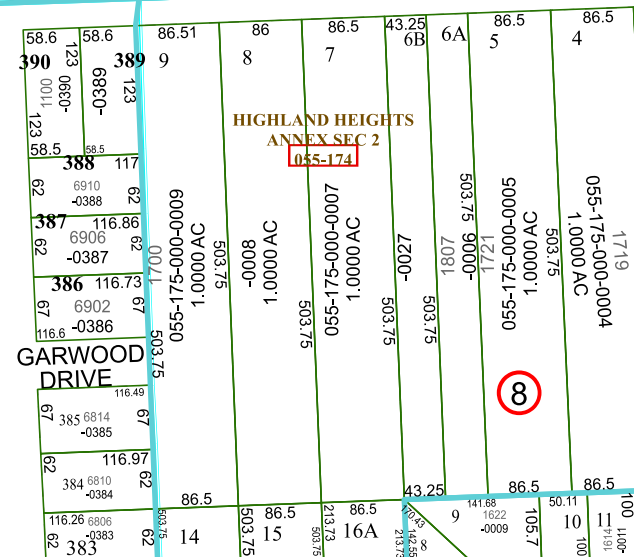

# Harris Central Appraisal District

0 45 90 180 Feet

PUBLICATION DATE:  
12/30/2023

Geospatial or map data maintained by the Harris Central Appraisal District is for informational purposes and may not have been prepared for or be suitable for legal, engineering, or surveying purposes. It does not represent an on-the-ground survey and only represents the approximate location of property boundaries.

MAP LOCATION

## 5261A2

12	9	10	11	12
4	1	2	3	4
8	5	6	7	8

5261A1

5261A3

5261A6

1

RESA  
-0001  
MHMRA OF HARRIS  
130-276

HIGHLAND HEIGHTS  
ANNEX SEC 2  
055-174

GARWOOD DRIVE

8

A

138.2

5261A6