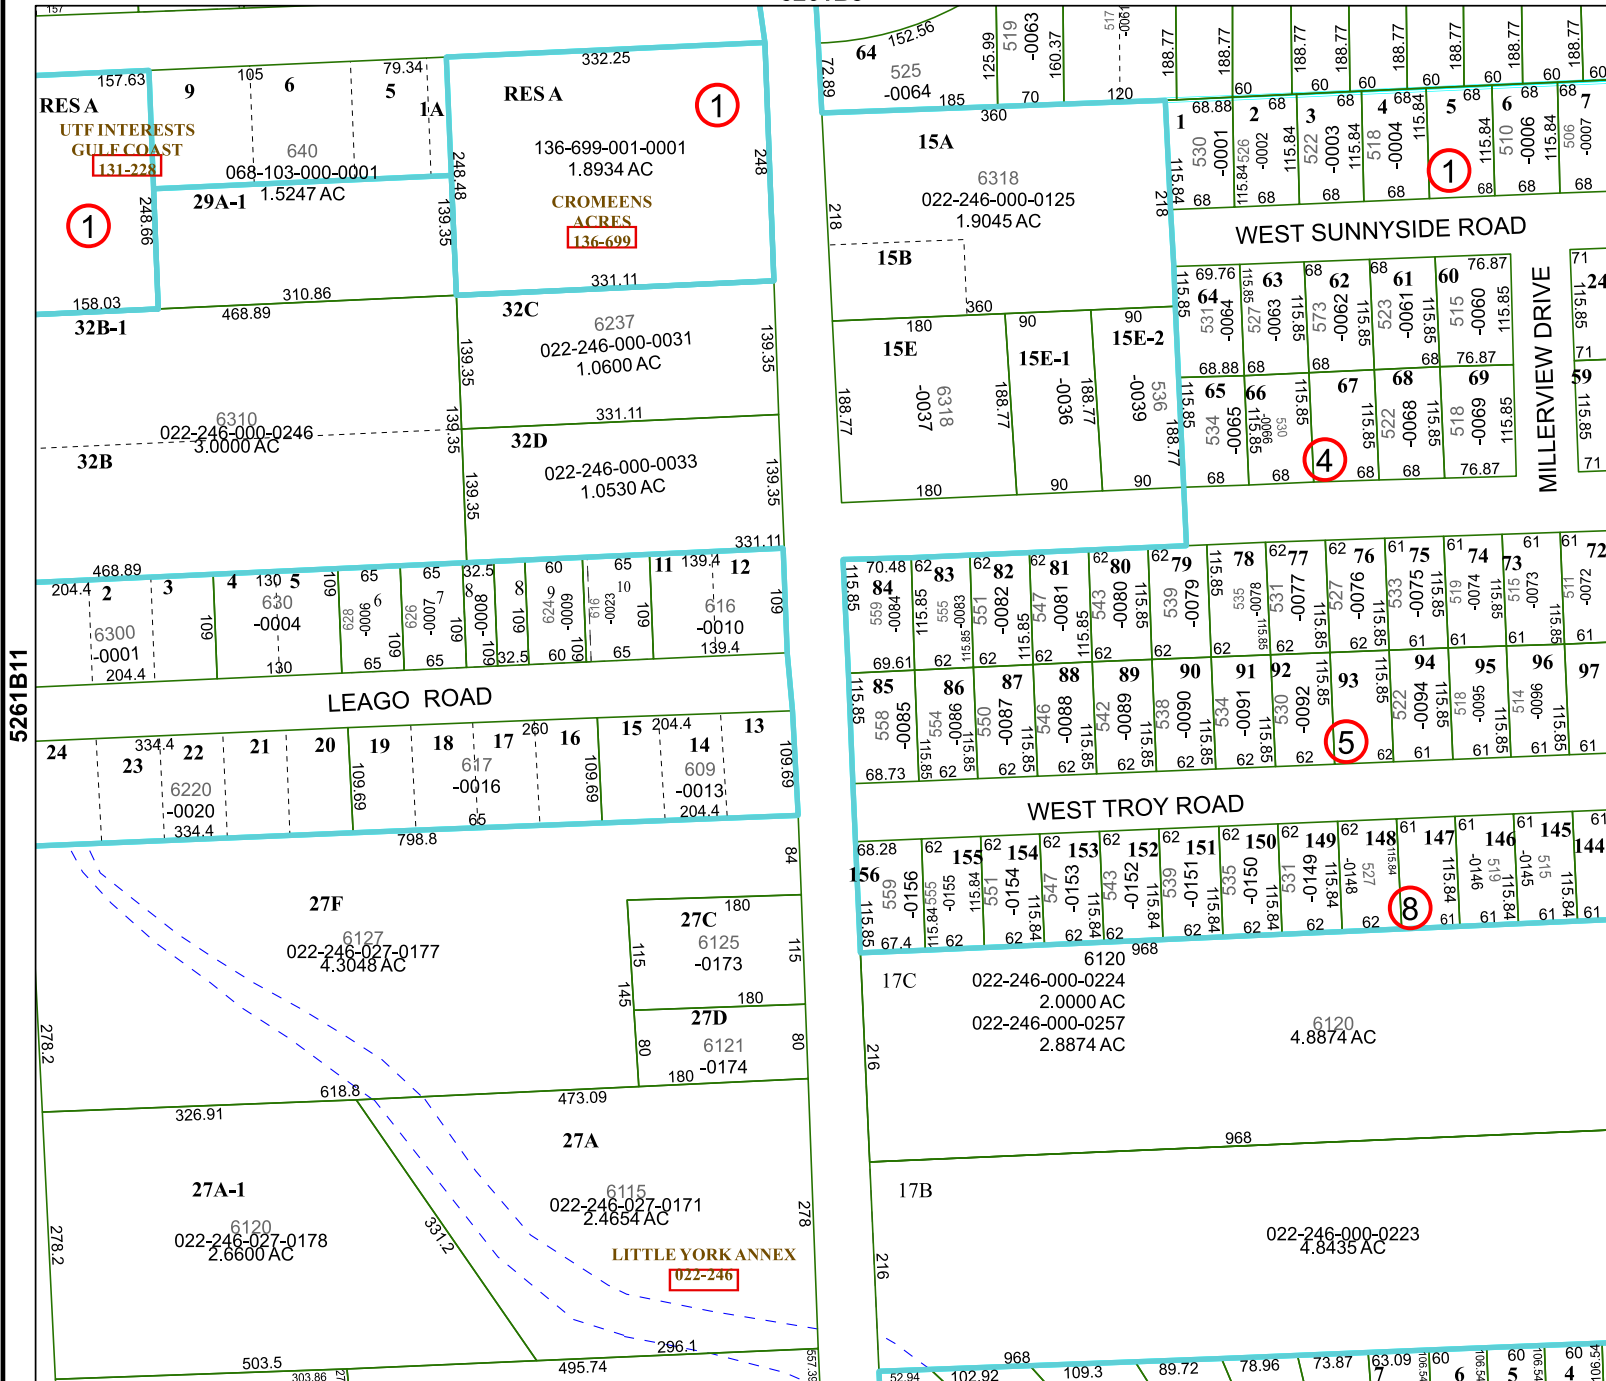

5261B8

5261D4

Harris Central Appraisal District

PUBLICATION DATE: 1/6/2023

Geospatial or map data maintained by the Harris Central Appraisal District is for informational purposes and may not have been prepared for or be suitable for legal, engineering, or surveying purposes. It does not represent an on-the-ground survey and only represents the approximate location of property boundaries.

MAP LOCATION

FACET 5261B12

6	7	8	5	6
10	11	12	9	10
2	3	4	1	2

5261B11

5361A