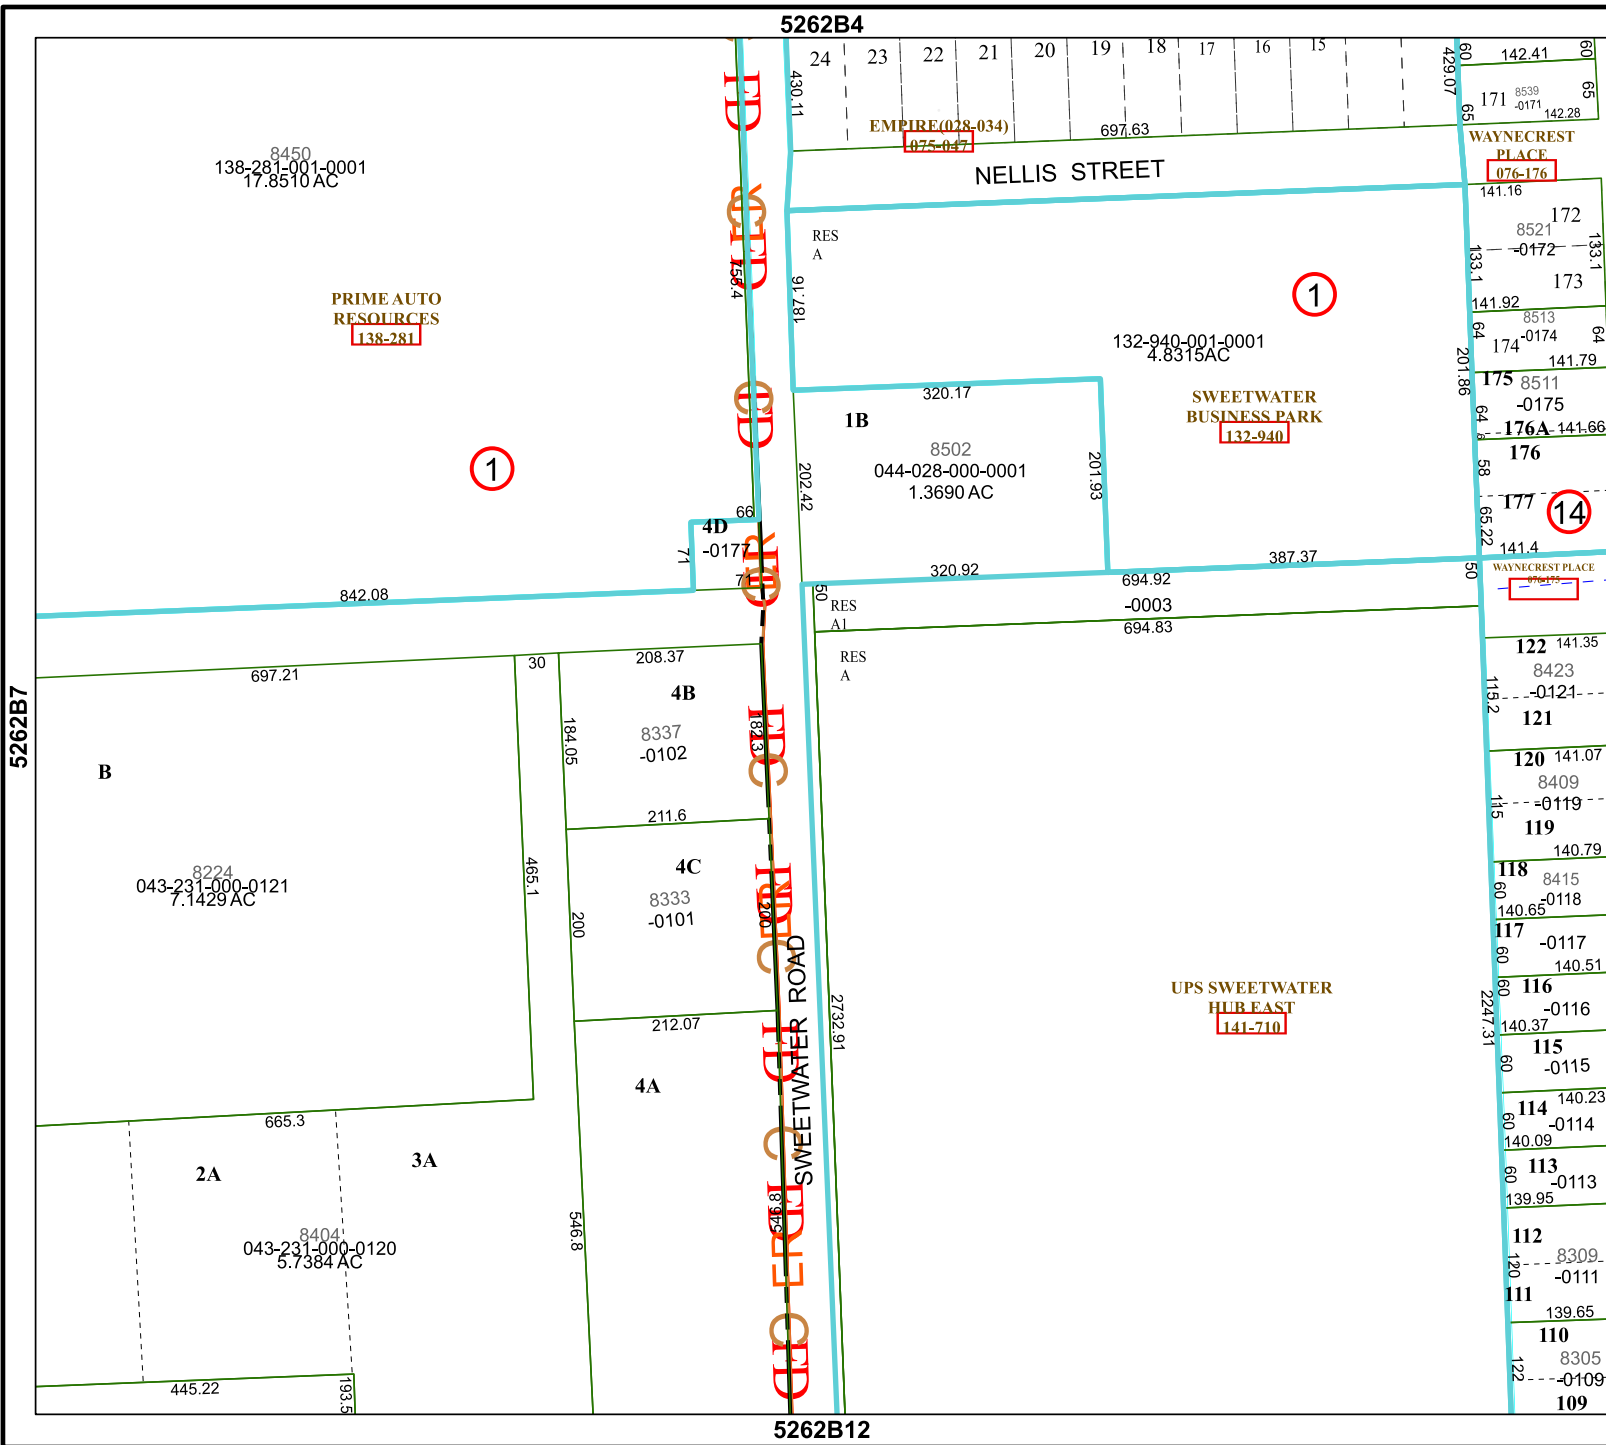

5262B4

5262B12

Harris Central Appraisal District

PUBLICATION DATE:
1/6/2023

Geospatial or map data maintained by the Harris Central Appraisal District is for informational purposes and may not have been prepared for or be suitable for legal, engineering, or surveying purposes. It does not represent an on-the-ground survey and only represents the approximate location of property boundaries.

MAP LOCATION

FACET 5262B8

2	3	4	1	2
6	7	8	5	6
10	11	12	9	10

5262B7

5362A5