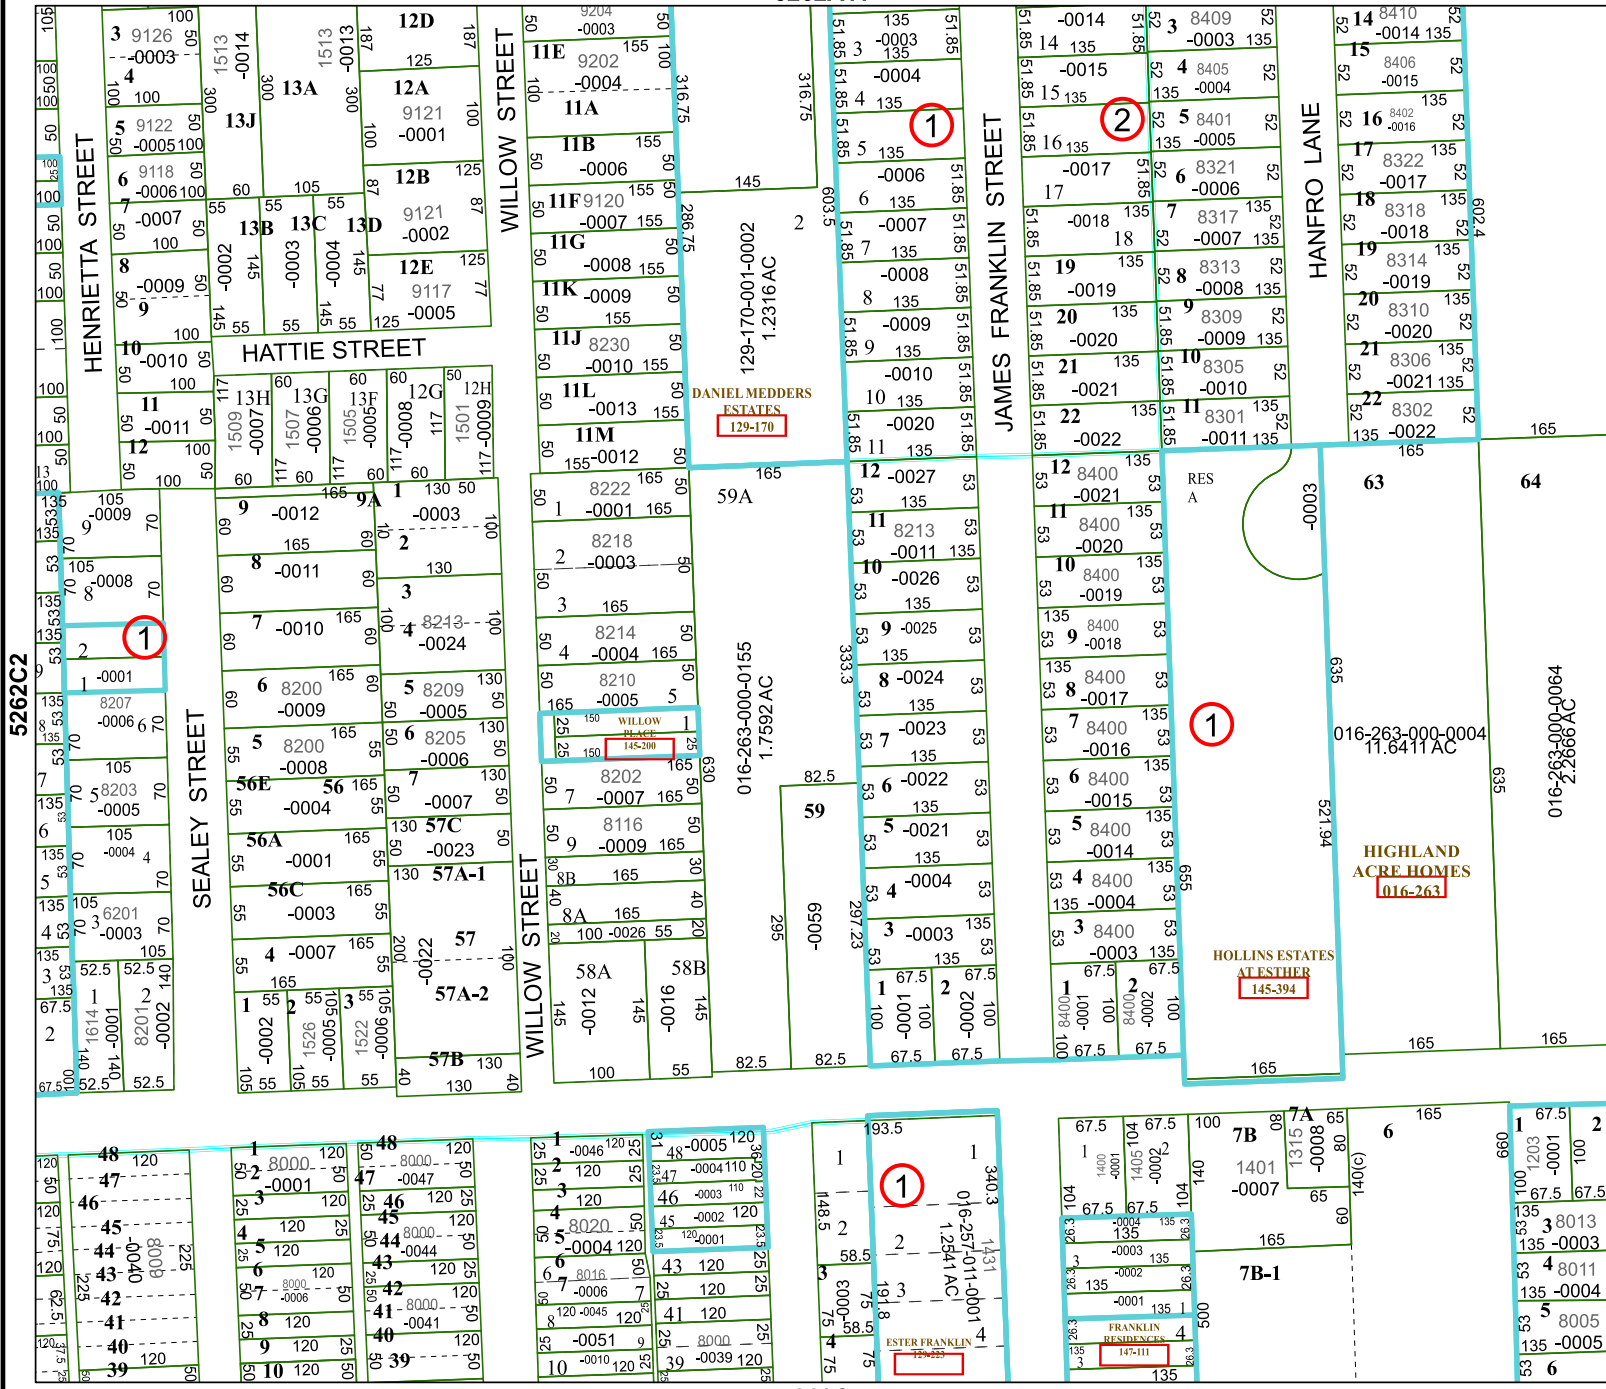

5262A11

5262C7

Harris Central Appraisal District

PUBLICATION DATE:
5/6/2024

Geospatial or map data maintained by the Harris Central Appraisal District is for informational purposes and may not have been prepared for or be suitable for legal, engineering, or surveying purposes. It does not represent an on-the-ground survey and only represents the approximate location of property boundaries.

MAP LOCATION

FACET 5262C3

9	10	11	12	9
1	2	3	4	1
5	6	7	8	5