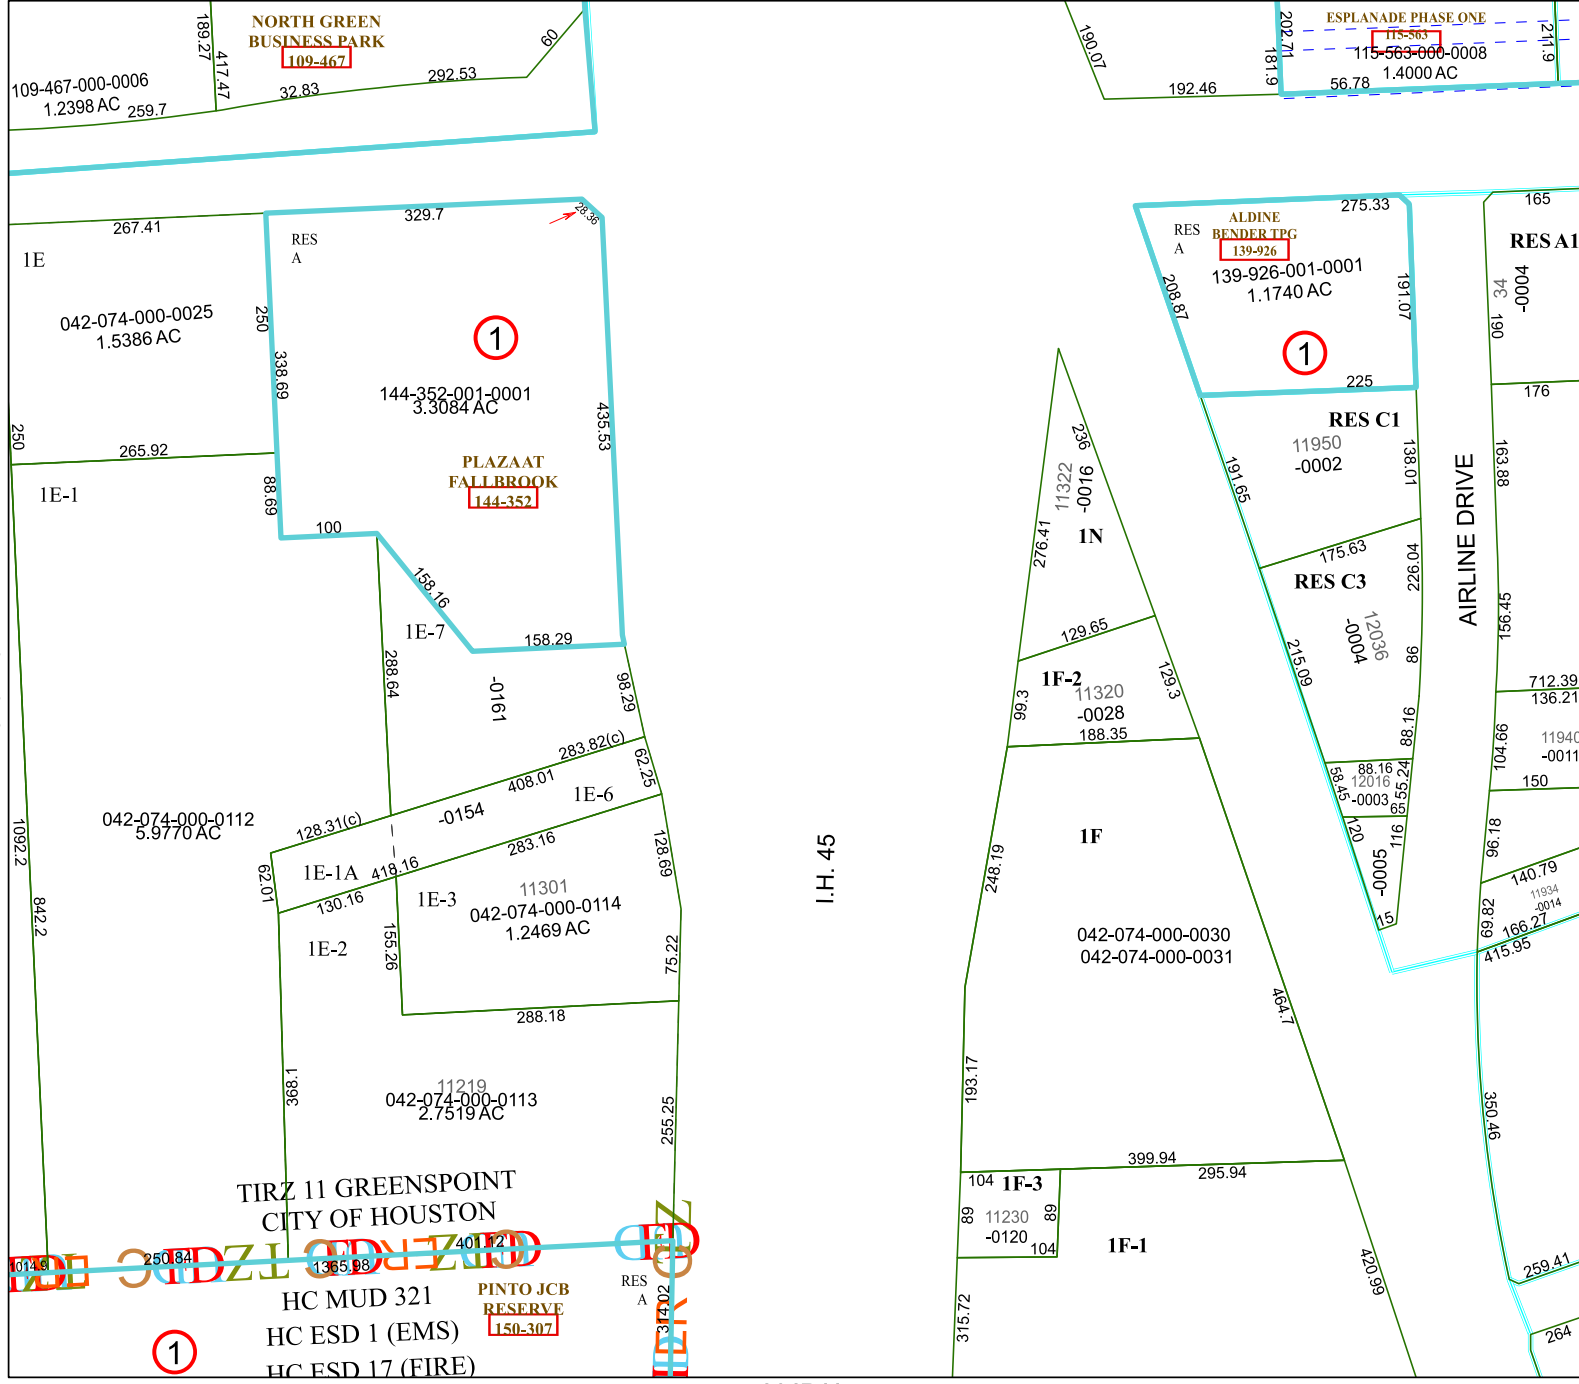

5264B3

5264B11

Harris Central Appraisal District

PUBLICATION DATE:
1/6/2023

Geospatial or map data maintained by the Harris Central Appraisal District is for informational purposes and may not have been prepared for or be suitable for legal, engineering, or surveying purposes. It does not represent an on-the-ground survey and only represents the approximate location of property boundaries.

MAP LOCATION

FACET 5264B7

1	2	3	4	1
5	6	7	8	5
9	10	11	12	9

5264B6

5264B8

1

1

1