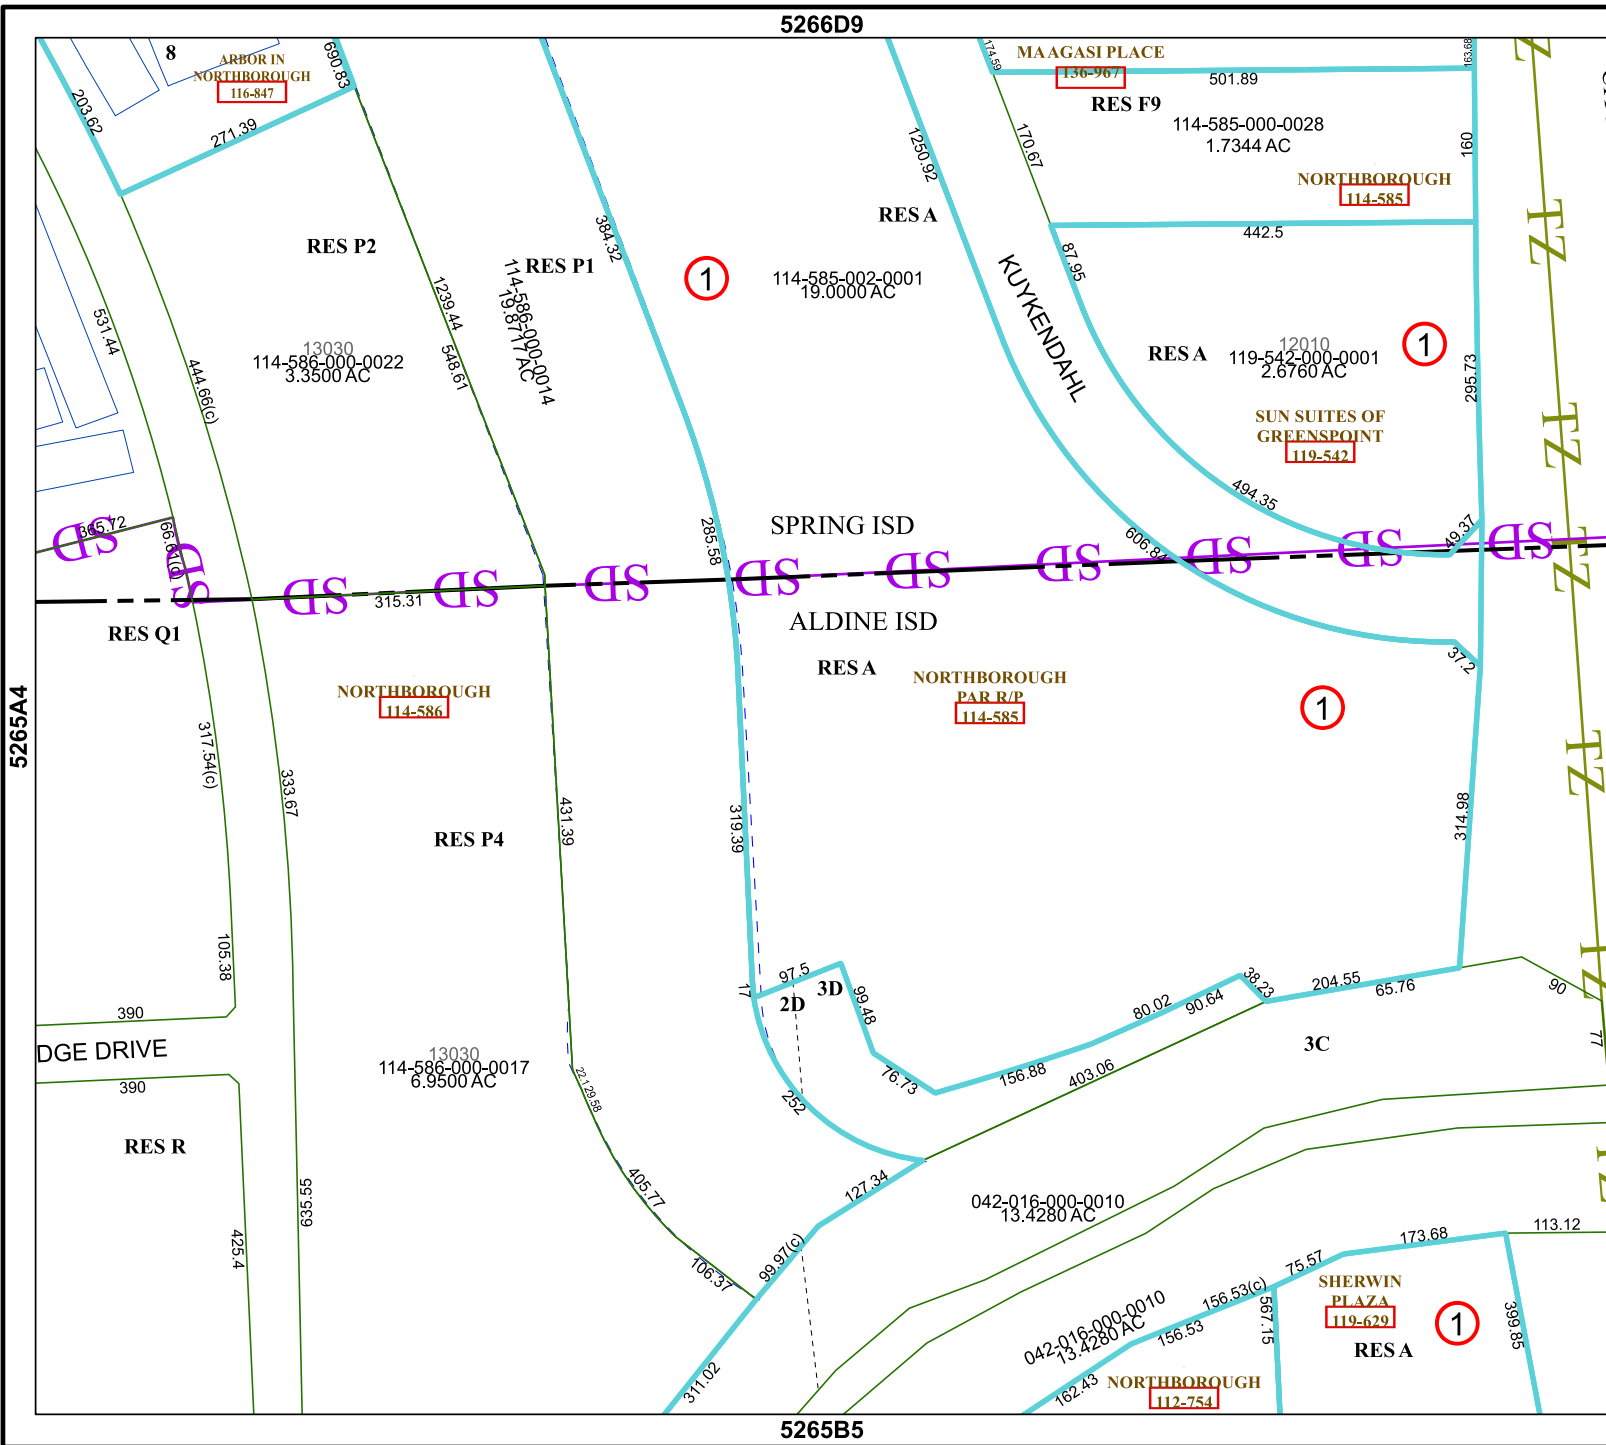

5266D9

5265B5

Harris Central Appraisal District

PUBLICATION DATE:
12/30/2023

Geospatial or map data maintained by the Harris Central Appraisal District is for informational purposes and may not have been prepared for or be suitable for legal, engineering, or surveying purposes. It does not represent an on-the-ground survey and only represents the approximate location of property boundaries.

MAP LOCATION

FACET 5265B1

11	12	9	10	11
3	4	1	2	3
7	8	5	6	7