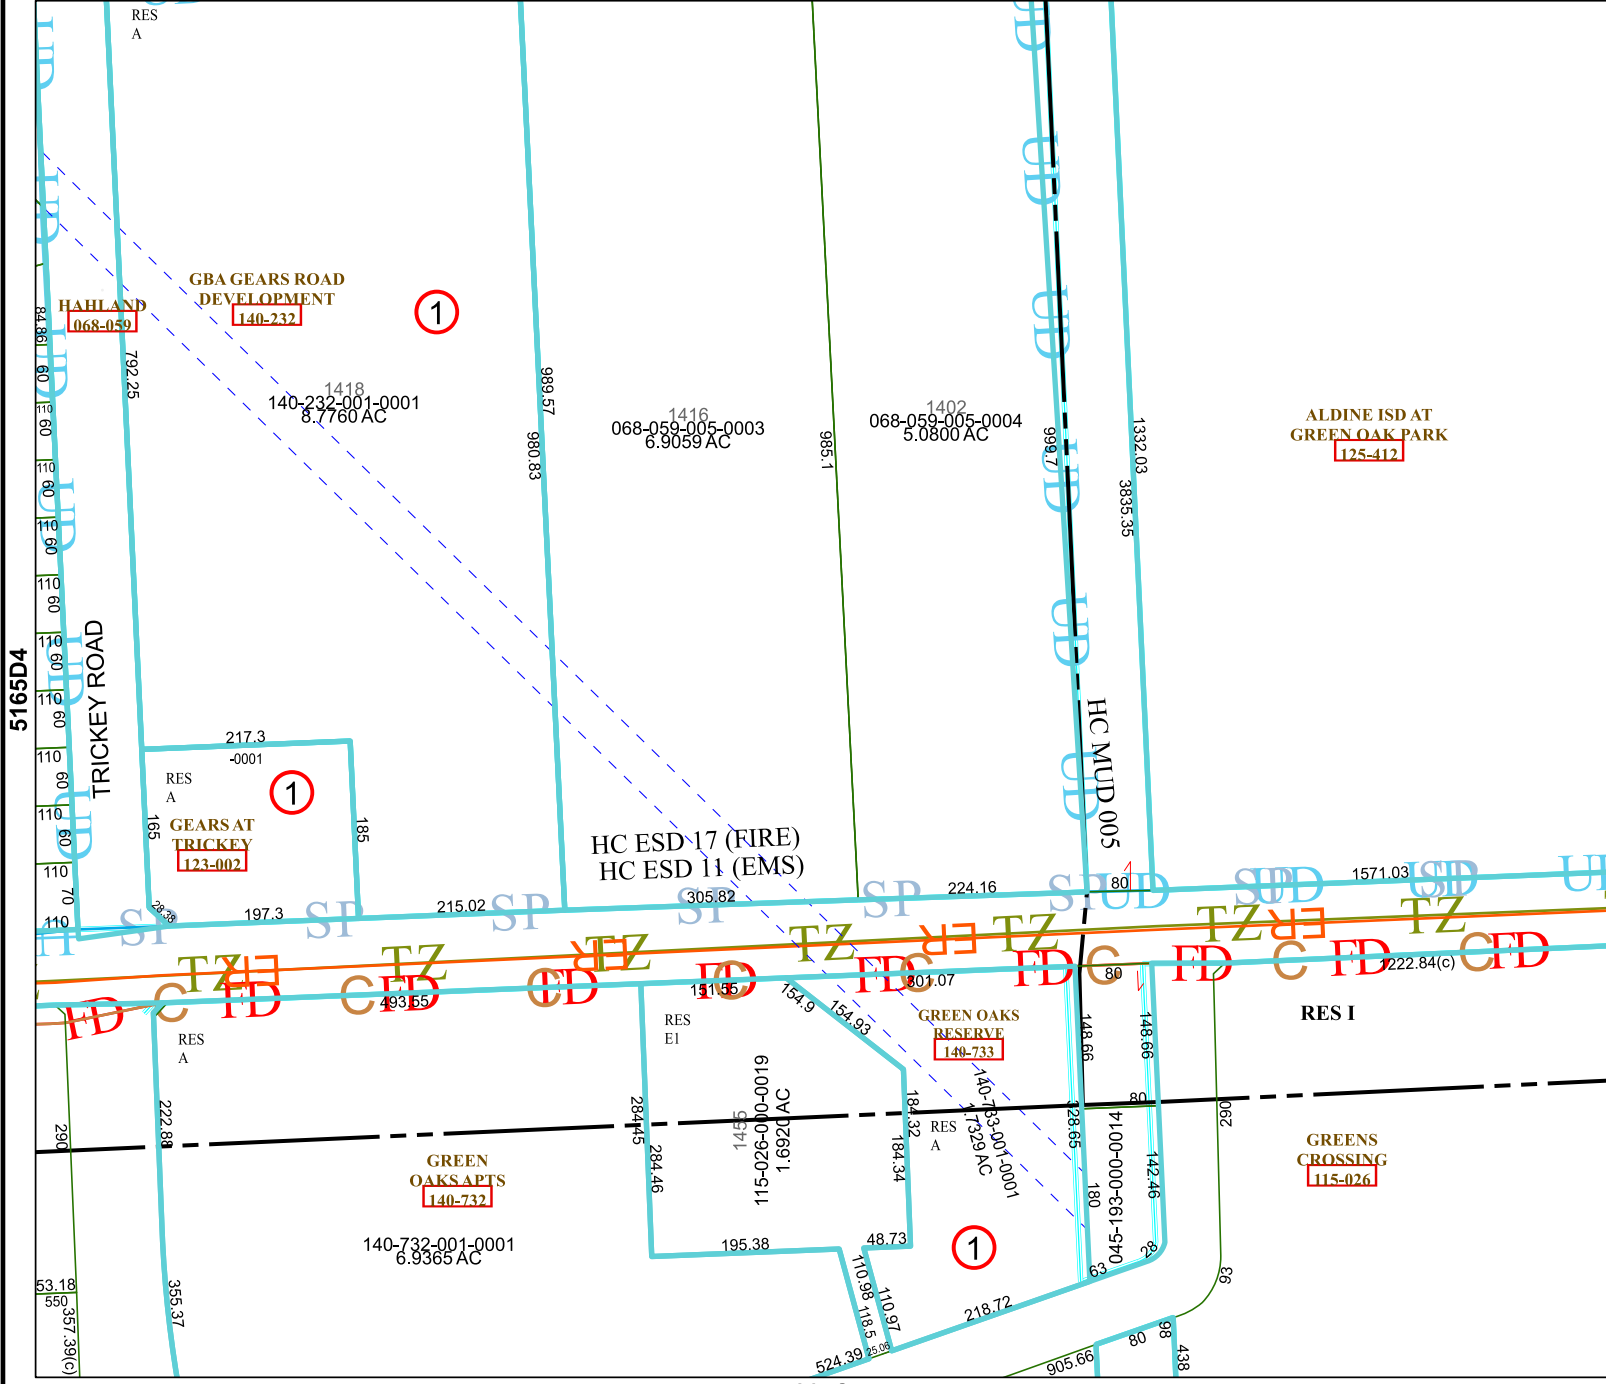

5265A9

5165D4

5265C5

# Harris Central Appraisal District

PUBLICATION DATE:  
1/6/2023

Geospatial or map data maintained by the Harris Central Appraisal District is for informational purposes and may not have been prepared for or be suitable for legal, engineering, or surveying purposes. It does not represent an on-the-ground survey and only represents the approximate location of property boundaries.

## MAP LOCATION

## FACET 5265C1

11	12	9	10	11
3	4	1	2	3
7	8	5	6	7

5265C2