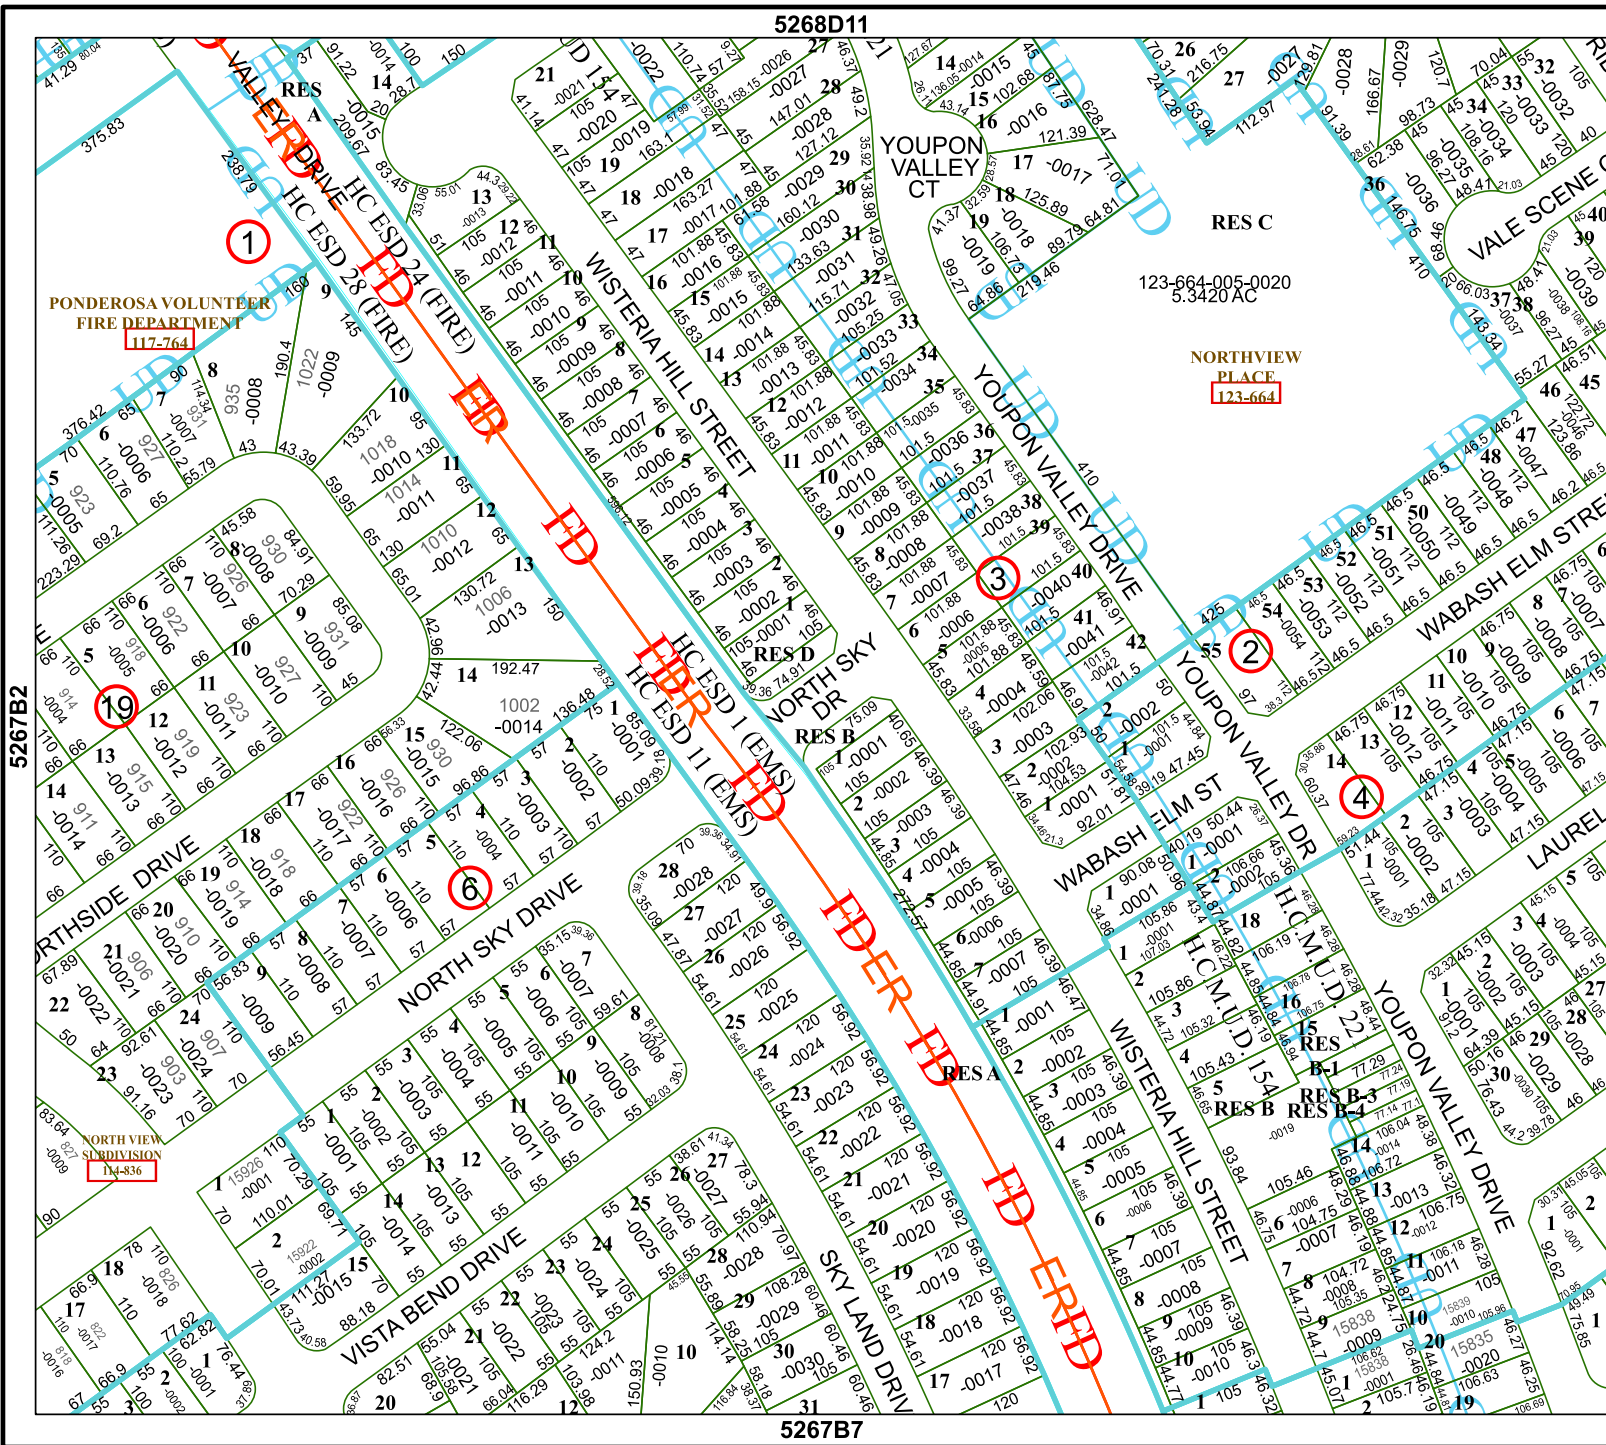

Harris Central Appraisal District

0 45 90 180 Feet

PUBLICATION DATE:
1/6/2023

Geospatial or map data maintained by the Harris Central Appraisal District is for informational purposes and may not have been prepared for or be suitable for legal, engineering, or surveying purposes. It does not represent an on-the-ground survey and only represents the approximate location of property boundaries.

MAP LOCATION

FACET

5267B3

9	10	11	12	9
1	2	3	4	1
5	6	7	8	5

5268D11

5267B7

PONDEROSA VOLUNTEER
FIRE DEPARTMENT
117-764

NORTHVIEW
PLACE
123-664