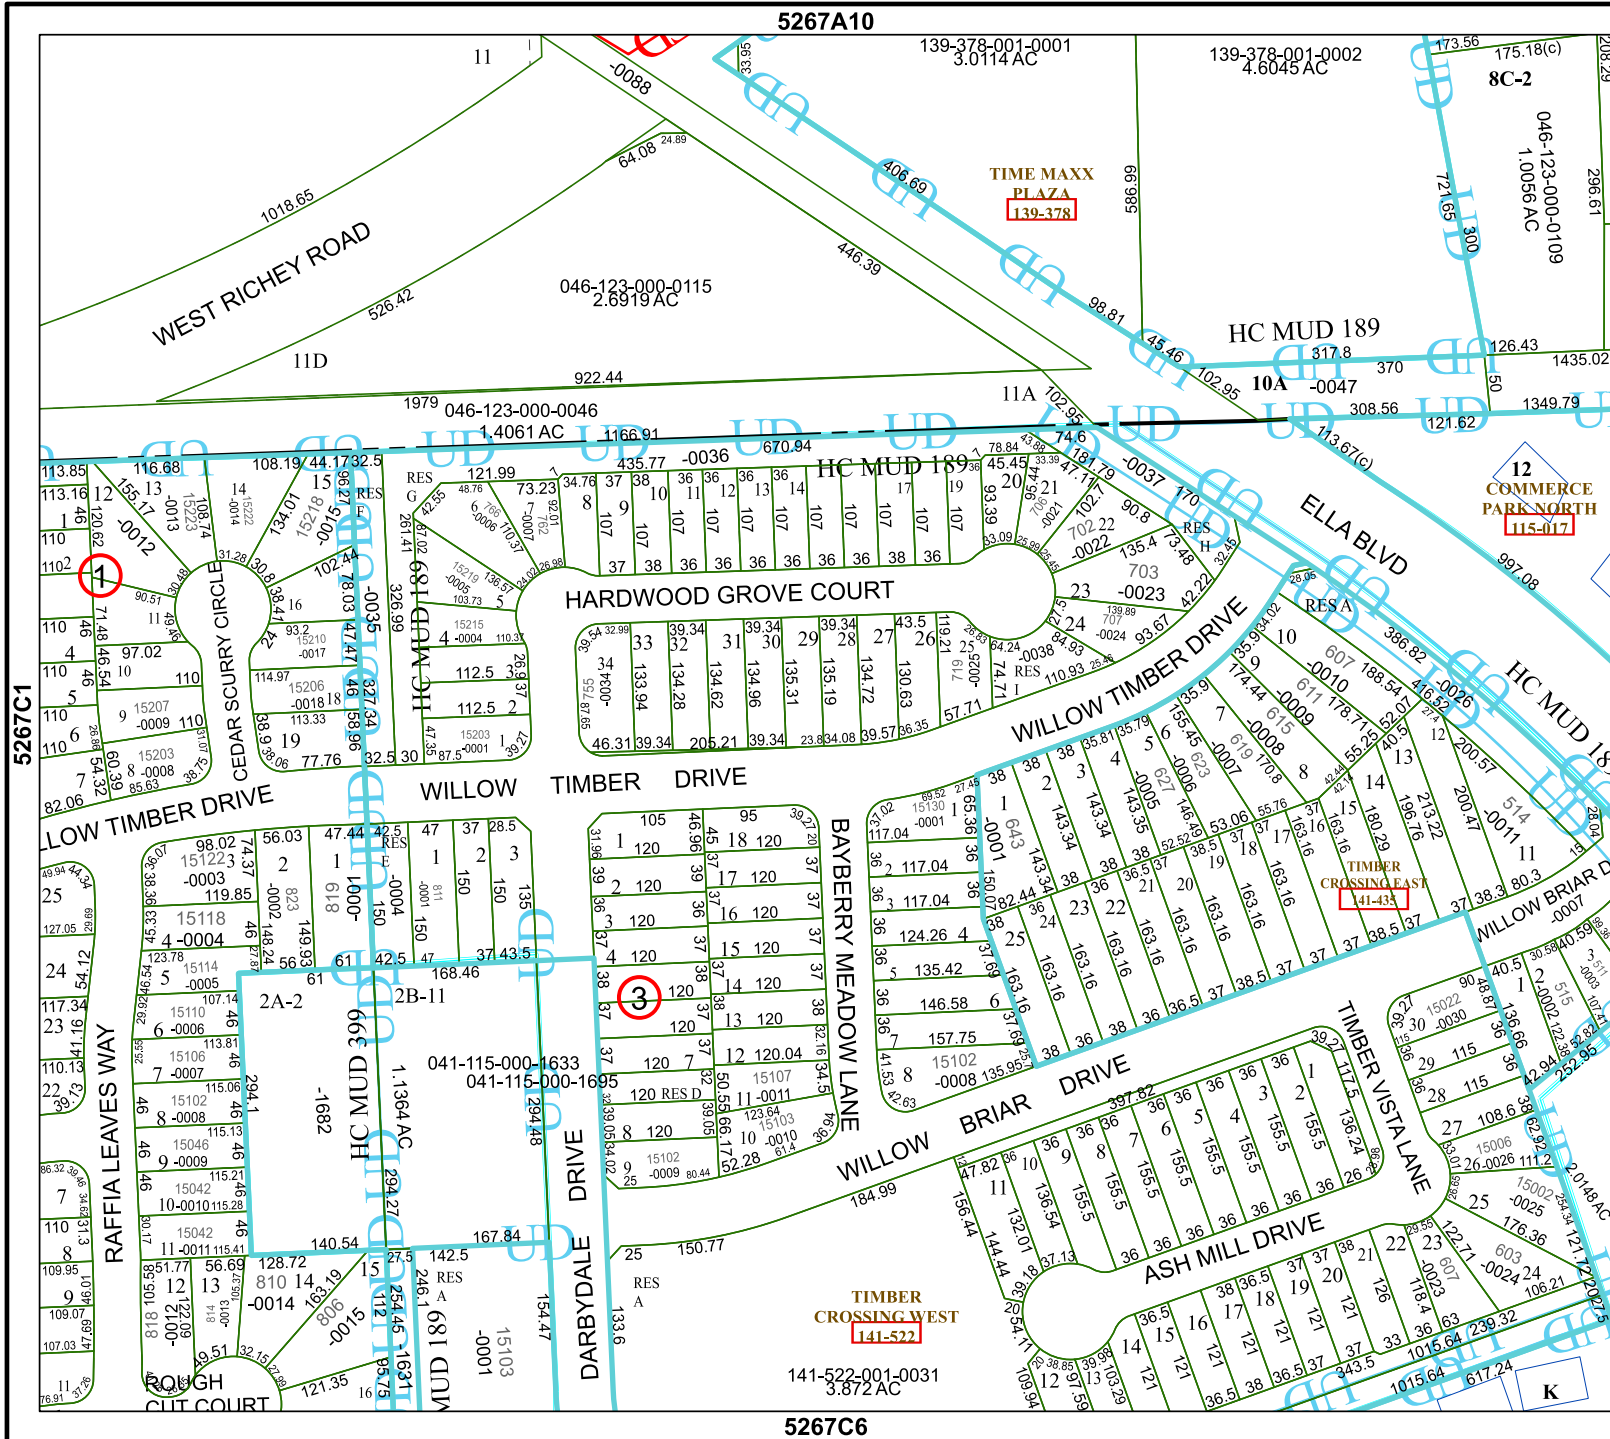

Harris Central Appraisal District

0 45 90 180 Feet

PUBLICATION DATE:
3/11/2024

Geospatial or map data maintained by the Harris Central Appraisal District is for informational purposes and may not have been prepared for or be suitable for legal, engineering, or surveying purposes. It does not represent an on-the-ground survey and only represents the approximate location of property boundaries.

MAP LOCATION

FACET 5267C2

12	9	10	11	12
4	1	2	3	4
8	5	6	7	8

5267A10

5267C6

5267C1

5267C2

5267C3