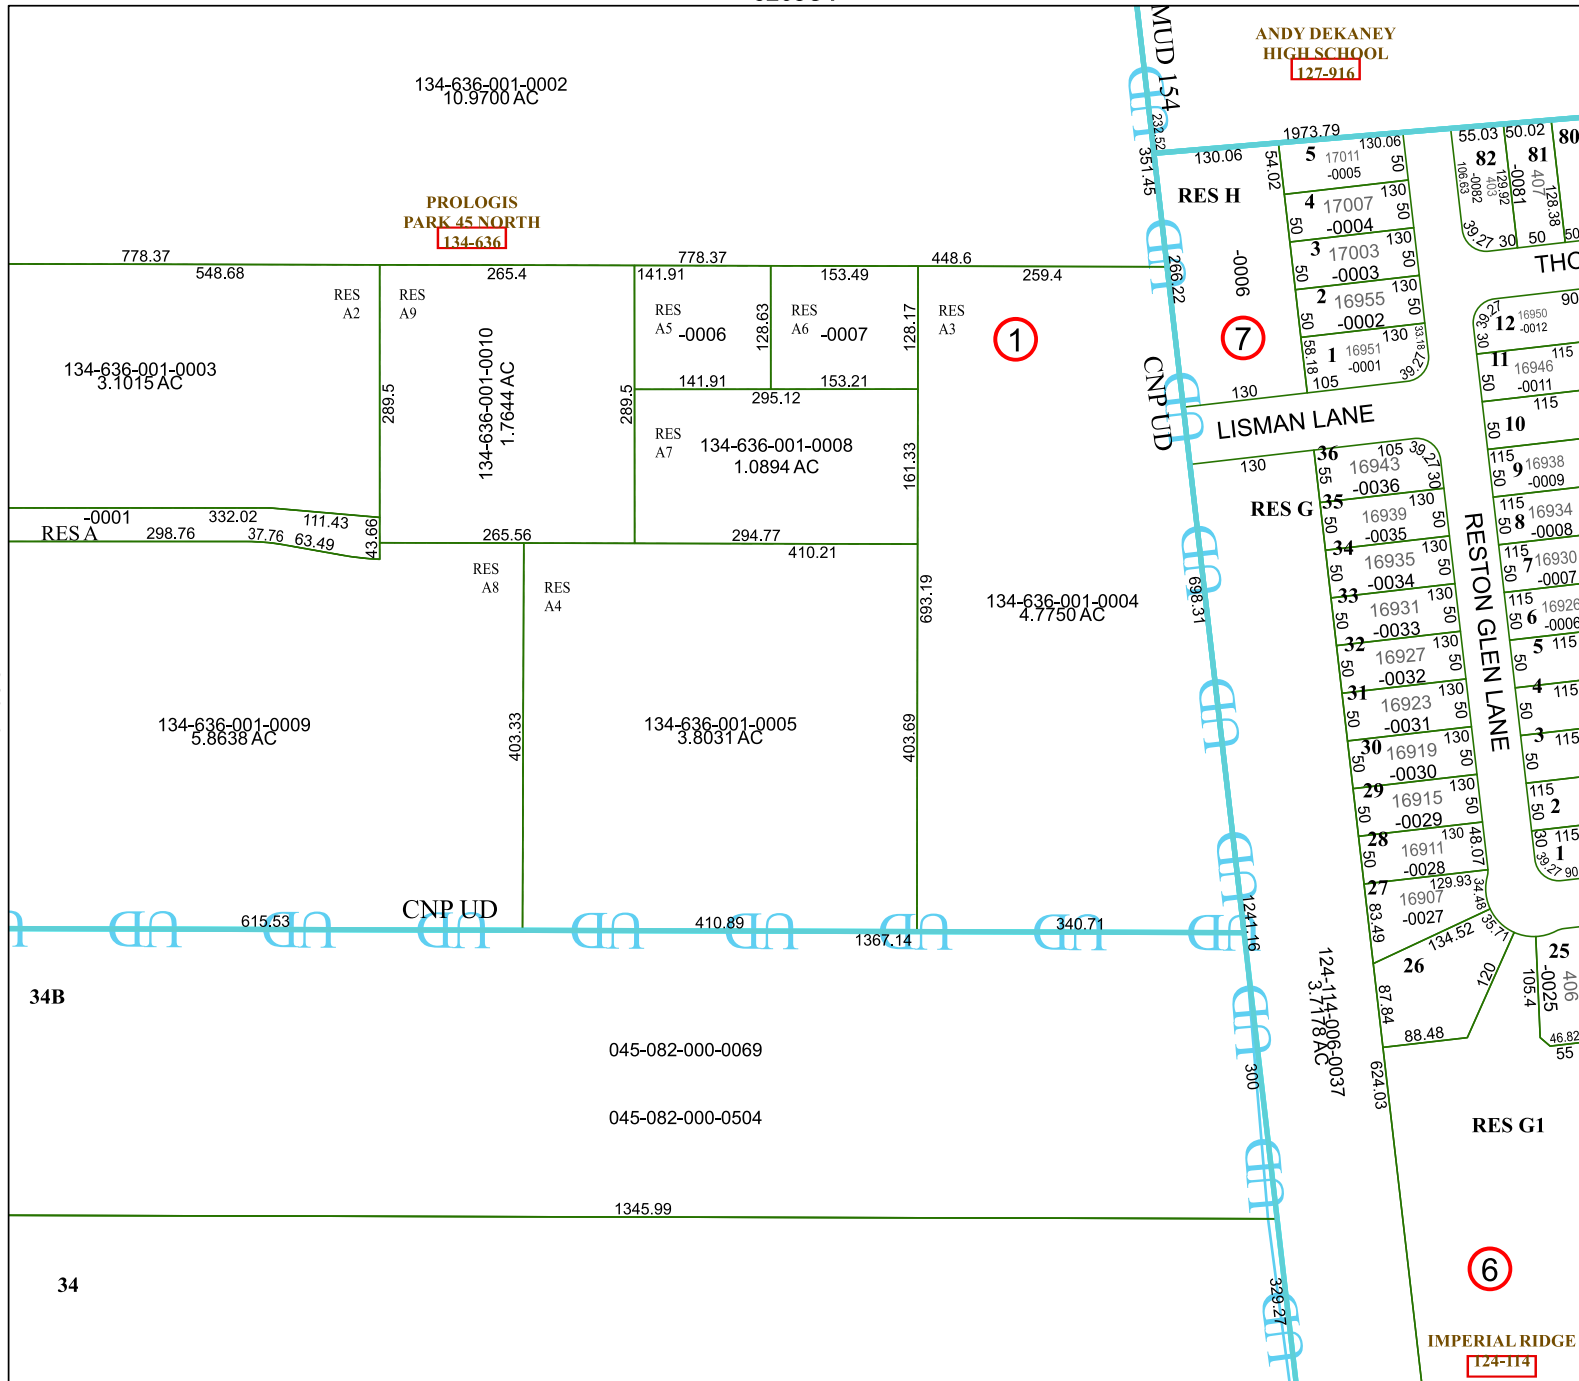

5268C4

134-636-001-0002
10.9700 AC

PROLOGIS
PARK 45 NORTH
134-636

ANDY DEKANEY
HIGH SCHOOL
127-916

Harris Central Appraisal District

0 45 90 180 Feet

PUBLICATION DATE:
12/30/2023

Geospatial or map data maintained by the Harris Central Appraisal District is for informational purposes and may not have been prepared for or be suitable for legal, engineering, or surveying purposes. It does not represent an on-the-ground survey and only represents the approximate location of property boundaries.

MAP LOCATION

FACET 5268C8

| | | | | |
|----|----|----|----|----|
| 2 | 3 | 4 | 5 | 6 |
| 6 | 7 | 8 | 9 | 10 |
| 10 | 11 | 12 | 13 | 14 |

5268C12

5268C7

34B

34

1