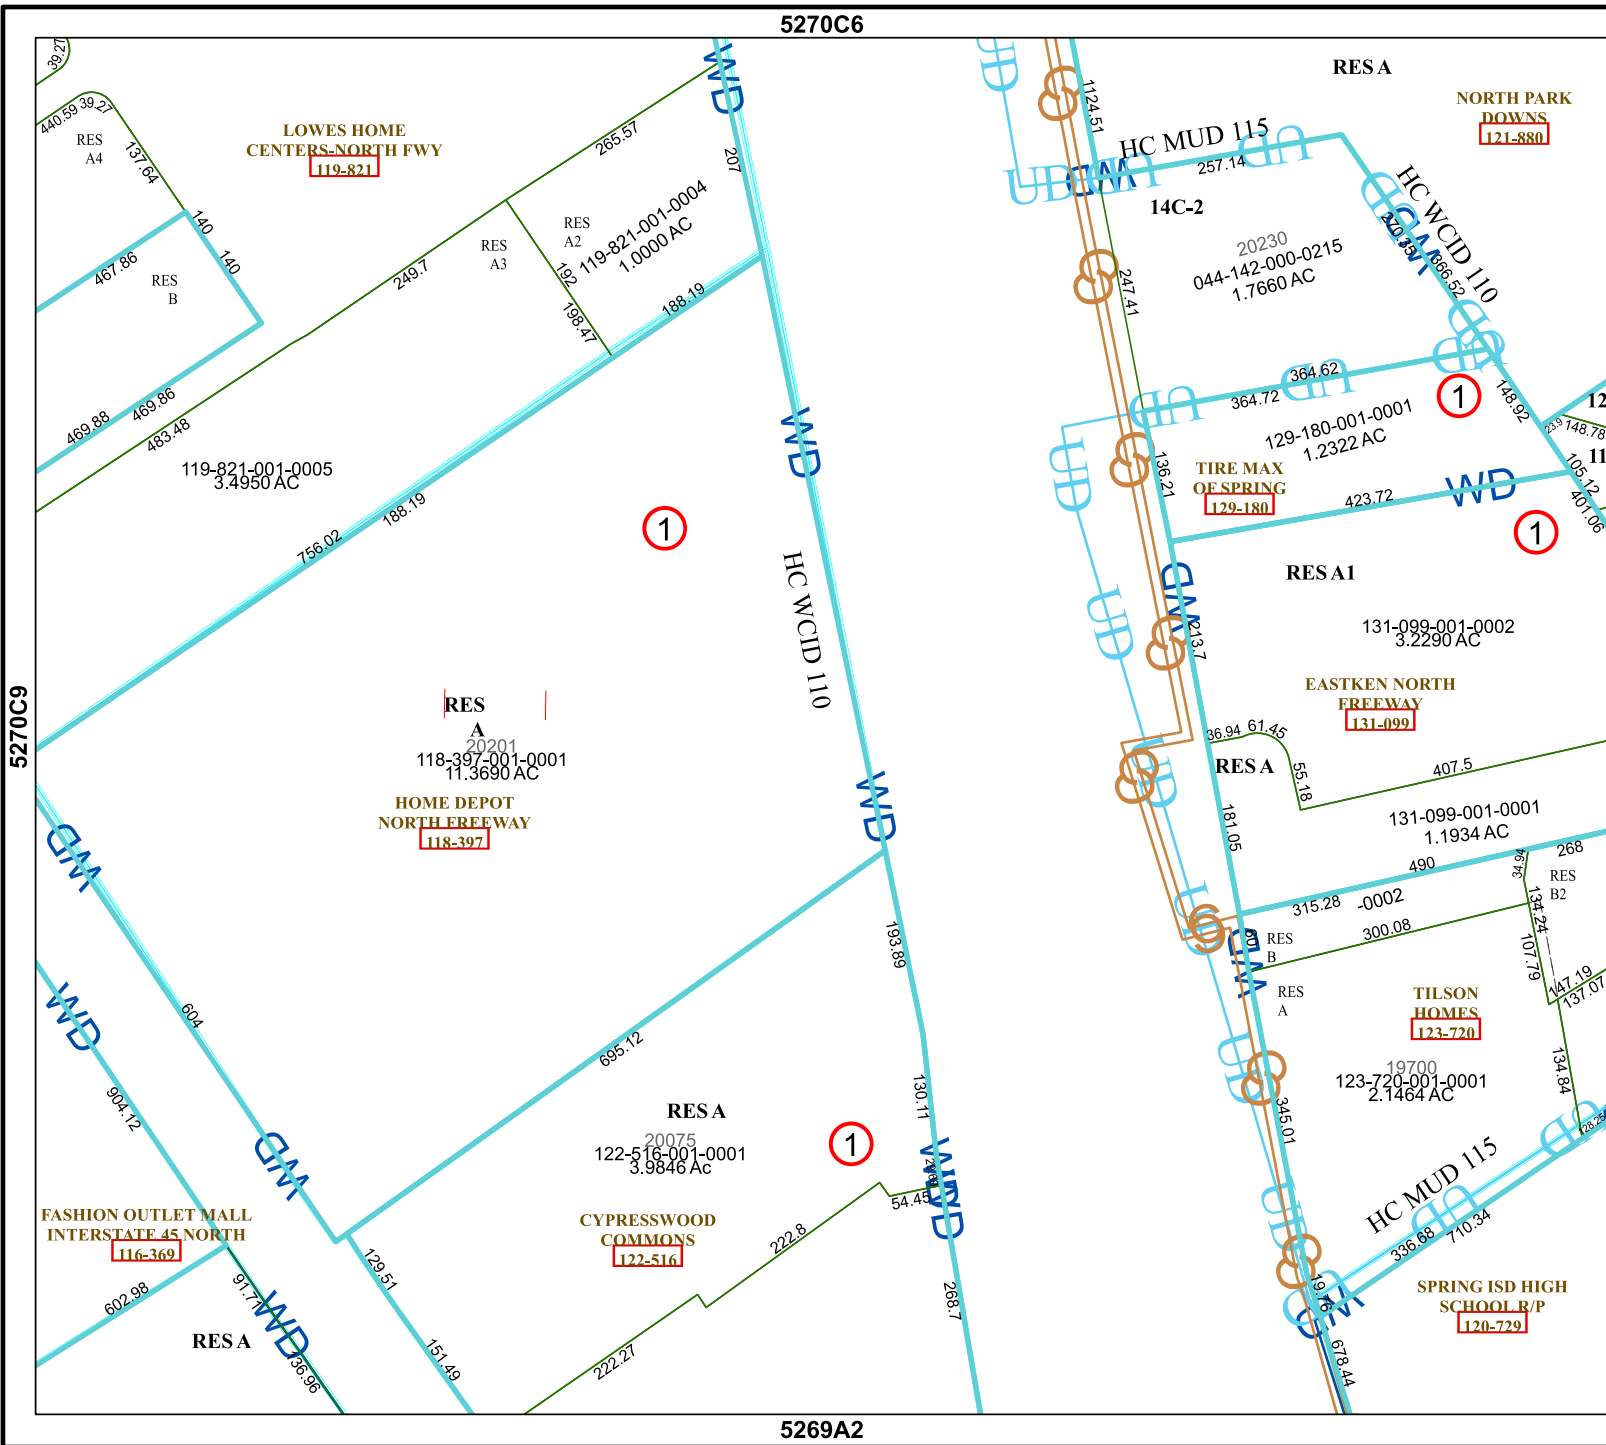

5270C6

5269A2

Harris Central Appraisal District

PUBLICATION DATE:
12/30/2023

Geospatial or map data maintained by the Harris Central Appraisal District is for informational purposes and may not have been prepared for or be suitable for legal, engineering, or surveying purposes. It does not represent an on-the-ground survey and only represents the approximate location of property boundaries.

MAP LOCATION

FACET 5270C10

8	5	6	7	8
12	9	10	11	12
4	1	2	3	4