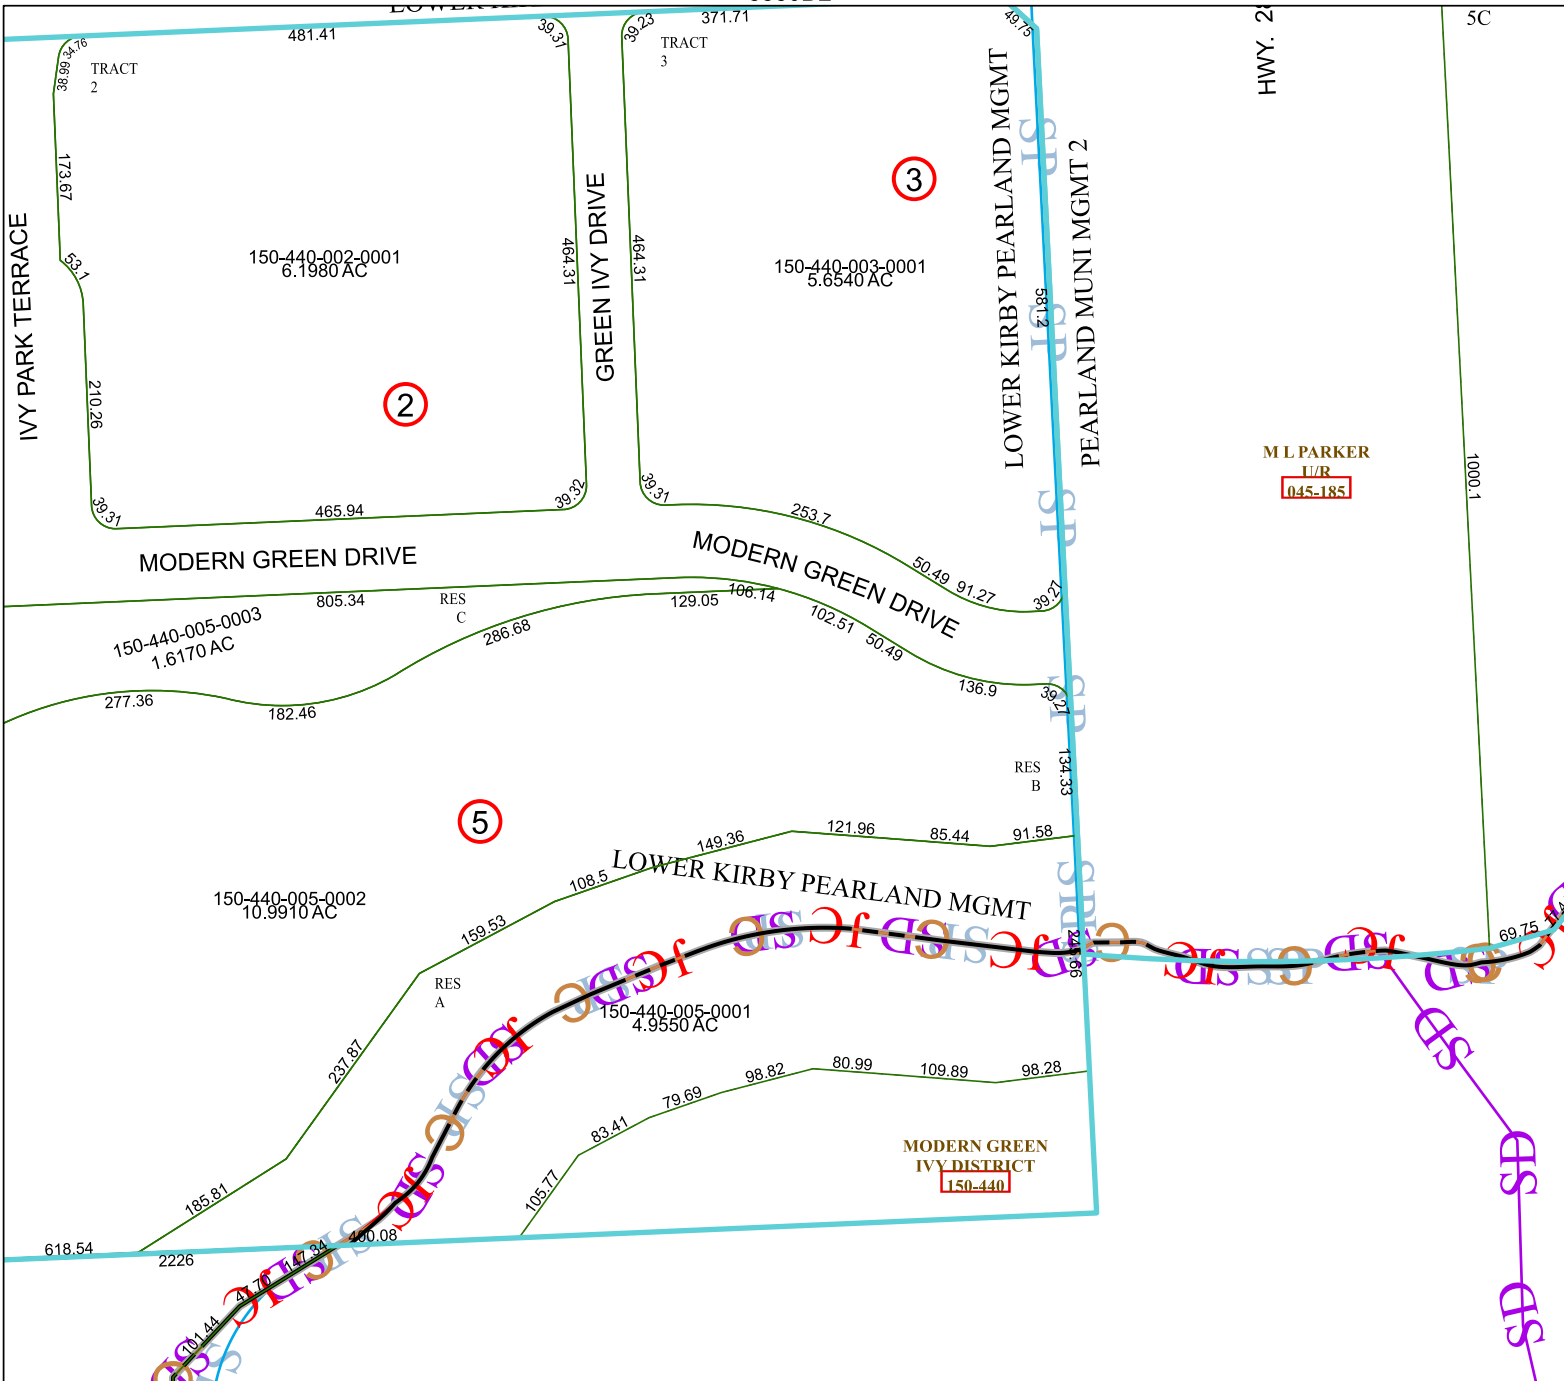

5350D2

Harris Central Appraisal District

PUBLICATION DATE:
1/23/2024

Geospatial or map data maintained by the Harris Central Appraisal District is for informational purposes and may not have been prepared for or be suitable for legal, engineering, or surveying purposes. It does not represent an on-the-ground survey and only represents the approximate location of property boundaries.

MAP LOCATION

FACET 5350D6

4	1	2	3	4
8	5	6	7	8
12	9	10	11	12