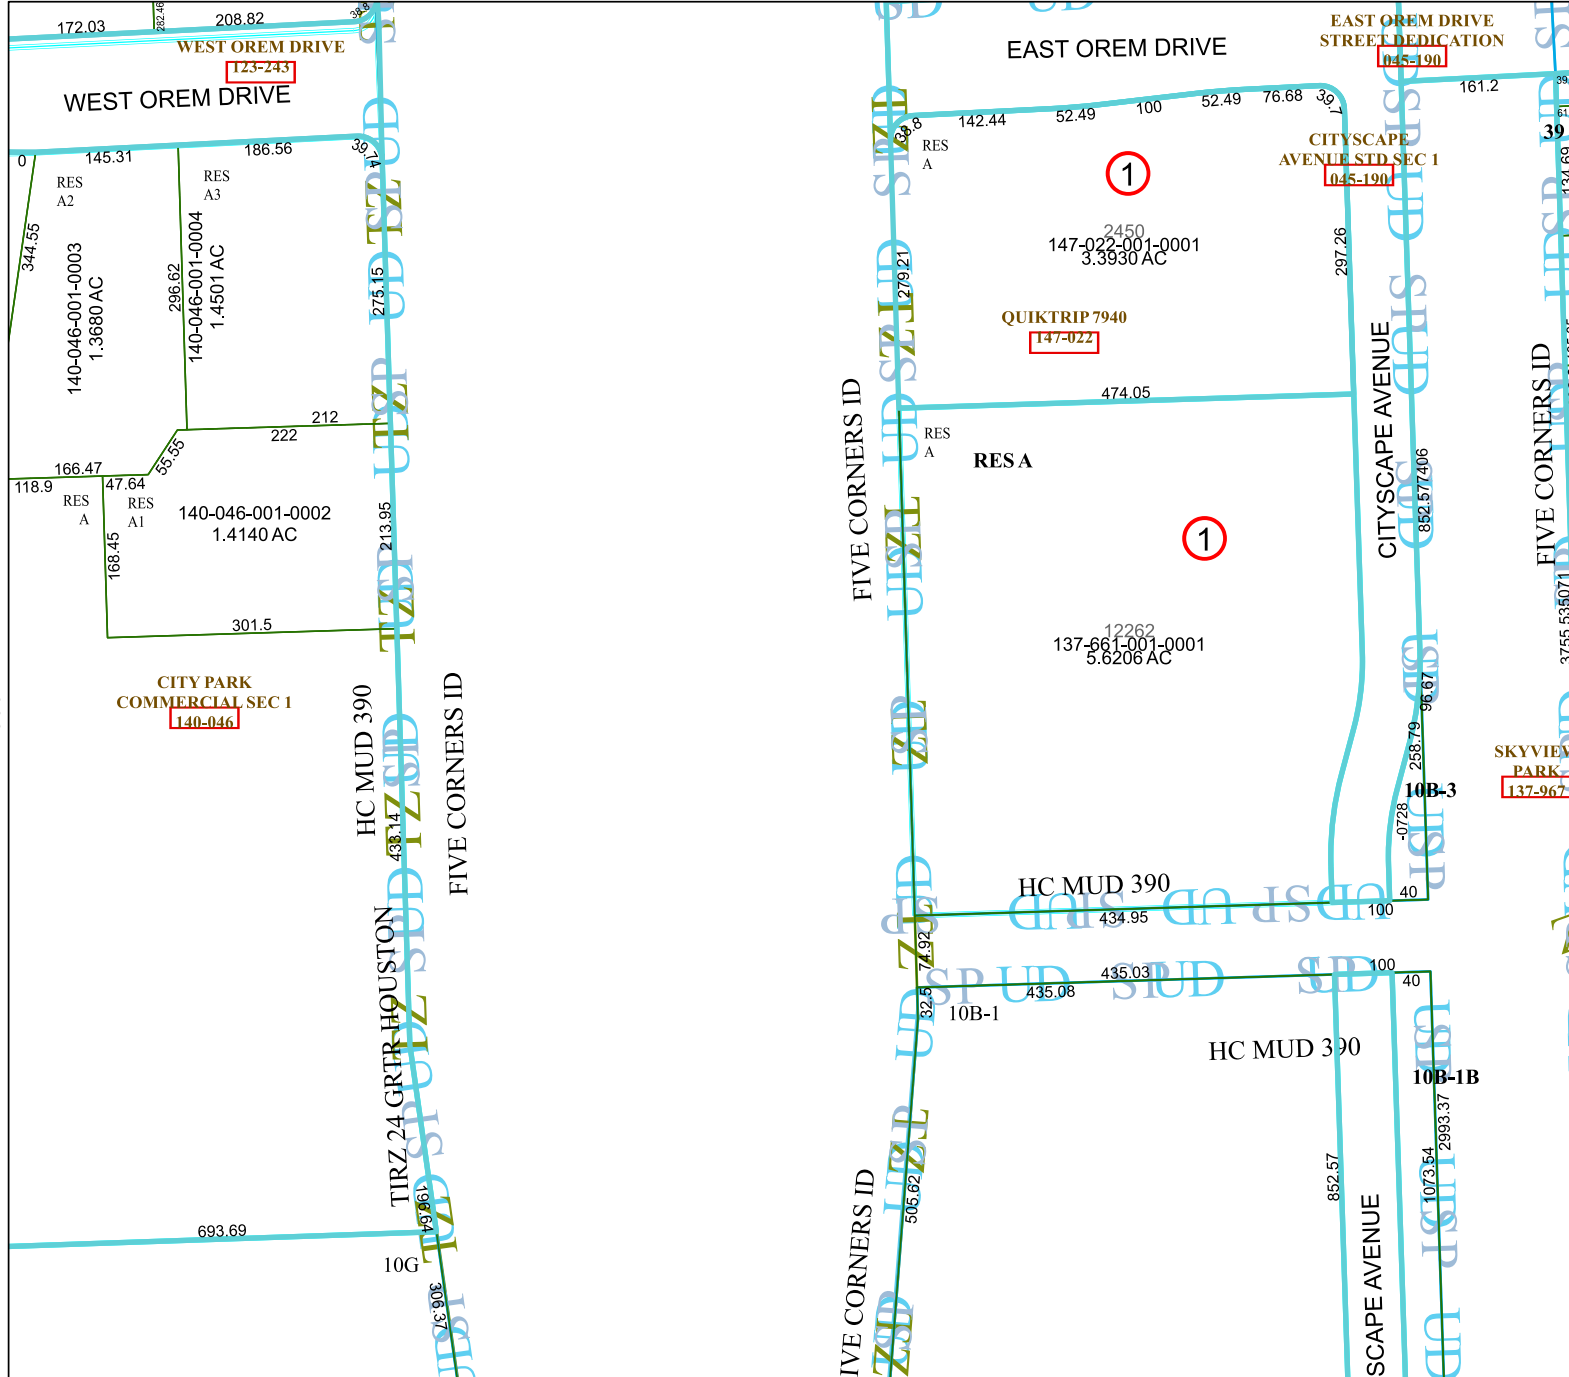

5352D10

5351B1

5351B6

Harris Central Appraisal District

PUBLICATION DATE:
12/30/2023

Geospatial or map data maintained by the Harris Central Appraisal District is for informational purposes and may not have been prepared for or be suitable for legal, engineering, or surveying purposes. It does not represent an on-the-ground survey and only represents the approximate location of property boundaries.

MAP LOCATION

FACET 5351B2

12	9	10	11	12
4	1	2	3	4
8	5	6	7	8