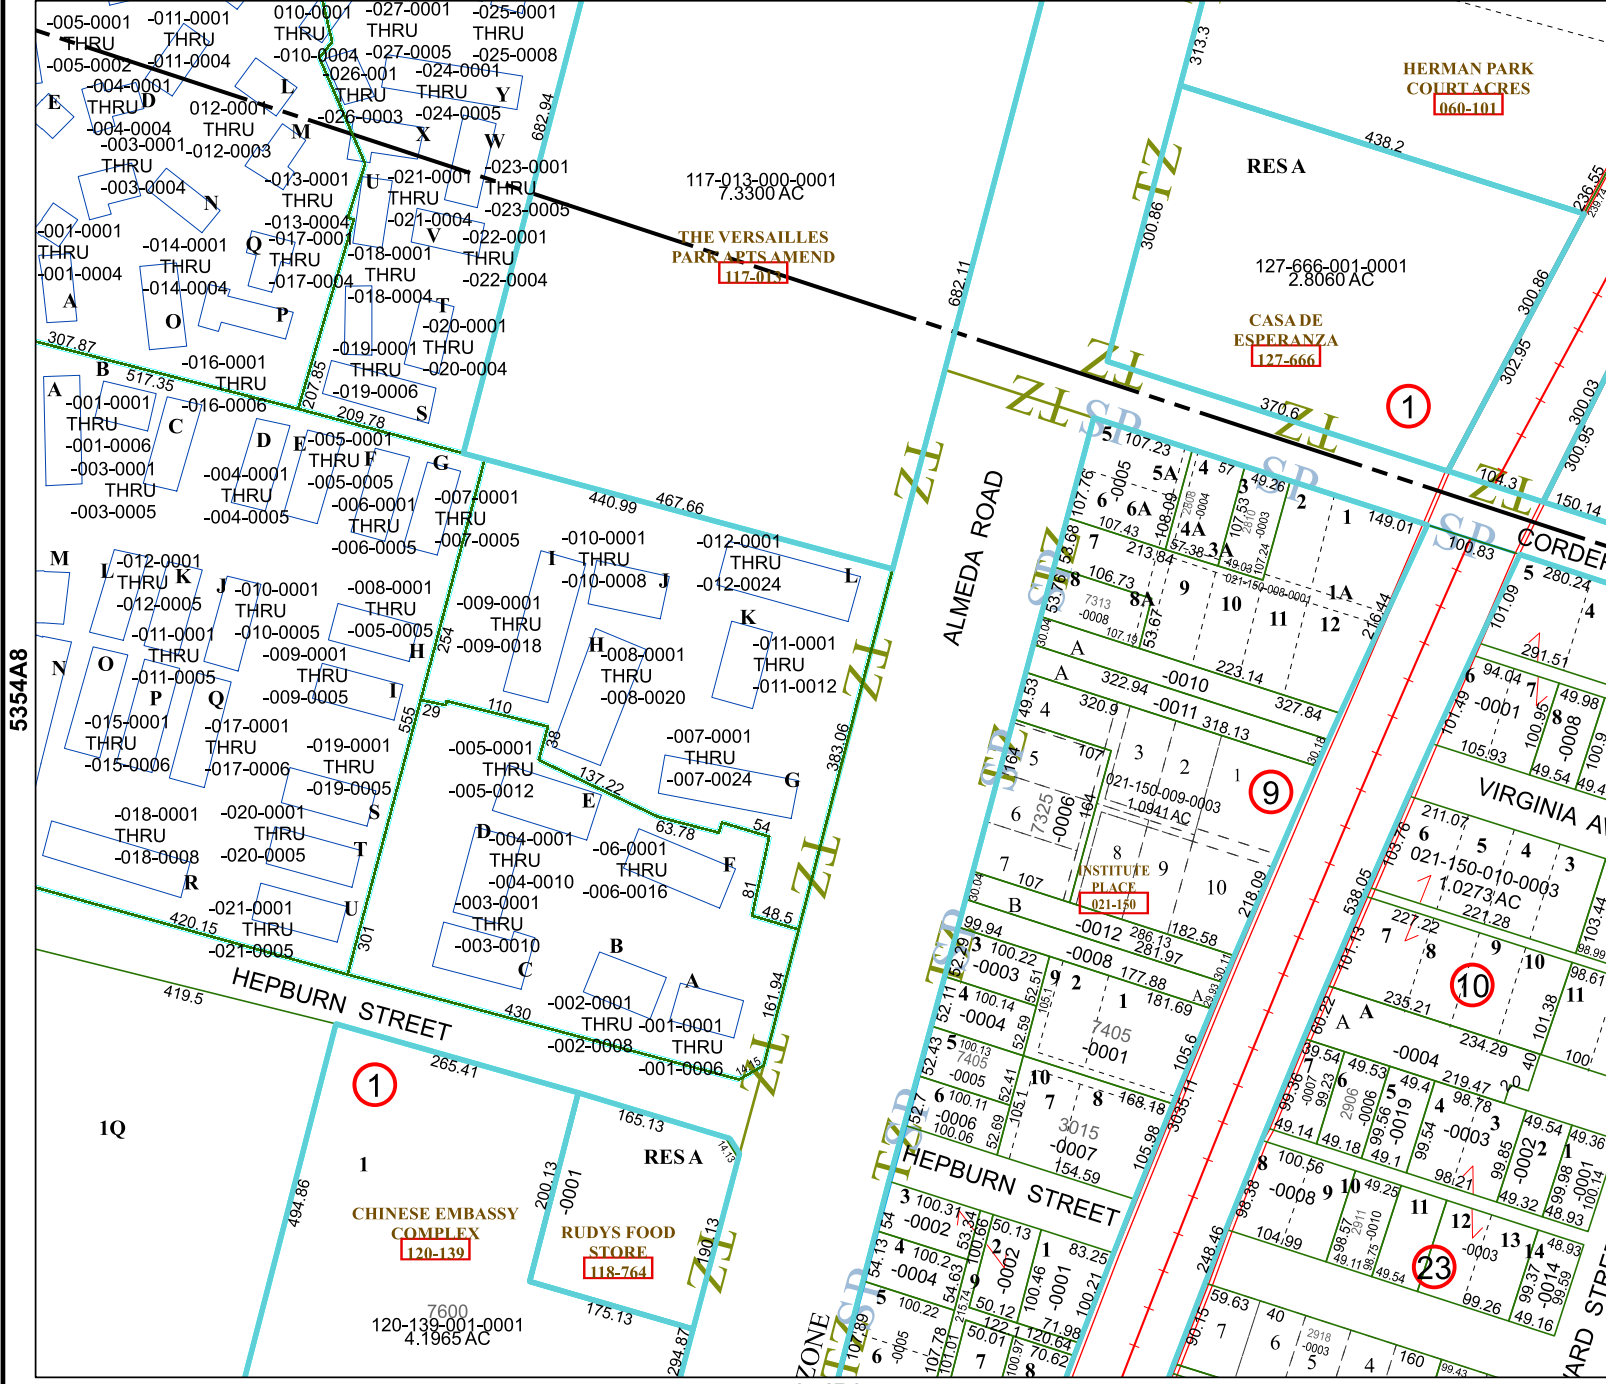

5354B1

5354A8

5354B9

Harris Central Appraisal District

PUBLICATION DATE:
12/30/2023

Geospatial or map data maintained by the Harris Central Appraisal District is for informational purposes and may not have been prepared for or be suitable for legal, engineering, or surveying purposes. It does not represent an on-ground survey and only represents the approximate location of property boundaries.

MAP LOCATION

FACET 5354B5

3	4	1	2	3
7	8	5	6	7
11	12	9	10	11