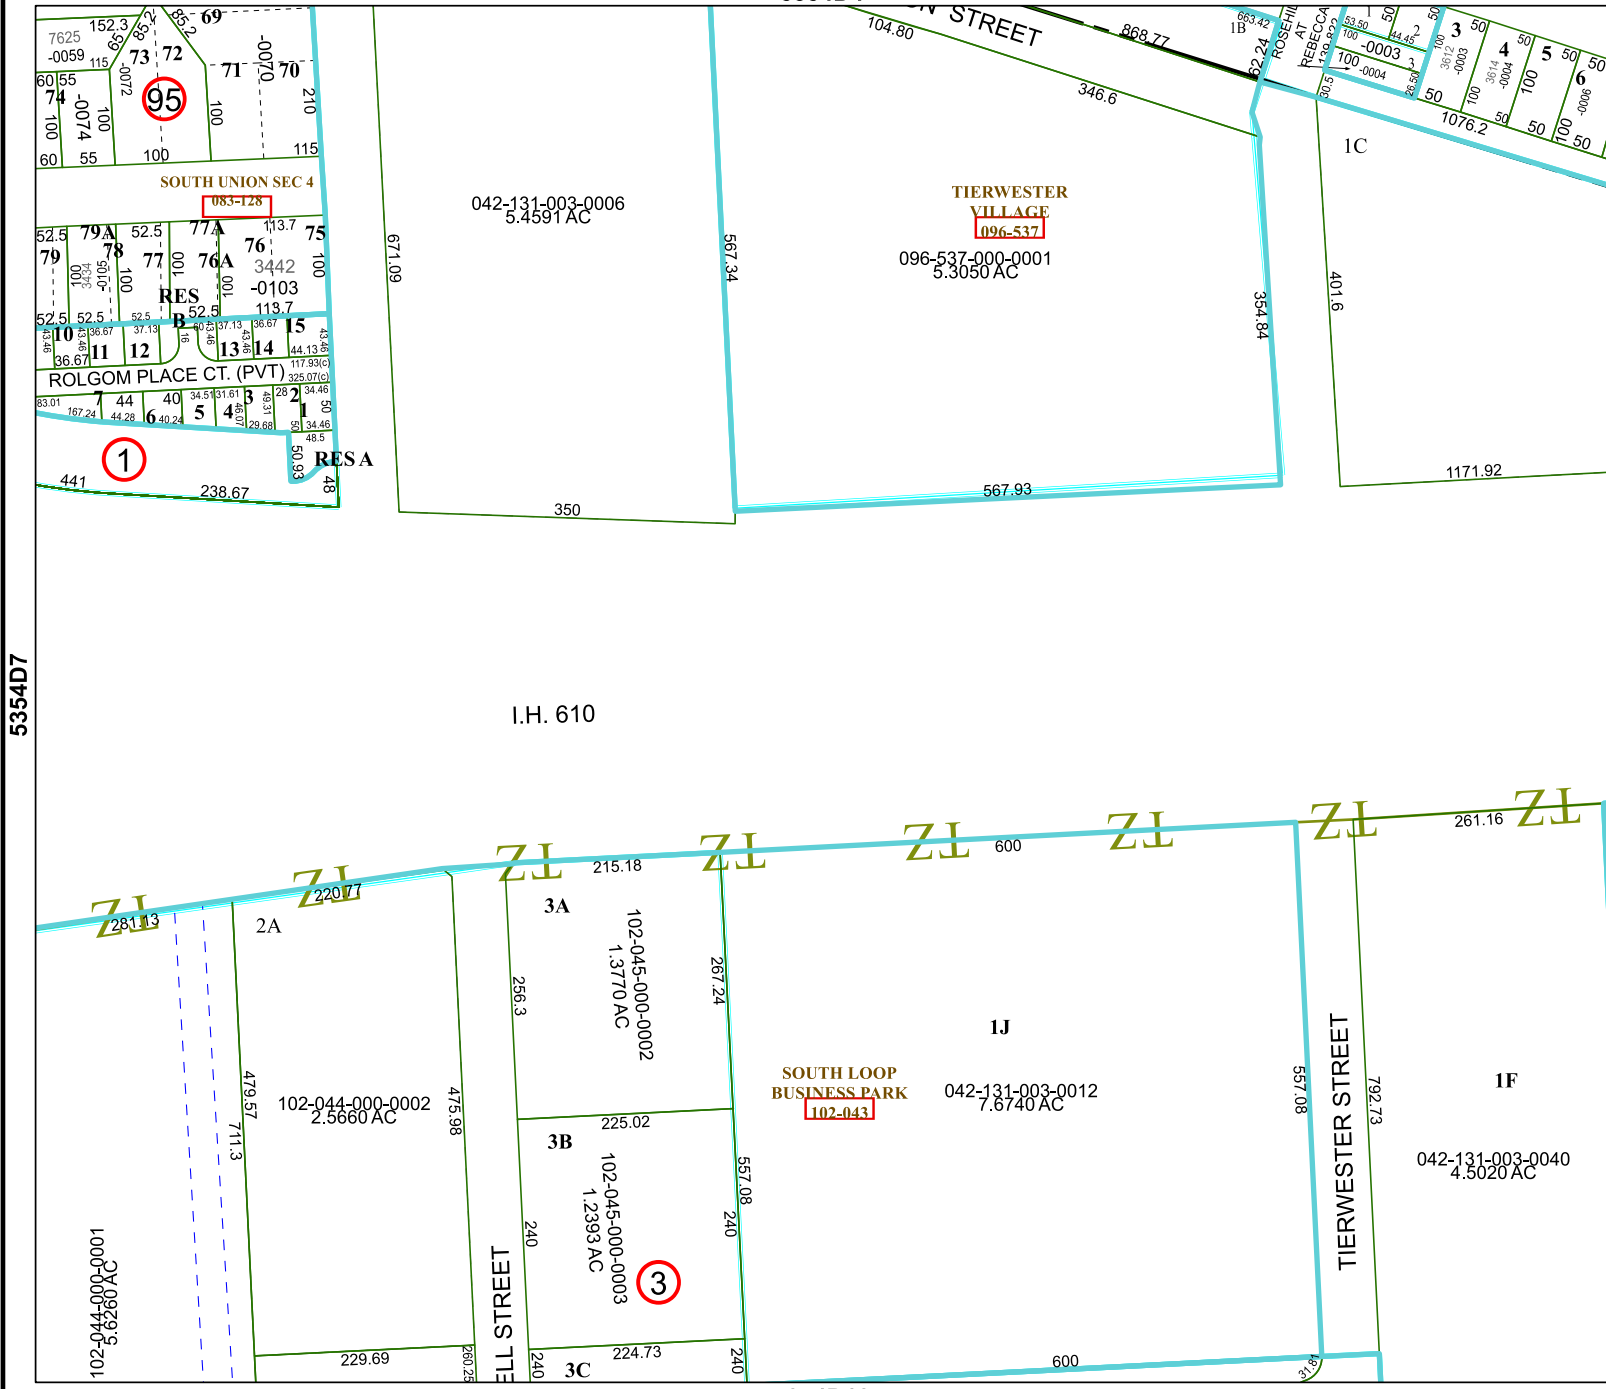

5354D4

Harris Central Appraisal District

PUBLICATION DATE:
3/25/2024

Geospatial or map data maintained by the Harris Central Appraisal District is for informational purposes and may not have been prepared for or be suitable for legal, engineering, or surveying purposes. It does not represent an on-the-ground survey and only represents the approximate location of property boundaries.

MAP LOCATION

FACET 5354D8

2	3	4	1	2
6	7	8	5	6
10	11	12	9	10

5354D12

5354D7

5454C5