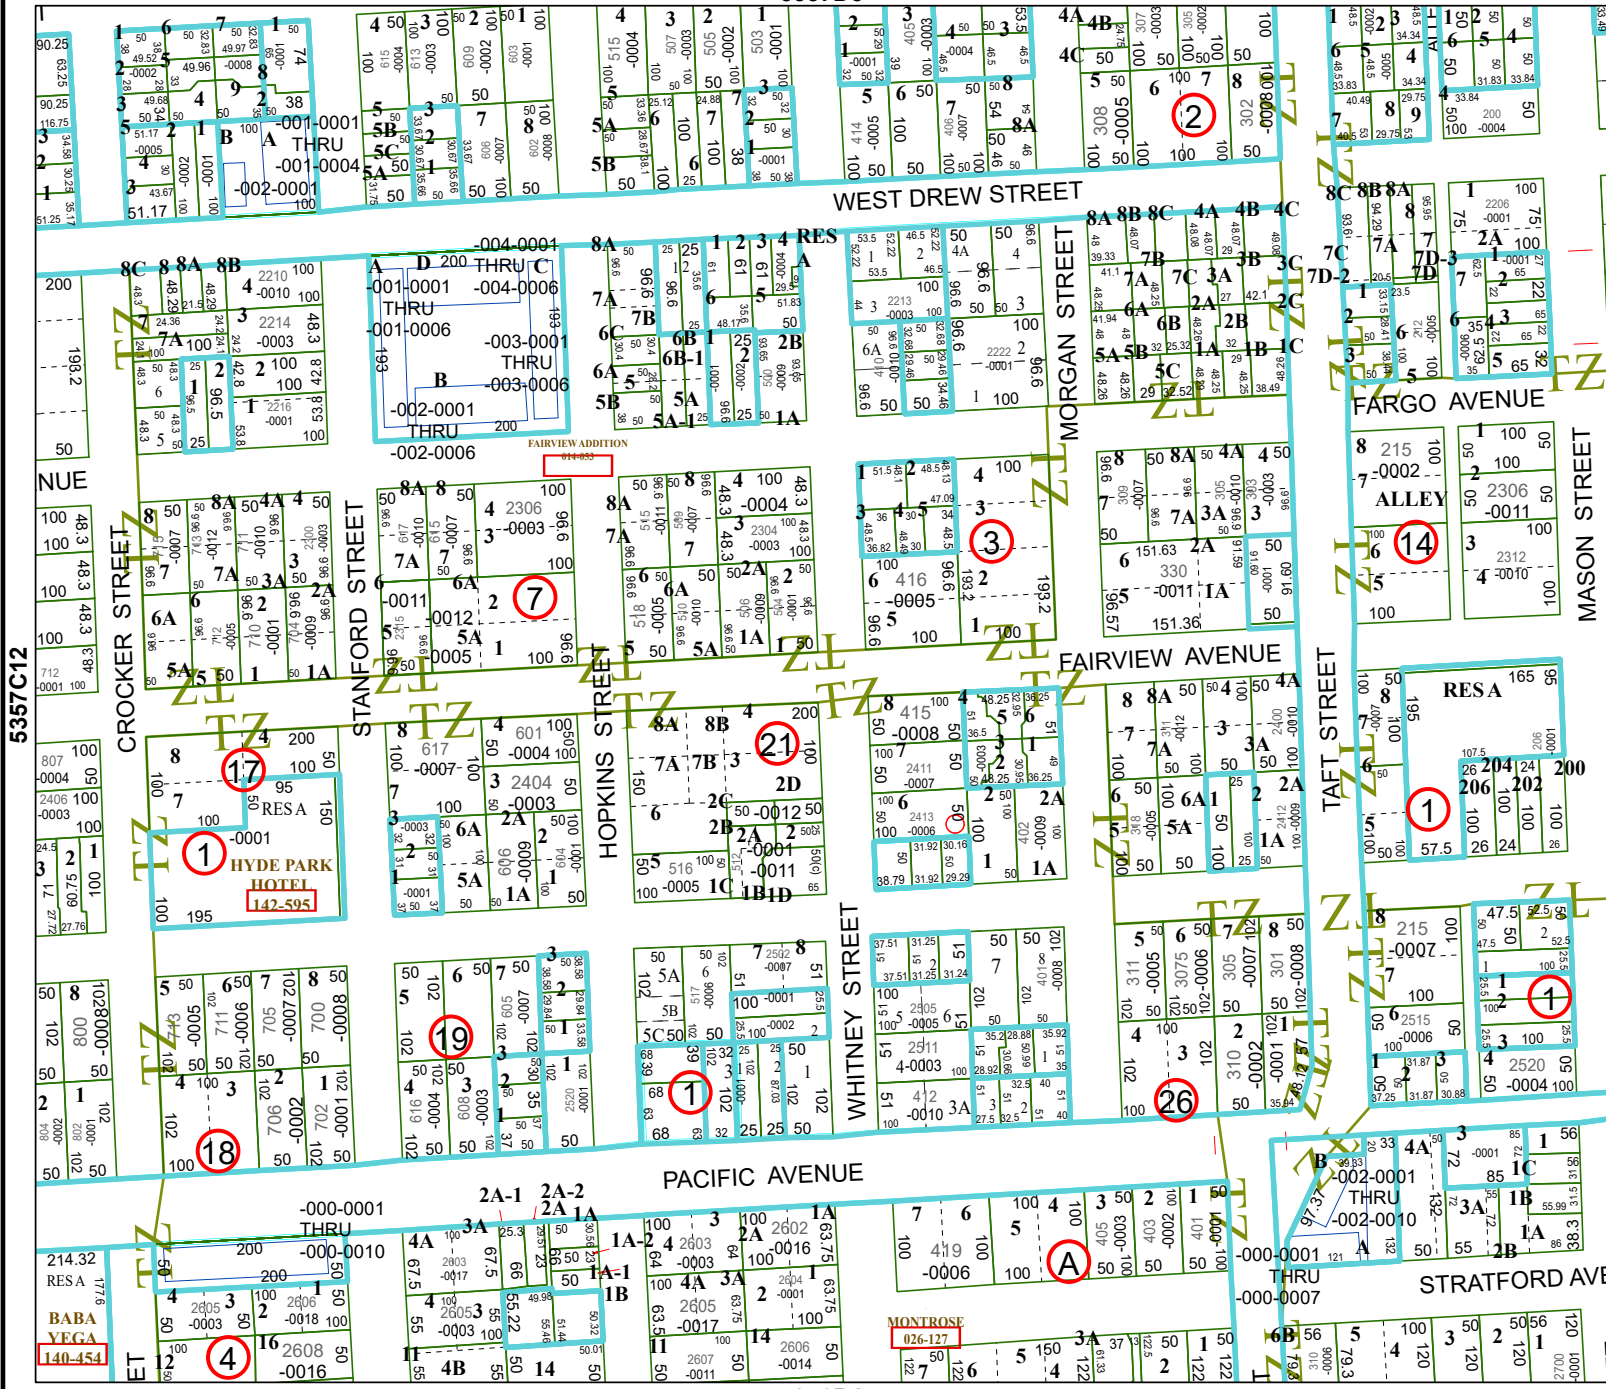

FACET 5357D9

7	8	5	6	7
11	12	9	10	11
3	4	1	2	3

5357D5

WEST DREW STREET

MORGAN STREET

FARGO AVENUE

MASON STREET

FAIRVIEW AVENUE

TAFI STREET

WHITNEY STREET

PACIFIC AVENUE

MONTRORSE

STRATFORD AVE

5356B1

5357C12

NUE

ET