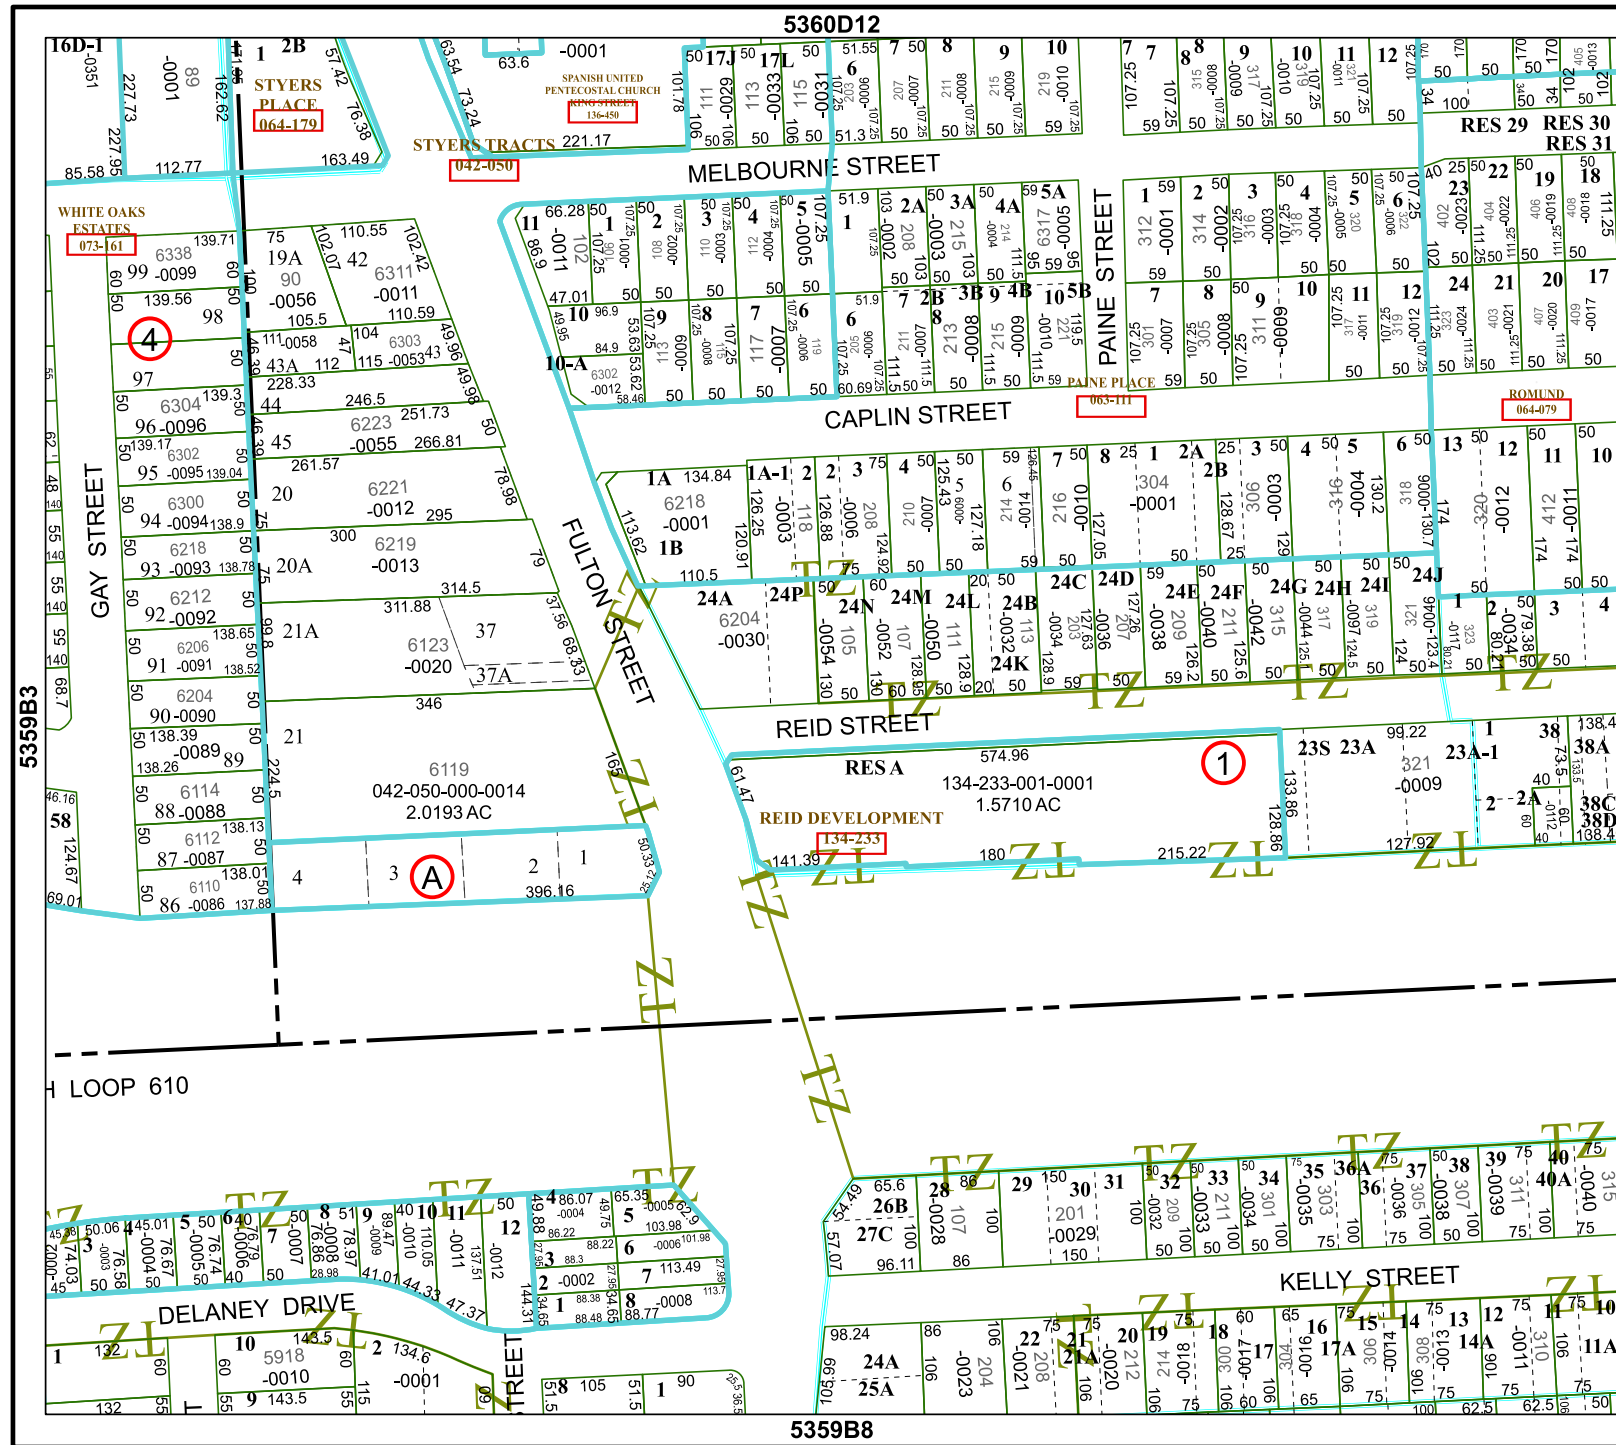

Harris Central Appraisal District

0 45 90 180 Feet

PUBLICATION DATE: 1/6/2023

Geospatial or map data maintained by the Harris Central Appraisal District is for informational purposes and may not be suitable for legal, engineering, or surveying purposes. It does not represent an on-the-ground survey and only represents the approximate location of property boundaries.

MAP LOCATION

FACET 5359B4

10	11	12	9	10
2	3	4	1	2
6	7	8	5	6

5360D12

5359B8

5359B3

5459A