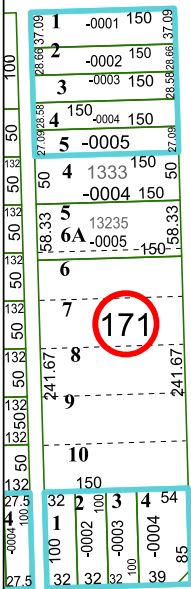

Harris Central Appraisal District

0 45 90 180 Feet

PUBLICATION DATE: 5/6/2024

Geospatial or map data maintained by the Harris Central Appraisal District is for informational purposes and may not have been prepared for or be suitable for legal, engineering, or surveying purposes. It does not represent an on-the-ground survey and only represents the approximate location of property boundaries.

MAP LOCATION

FACET 5359C11

5	6	7	8	5
9	10	11	12	9
1	2	3	4	1

5359C7

EAST 14TH STREET

HARVARD STREET

CORTLAND STREET

ARLINGTON STREET

RESA

REAGAN HIGH SCHOOL 127-405

5358A3

STREET

5359C10

EAST 13TH STREET